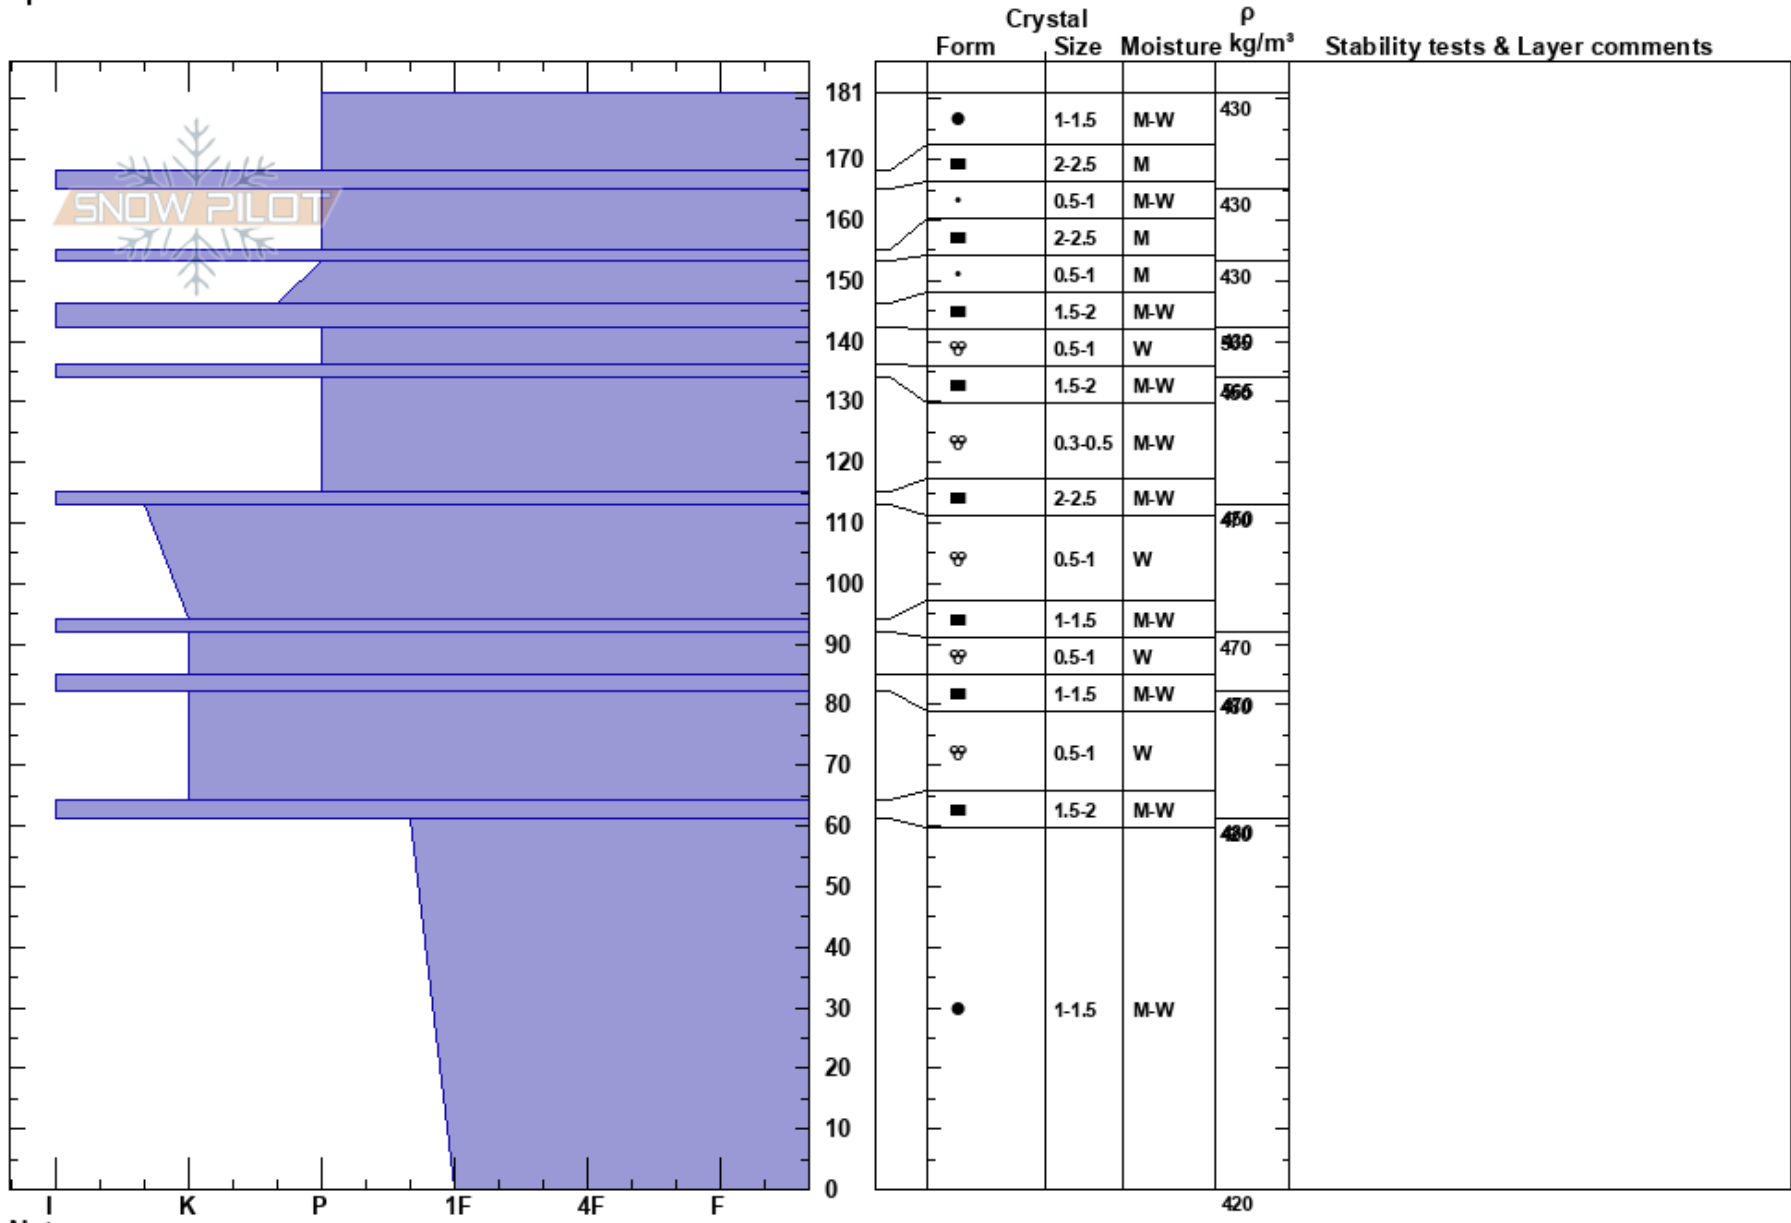

Шурф на станции Мир
 Кавказ
 Russia
 Elevation: 3500 m
 Aspect:
 Specifics:

Nikolay Shabalin
 03/06/2022 - 12:45
 Co-ord: 43.29143N, 42.46203E
 Slope Angle: 14°
 Wind Loading:

Stability:
 Air Temperature: 5°C
 Sky Cover:
 Precipitation: NO
 Wind:

HS:181 Layer Notes:

Notes: