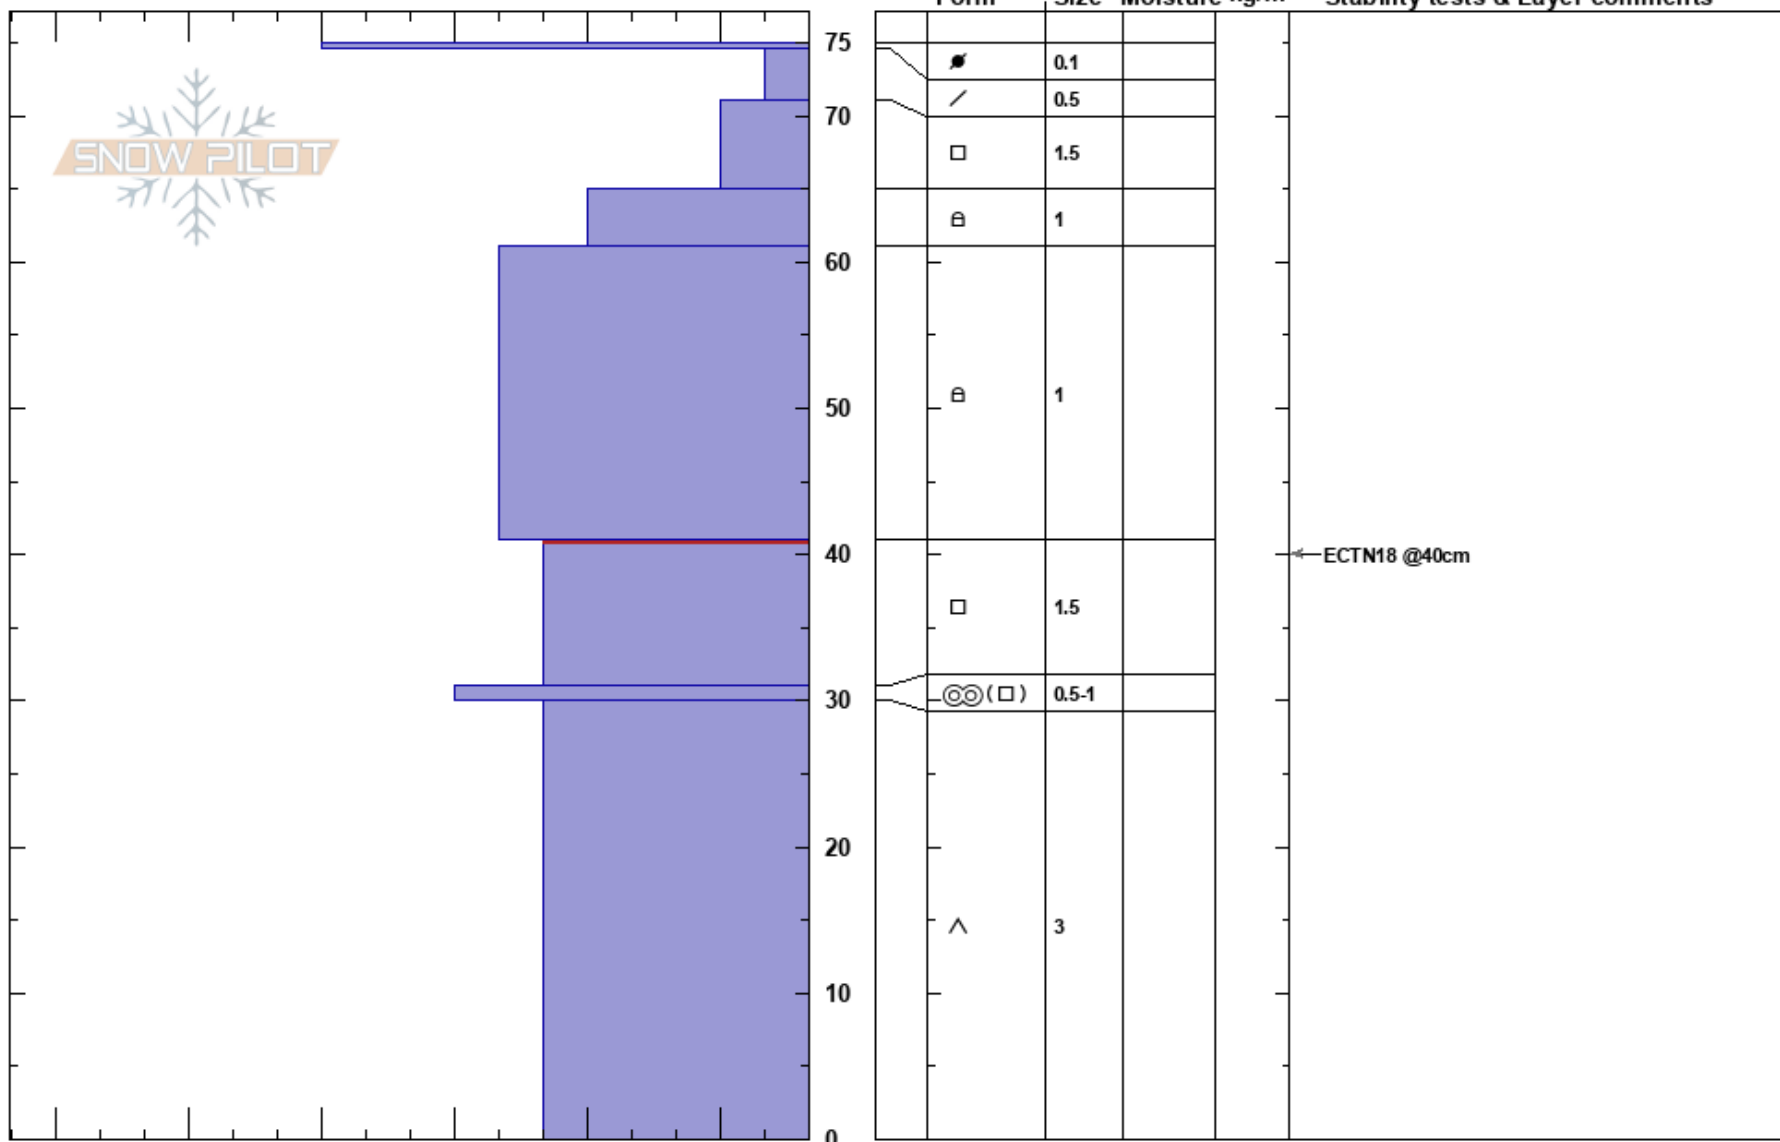

20171215Sister3

Ron Simenhois

Stability: Fair Stable

HS:75

Layer Notes:

Front Range

12/15/2017 - 10:55am

Air Temperature: -10°C

41-31cm: Problematic layer

CO

Co-ord: 13S 106W 40N

Sky Cover: CLR

Elevation: 11397 ft

Slope Angle: 36°

Precipitation: NO

Aspect: 0°

Wind Loading: yes

Wind: NW Moderate

Specifics: Cracking

Notes: Pit is from below tree line. Cracking at about 10 m west of pit location where small wind pillows, down winds from the trees exists.