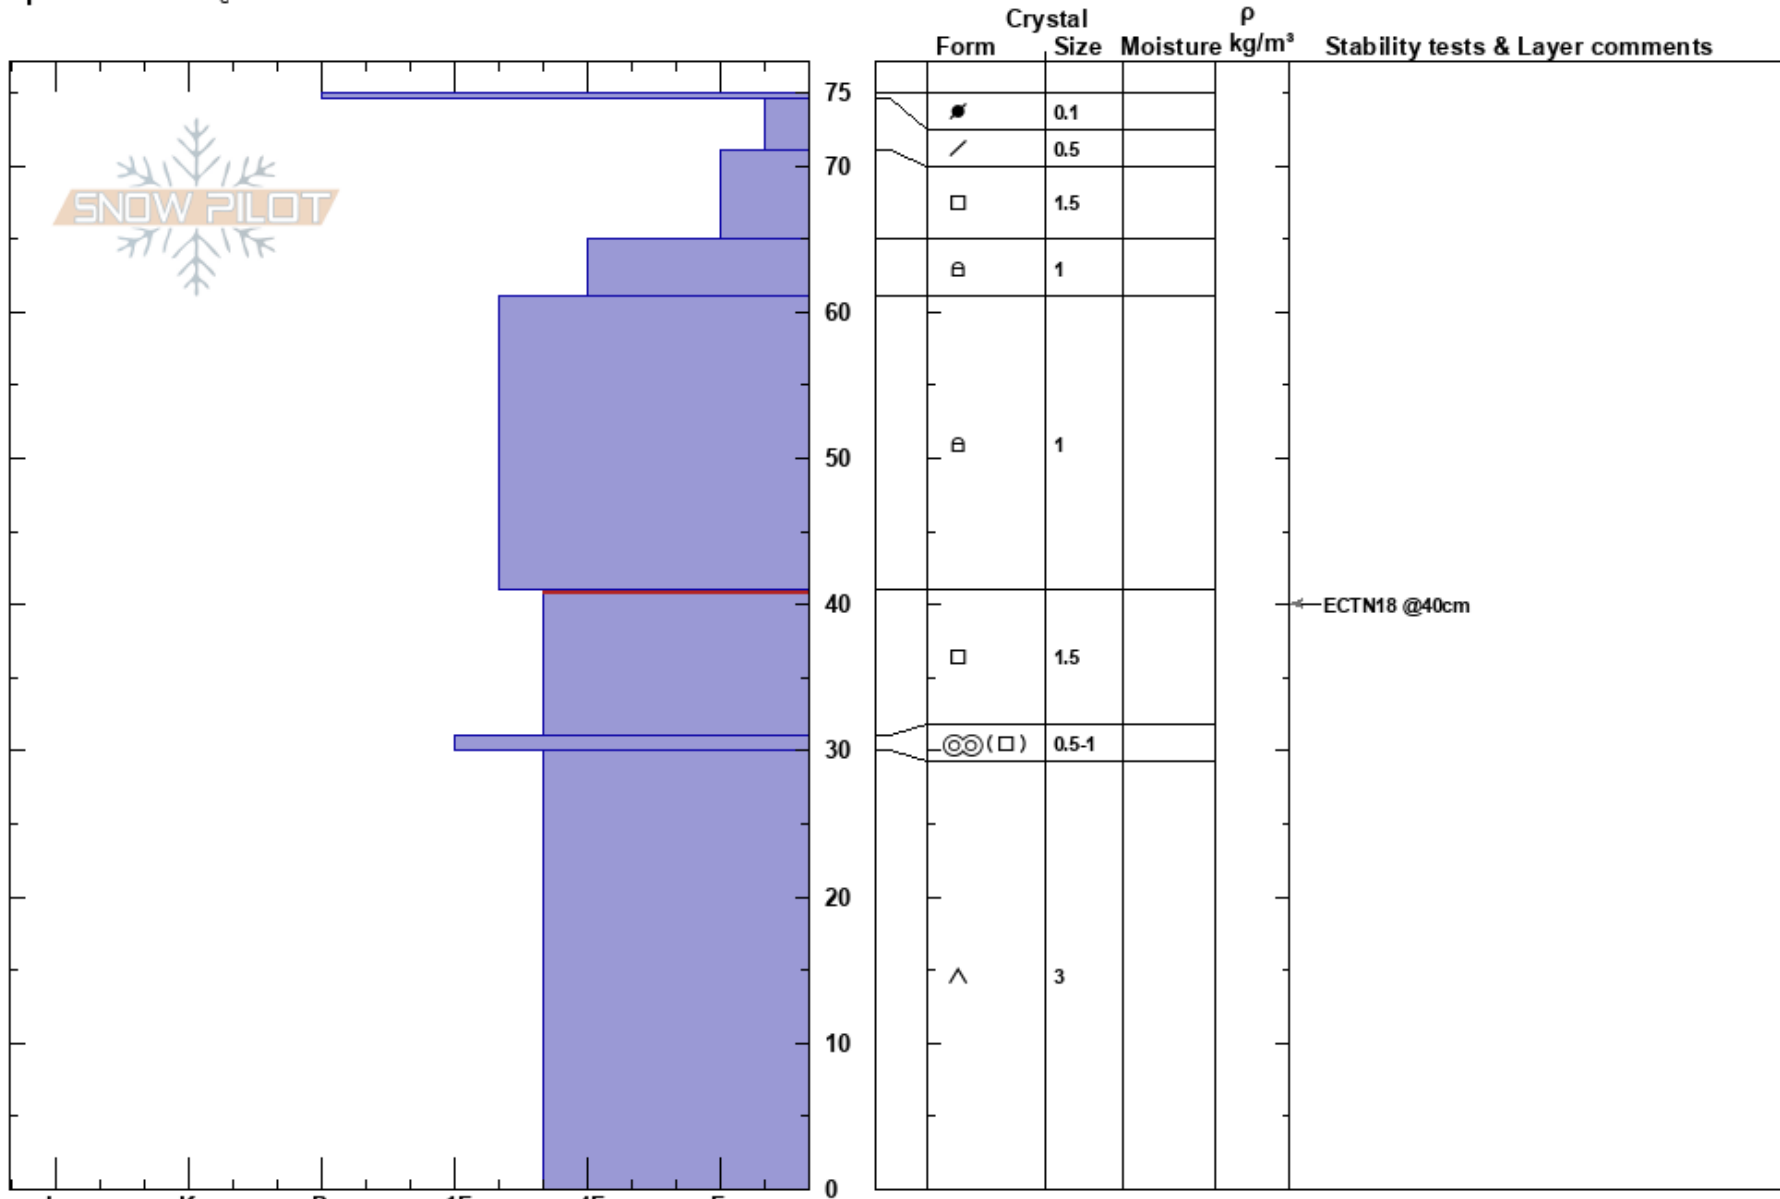

41-31cm: Problematic layer

CO

Co-ord: 13S 106W 40N

Sky Cover: CLR

Elevation: 11397 ft

Slope Angle: 36°

Precipitation: NO

Aspect: 0°

Wind Loading: yes

Wind: NW Moderate

Specifics: Cracking

Notes: Pit is from below tree line. Cracking at about 10 m west of pit location where small wind pillows, down winds from the trees exists.