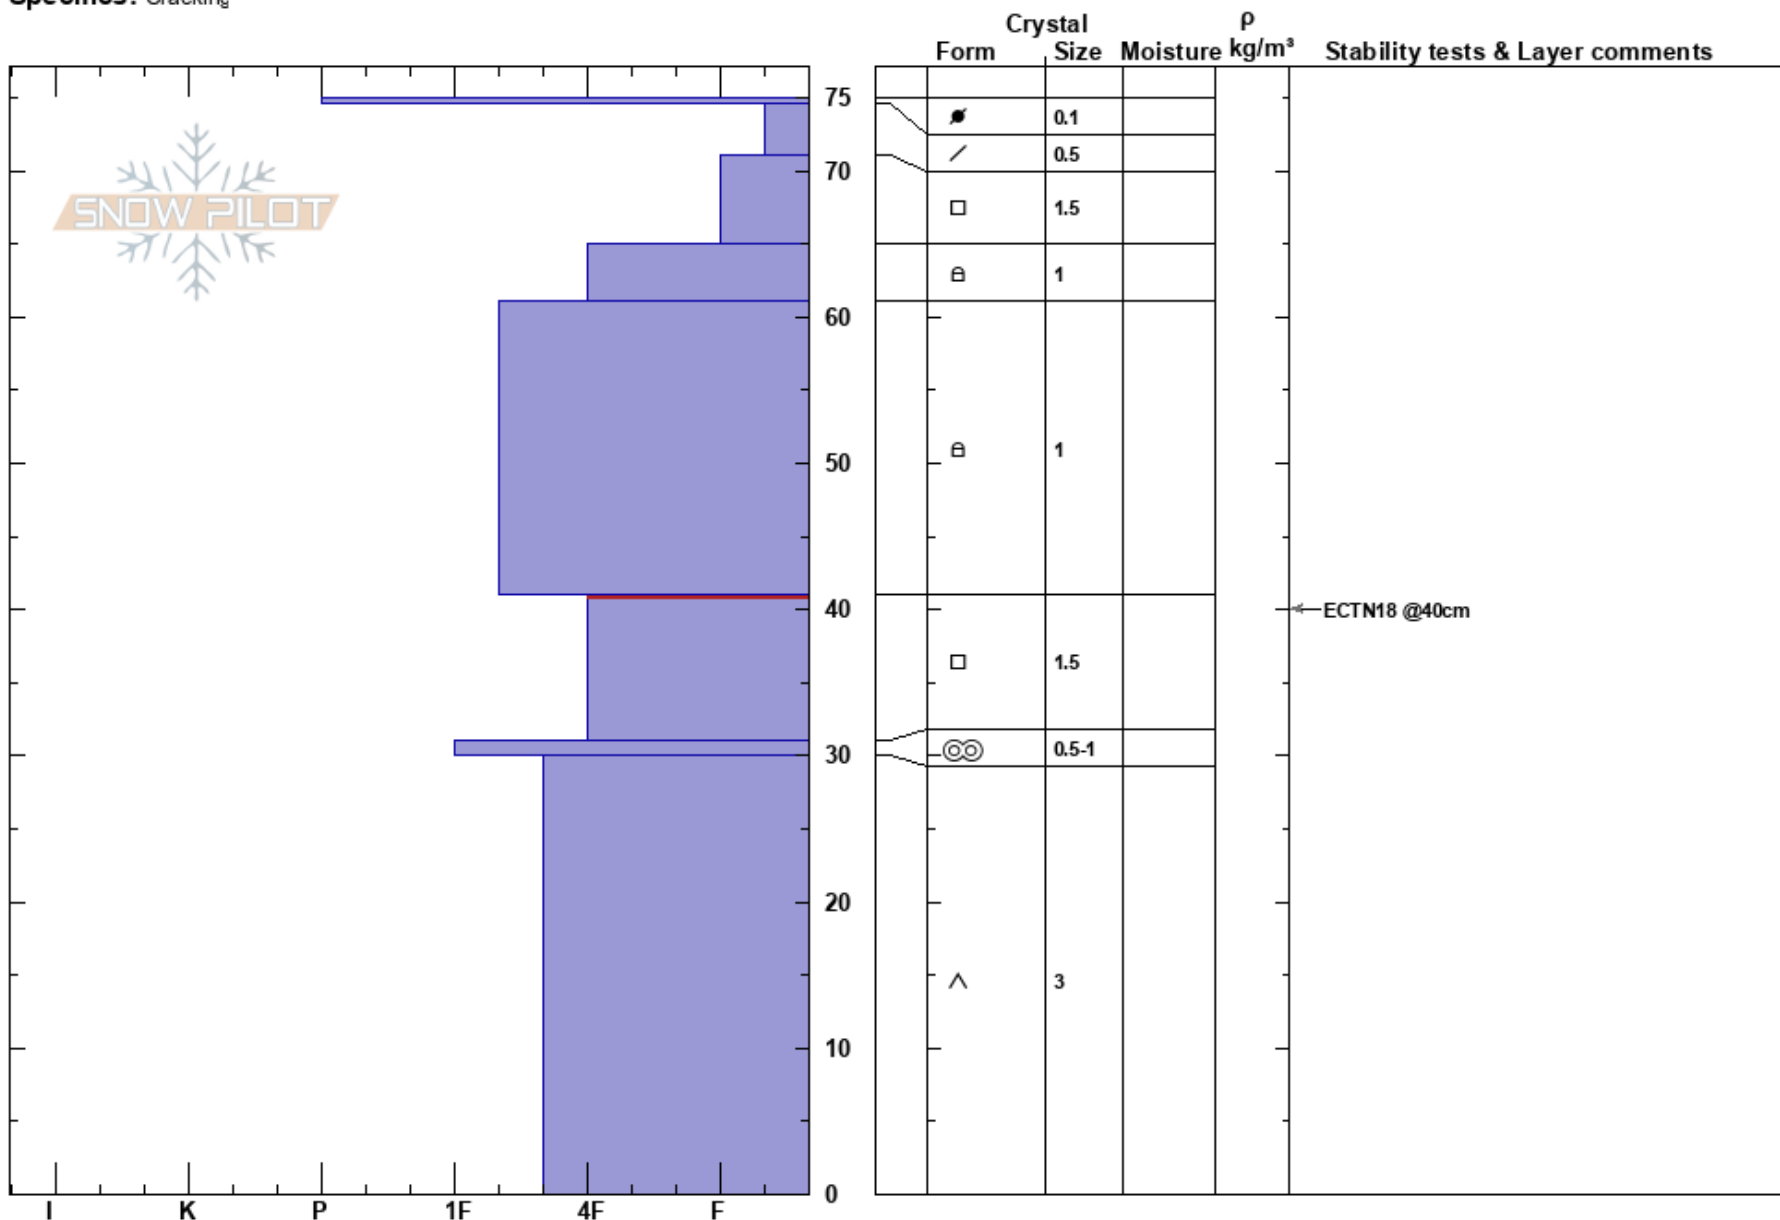

20171215Sister3
 Front Range
 CO
Elevation: 11397 ft
Aspect: 0°
Specifics: Cracking

Ron Simenhois
 12/15/2017 - 10:55am
Co-ord: 13S 106W 40N
Slope Angle: 36°
Wind Loading: yes

Stability: Fair Stable **HS:**75
Air Temperature: -10°C
Sky Cover: CLR
Precipitation: NO
Wind: NW Moderate

Layer Notes:
 41-31cm: Problematic layer

Notes: Pit is from below tree line. Cracking at about 10 m west of pit location where small wind pillows, down winds from the trees exists.