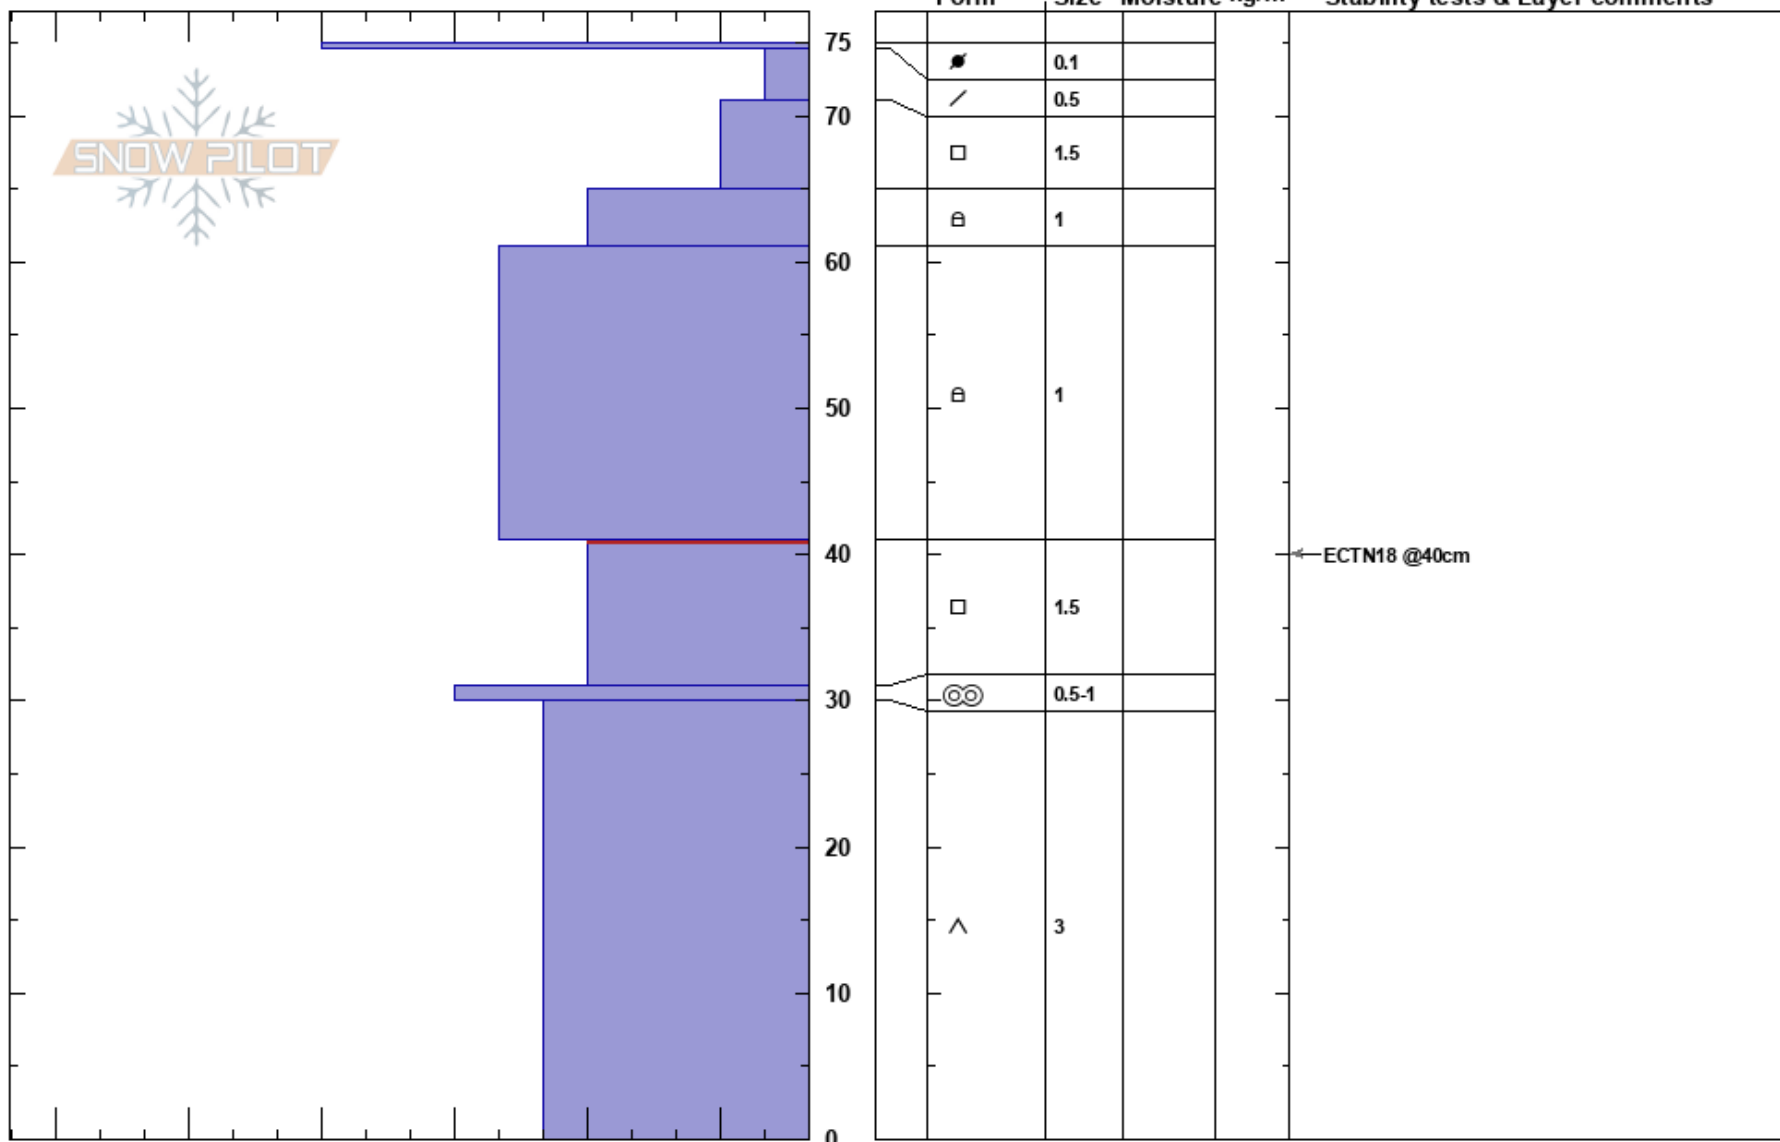

20171215Sister3

Ron Simenhois

Stability: Fair Stable

HS:75

Layer Notes:

Front Range

12/15/2017 - 10:55am

Air Temperature: -10°C

41-31cm: Problematic layer

CO

Co-ord: 13S 106W 40N

Sky Cover: CLR

Elevation: 11397 ft

Slope Angle: 36°

Precipitation: NO

Aspect: 0°

Wind Loading: yes

Wind: NW Moderate

Specifics: Cracking

Notes: Pit is from below tree line. Cracking at about 10 m west of pit location where small wind pillows, down winds from the trees exists.