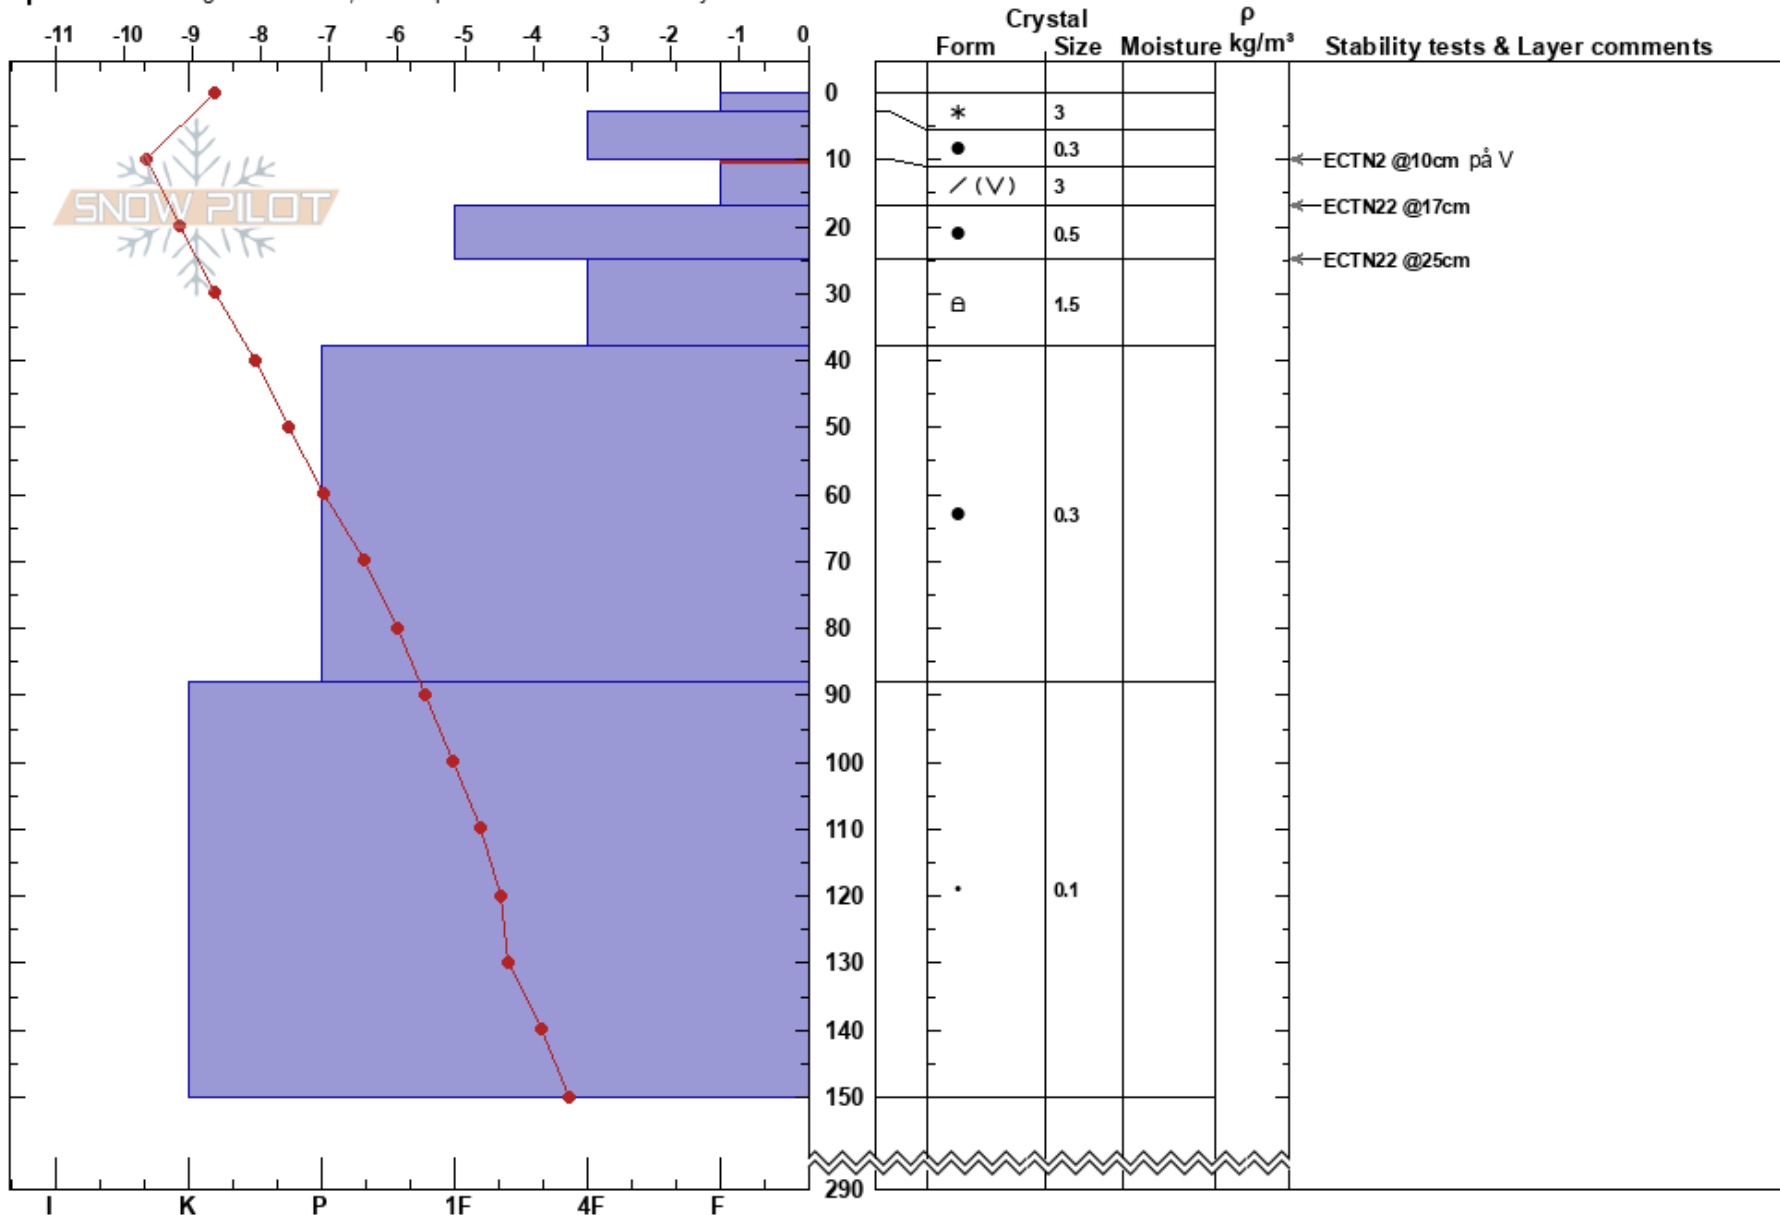

V ovan 1000-liften dal
 Åreskutan
 Sweden
Elevation: 1070 m
Aspect: E

Evelina Hedman
 15/12/2017 - 14:00
Co-ord: 63.42033N, 13.07498E
Slope Angle: 30°
Wind Loading:

Stability:
Air Temperature: -8.2°C **PF:**40 **10-17cm:**Problematic layer
Sky Cover: OVC
Precipitation: S1
Wind: W Calm

Specifics: Pit dug in a Ski Area; Pit is representative of backcountry

Notes: Lätt fluffig snö i pågående snöfallet