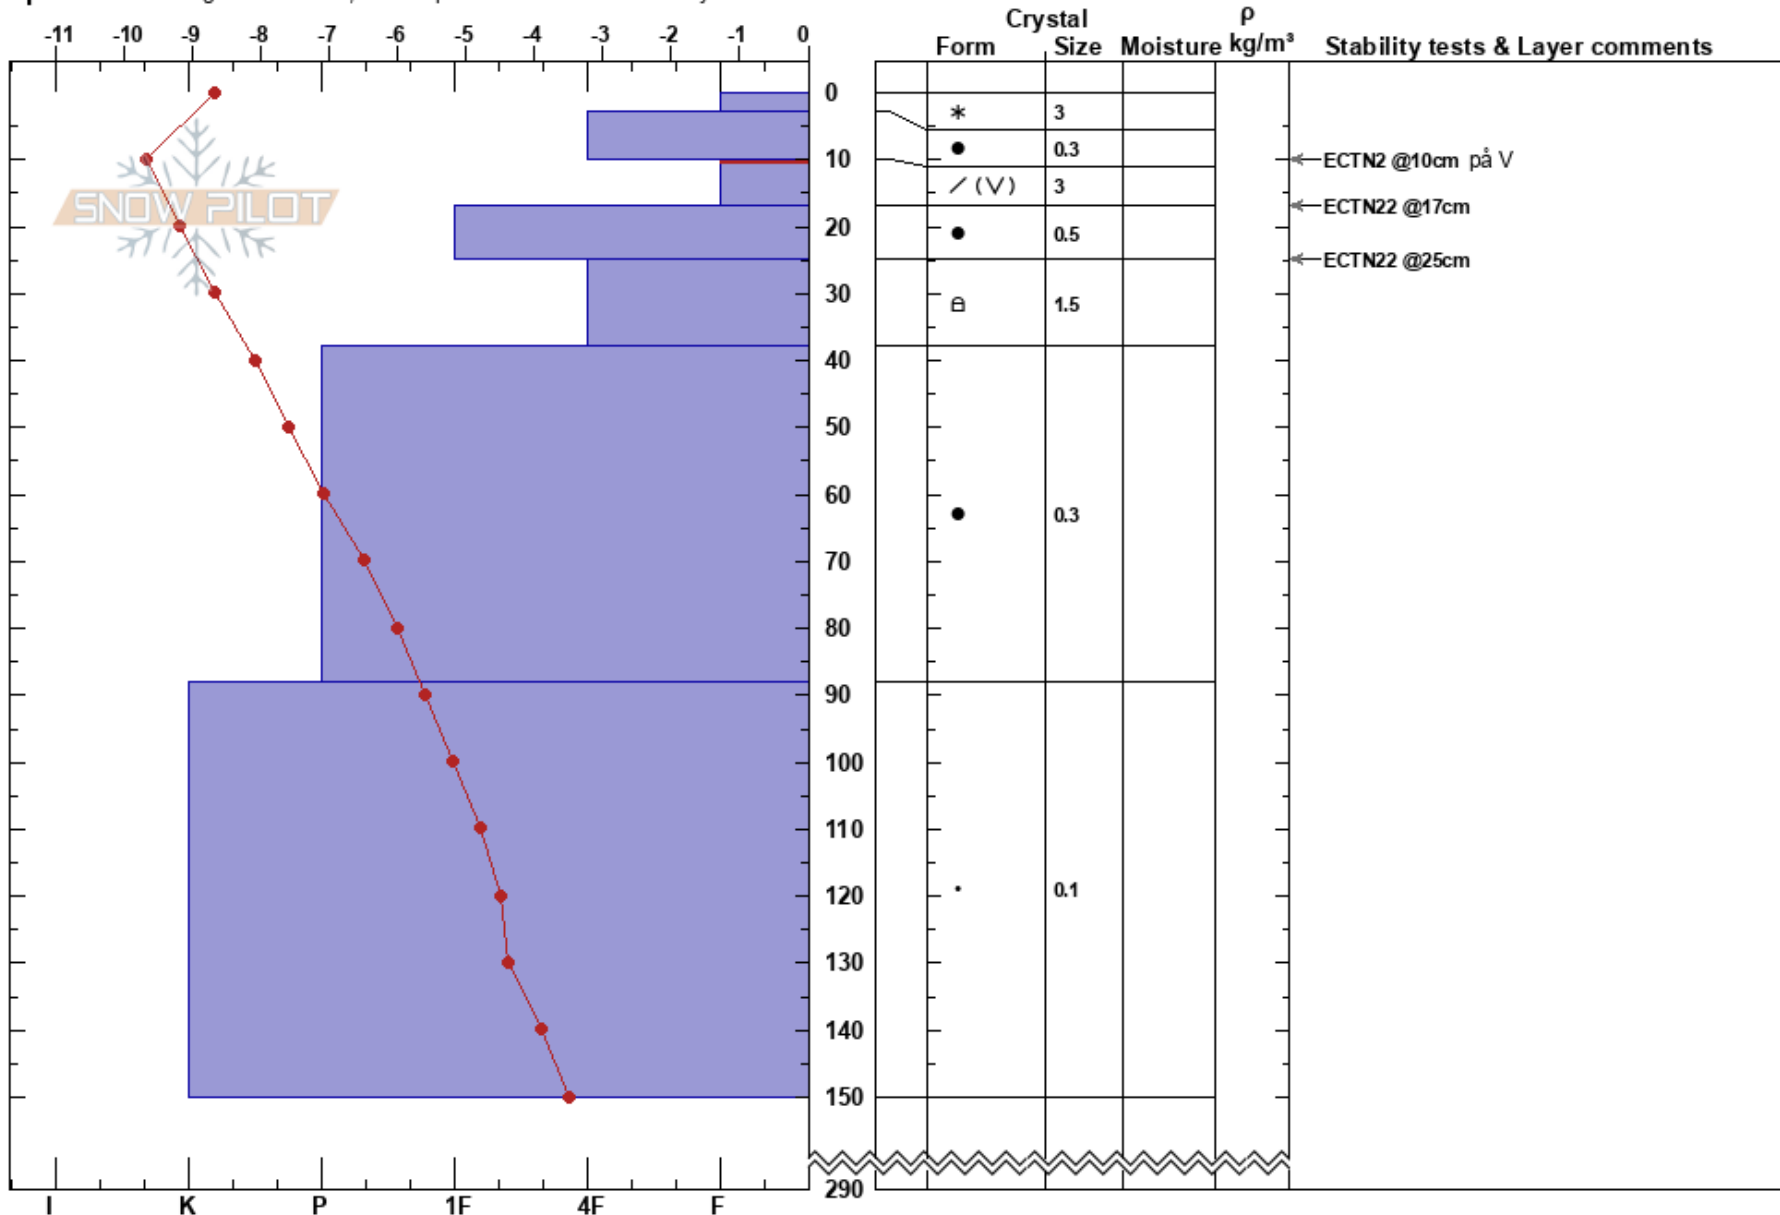

V ovan 1000-liften dal
 Åreskutan
 Sweden
Elevation: 1070 m
Aspect: E

Evelina Hedman
 15/12/2017 - 14:00
Co-ord: 63.42033N, 13.07498E
Slope Angle: 30°
Wind Loading:

Stability:
Air Temperature: -8.2°C **HS:**290 **Layer Notes:**
PF:40 10-17cm:Problematic layer
Sky Cover: OVC
Precipitation: S1
Wind: W Calm

Specifics: Pit dug in a Ski Area; Pit is representative of backcountry

Notes: Lätt fluffig snö i pågående snöfallet