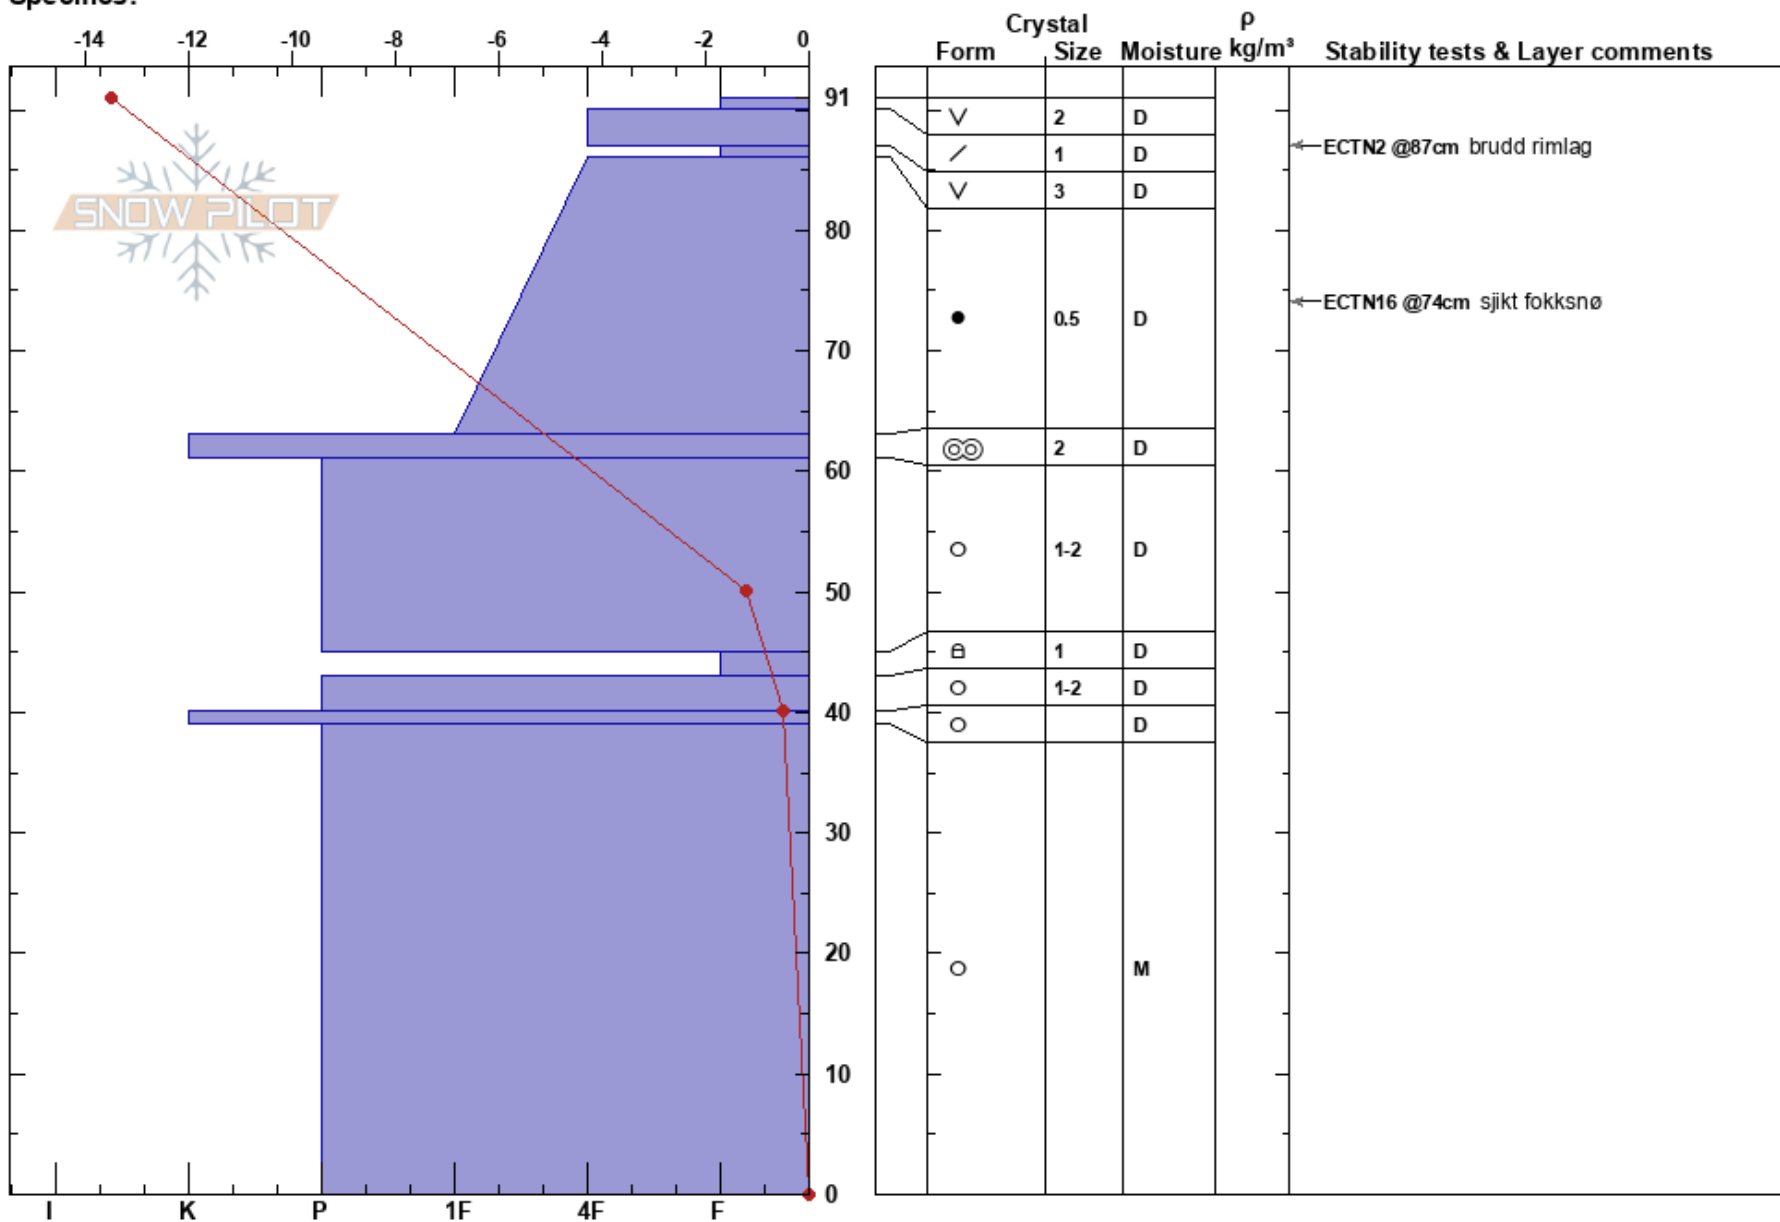

Blåfjellet, Jølster
 Indre Fjordane
 Norway
 Elevation: 850 m
 Aspect: NE
 Specifics:

ToreM @SVV
 15/12/2017 - 11:00
 Co-ord:
 Slope Angle: 15°
 Wind Loading: previous

Stability:
 Air Temperature: -13.5°C
 Sky Cover: FEW
 Precipitation: NO
 Wind: NW Calm

HS:91
 87-86cm: Problematic layer

Notes: