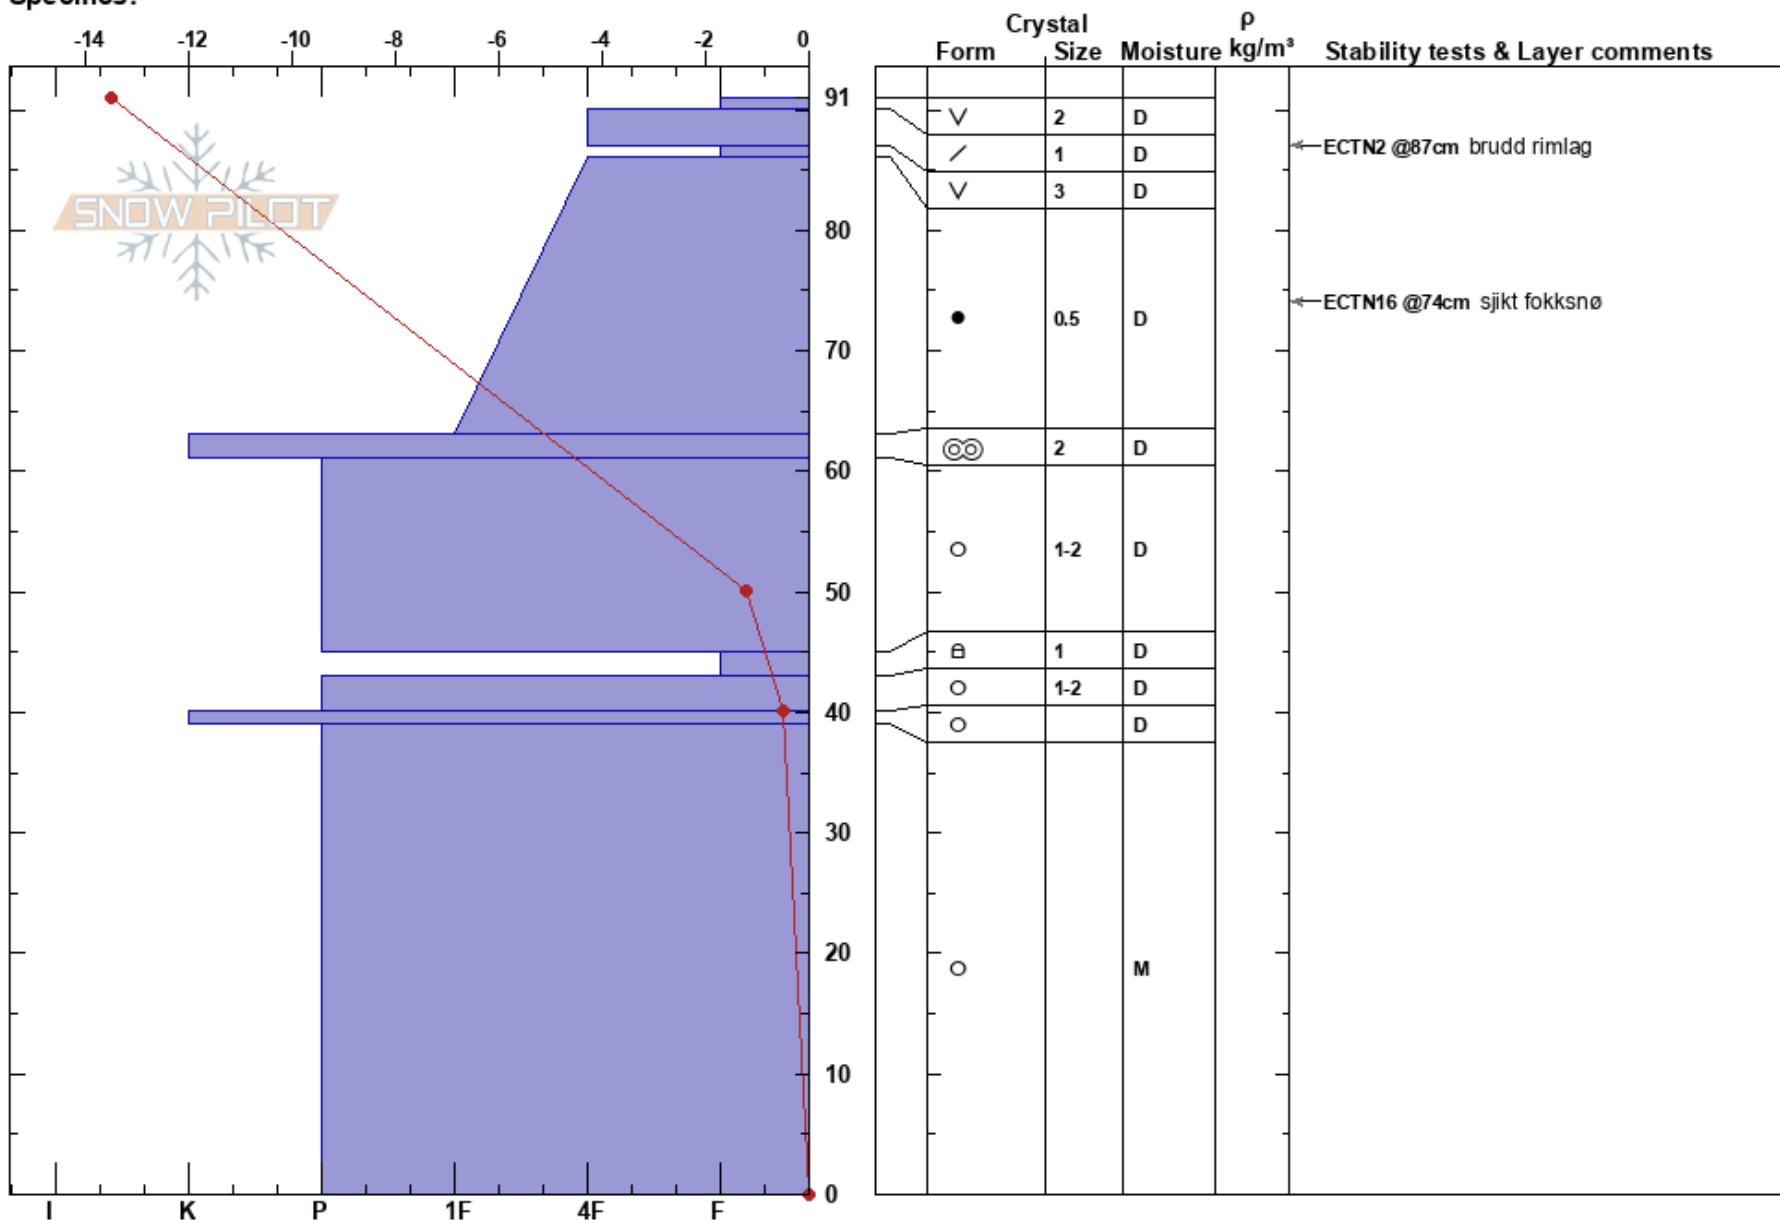

Blåfjellet, Jølster
 Indre Fjordane
 Norway
 Elevation: 850 m
 Aspect: NE
 Specifics:

ToreM @SVV
 15/12/2017 - 11:00
 Co-ord:
 Slope Angle: 15°
 Wind Loading: previous

Stability:
 Air Temperature: -13.5°C
 Sky Cover: FEW
 Precipitation: NO
 Wind: NW Calm

HS:91
 87-86cm: Problematic layer

Notes: