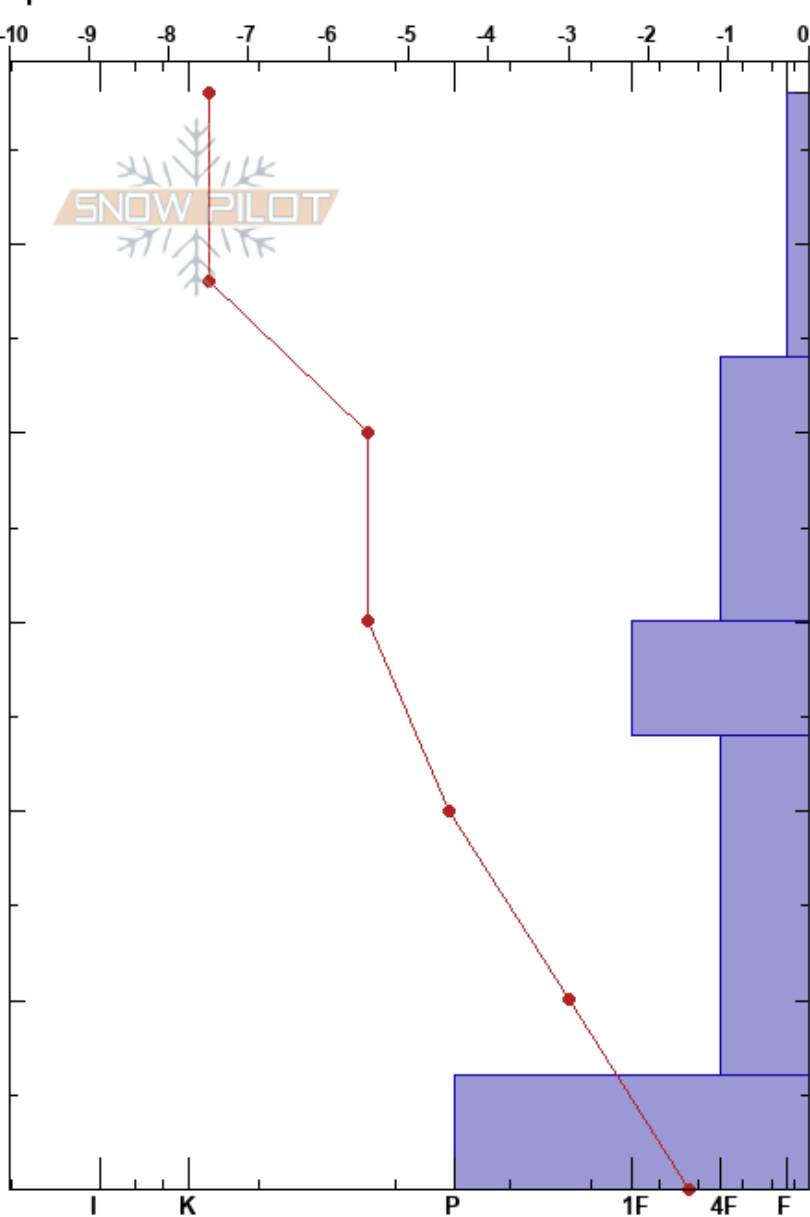

Richmond Ridge ENE
 Elk Mountains
 CO
Elevation: 11280 ft
Aspect: 60°
Specifics:

Gabi Benel
 12/14/2017 - 2:20pm
Co-ord: 13S 343026W 4334010N
Slope Angle: 6°
Wind Loading: previous

Stability:
Air Temperature: -9.5°C **PF:**29
Sky Cover: BKN
Precipitation: NO
Wind: SW Light Breeze

Layer Notes:

Form	Crystal		ρ kg/m ³	Stability tests & Layer comments
	Size	Moisture		
/	0.3	D		← 2x CT, SC @53cm ← ECTN2 @53cm
□	1			
⊙⊙	2-2.5			← CT, SC @24cm ← ECTN25 @24cm ← PST29/100 (SF) @24cm
^	3-4			
⊙⊙(^)	2-6			← CT, RP @8cm

Notes: shaded area open to wind below ridge