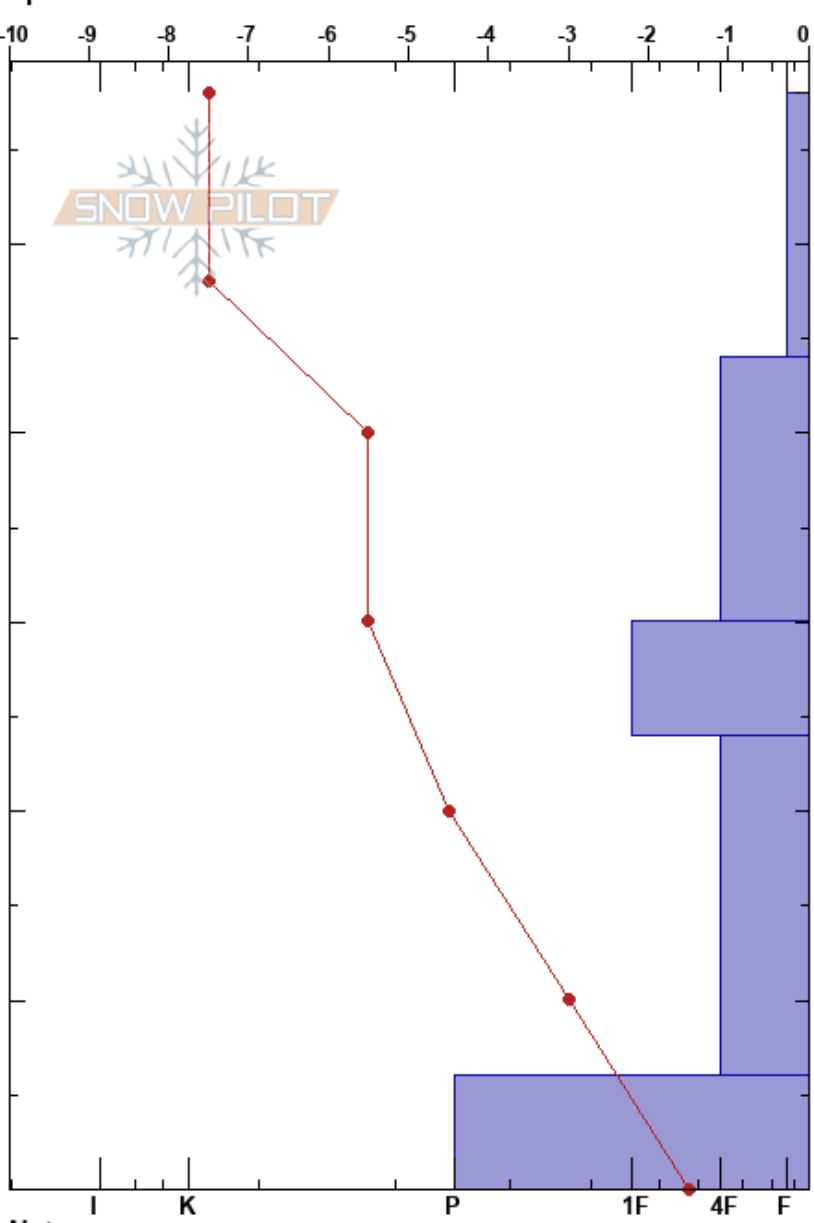

Richmond Ridge ENE
 Elk Mountains
 CO
Elevation: 11280 ft
Aspect: 60°
Specifics:

Gabi Benel
 12/14/2017 - 2:20pm
Co-ord: 13S 343026W 4334010N
Slope Angle: 6°
Wind Loading: previous

Stability:
Air Temperature: -9.5°C **PF:**29
Sky Cover: BKN
Precipitation: NO
Wind: SW Light Breeze

Layer Notes:

Form	Crystal		ρ kg/m ³	Stability tests & Layer comments
	Size	Moisture		
/	0.3	D		← 2x CT, SC @53cm ← ECTN2 @53cm
□	1			
⊙⊙	2-2.5			← CT, SC @24cm ← ECTN25 @24cm ← PST29/100 (SF) @24cm
^	3-4			
⊙⊙(^)	2-6			← CT, RP @8cm

Notes: shaded area open to wind below ridge