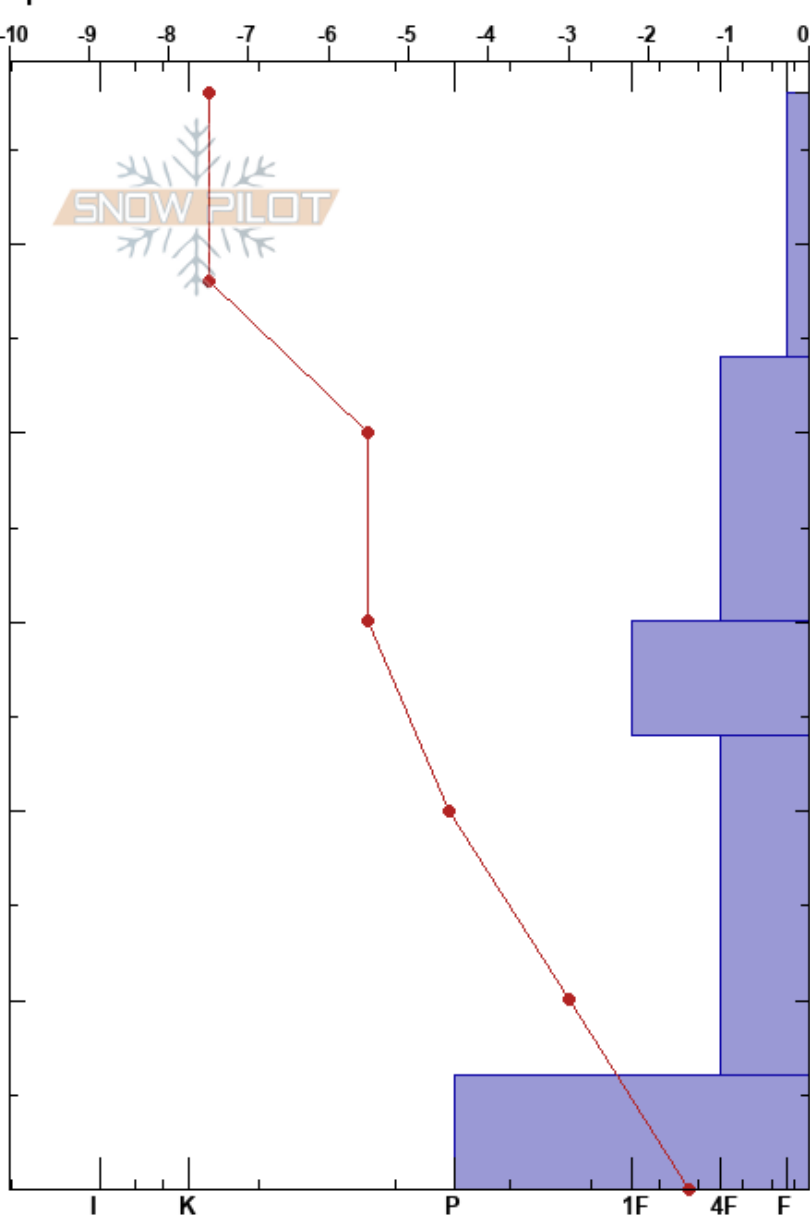

Richmond Ridge ENE
 Elk Mountains
 CO
Elevation: 11280 ft
Aspect: 60°
Specifics:

Gabi Benel
 12/14/2017 - 2:20pm
Co-ord: 13S 343026W 4334010N
Slope Angle: 6°
Wind Loading: previous

Stability:
Air Temperature: -9.5°C **PF:**29
Sky Cover: BKN
Precipitation: NO
Wind: SW Light Breeze

Layer Notes:

Form	Crystal		ρ kg/m ³	Stability tests & Layer comments
	Size	Moisture		
/	0.3	D		← 2x CT, SC @53cm ← ECTN2 @53cm
□	1			
⊙⊙	2-2.5			← CT, SC @24cm ← ECTN25 @24cm ← PST29M100 (SF) @24cm
^	3-4			
⊙⊙(^)	2-6			← CT, RP @8cm

Notes: shaded area open to wind below ridge