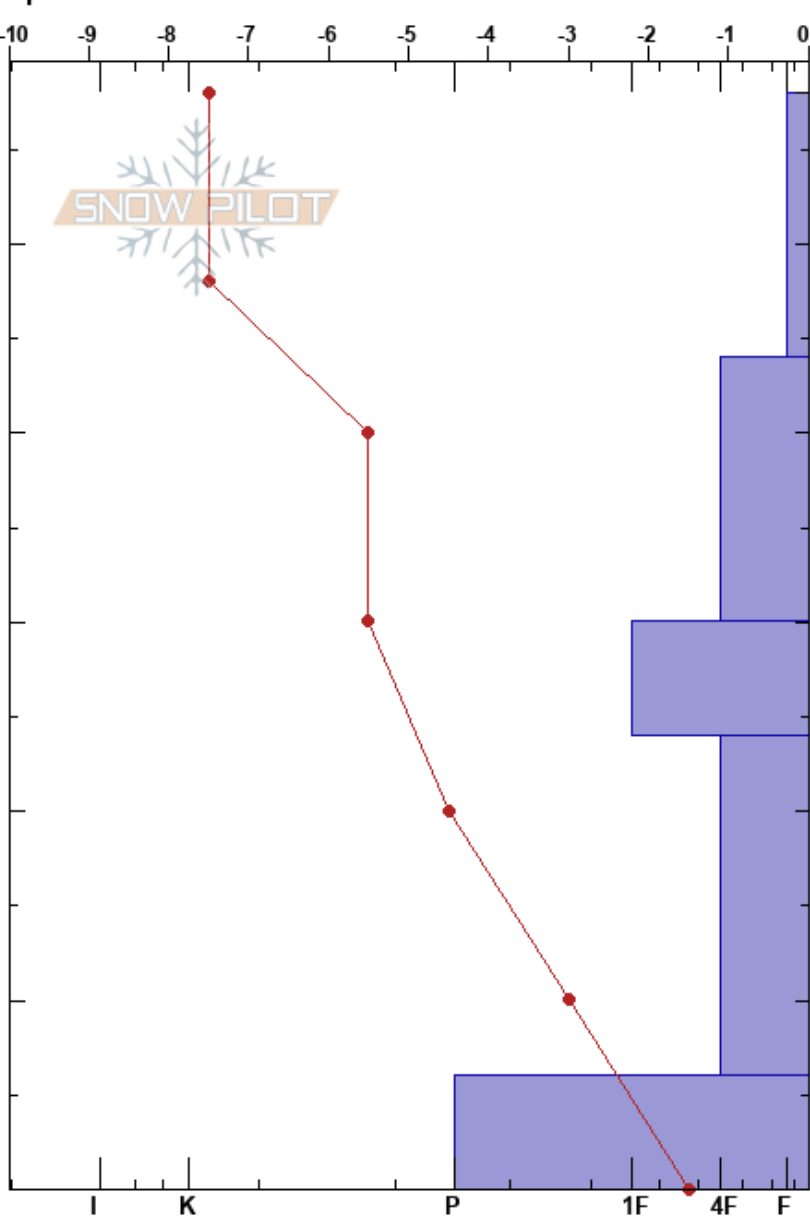

Richmond Ridge ENE
 Elk Mountains
 CO
Elevation: 11280 ft
Aspect: 60°
Specifics:

Gabi Benel
 12/14/2017 - 2:20pm
Co-ord: 13S 343026W 4334010N
Slope Angle: 6°
Wind Loading: previous

Stability:
Air Temperature: -9.5°C **PF:**29
Sky Cover: BKN
Precipitation: NO
Wind: SW Light Breeze

Layer Notes:

Form	Crystal		ρ kg/m ³	Stability tests & Layer comments
	Size	Moisture		
/	0.3	D		← 2x CT, SC @53cm ← ECTN2 @53cm
□	1			
⊙⊙	2-2.5			← CT, SC @24cm ← ECTN25 @24cm ← PST29M100 (SF) @24cm
^	3-4			← CT, RP @8cm
⊙⊙(^)	2-6			

Notes: shaded area open to wind below ridge