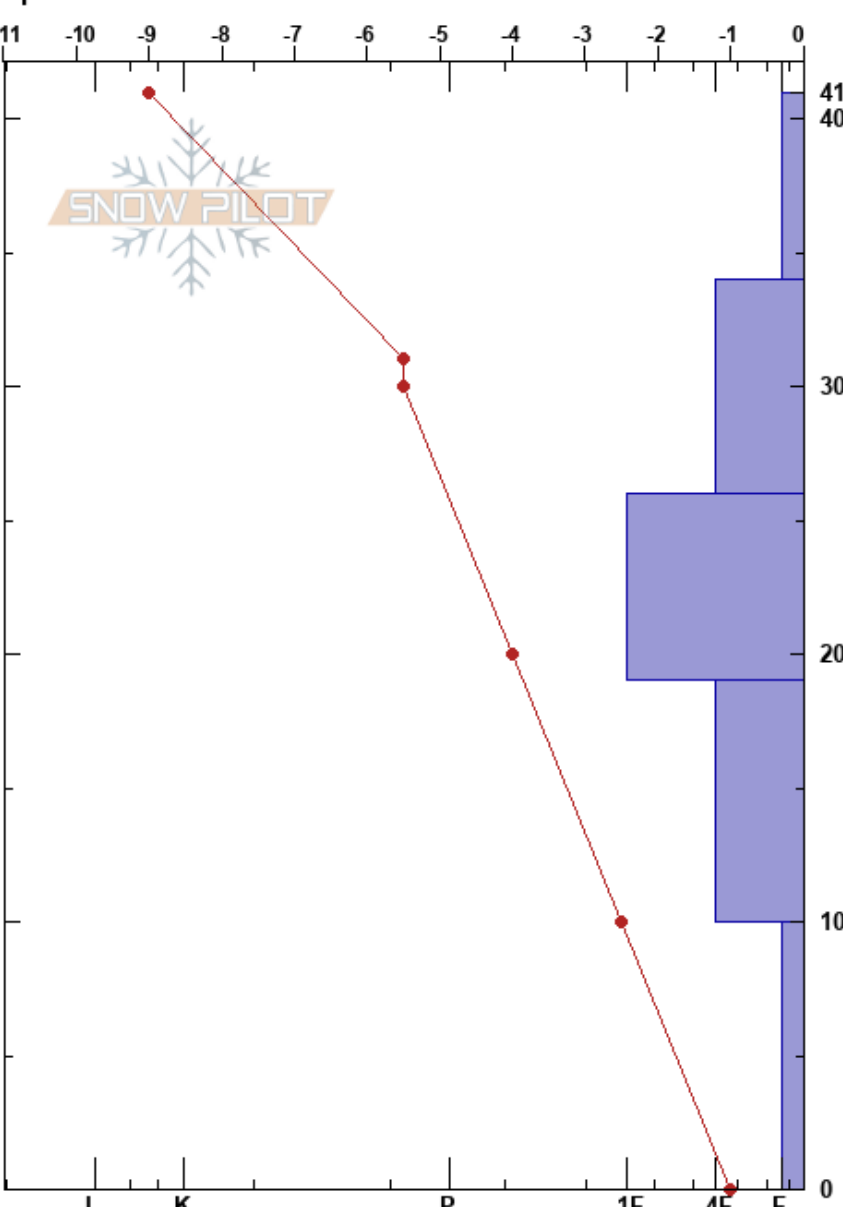

Richmond Ridge NE
 Elk Mountains
 CO
Elevation: 11315 ft
Aspect: 42°
Specifics:

Gabi Benel
 12/14/2017 - 12:58pm
Co-ord: 13S 343060W 4334260N
Slope Angle: 21°
Wind Loading: previous

Stability:
Air Temperature: -6.5°C **PF:**30
Sky Cover: OVC
Precipitation: S-1
Wind: Calm

Layer Notes:

Form	Crystal		ρ kg/m ³	Stability tests & Layer comments
	Size	Moisture		
/	0.5	D		
○	1			← CT, RP @34cm
□ (○)	1-2			
□	2.5			
^	3-3.5			

Notes: Area open to sun and wind

CTN
 ECTX