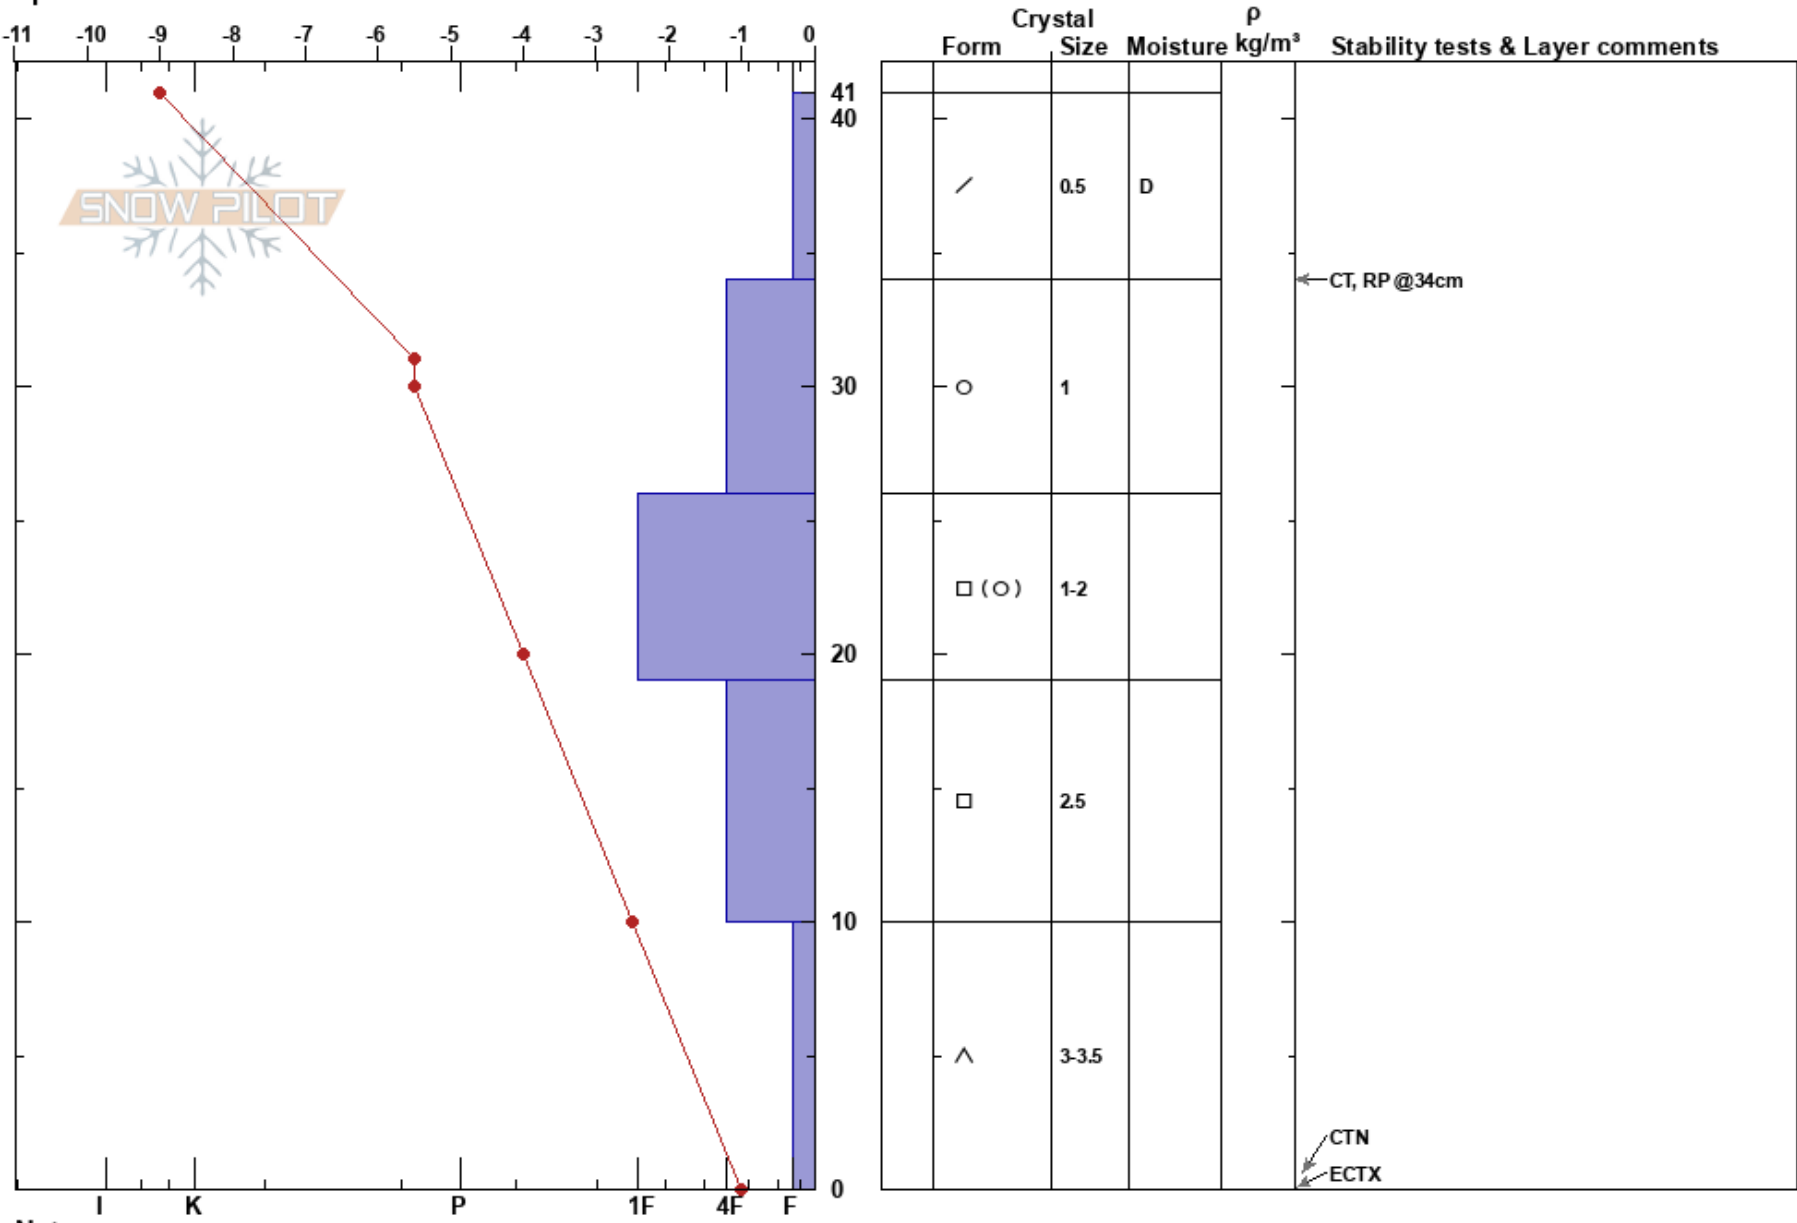

Richmond Ridge NE
 Elk Mountains
 CO
Elevation: 11315 ft
Aspect: 42°
Specifics:

Gabi Benel
 12/14/2017 - 12:58pm
Co-ord: 13S 343060W 4334260N
Slope Angle: 21°
Wind Loading: previous

Stability:
Air Temperature: -6.5°C **PF:**30
Sky Cover: OVC
Precipitation: S-1
Wind: Calm

Layer Notes:

Notes: Area open to sun and wind