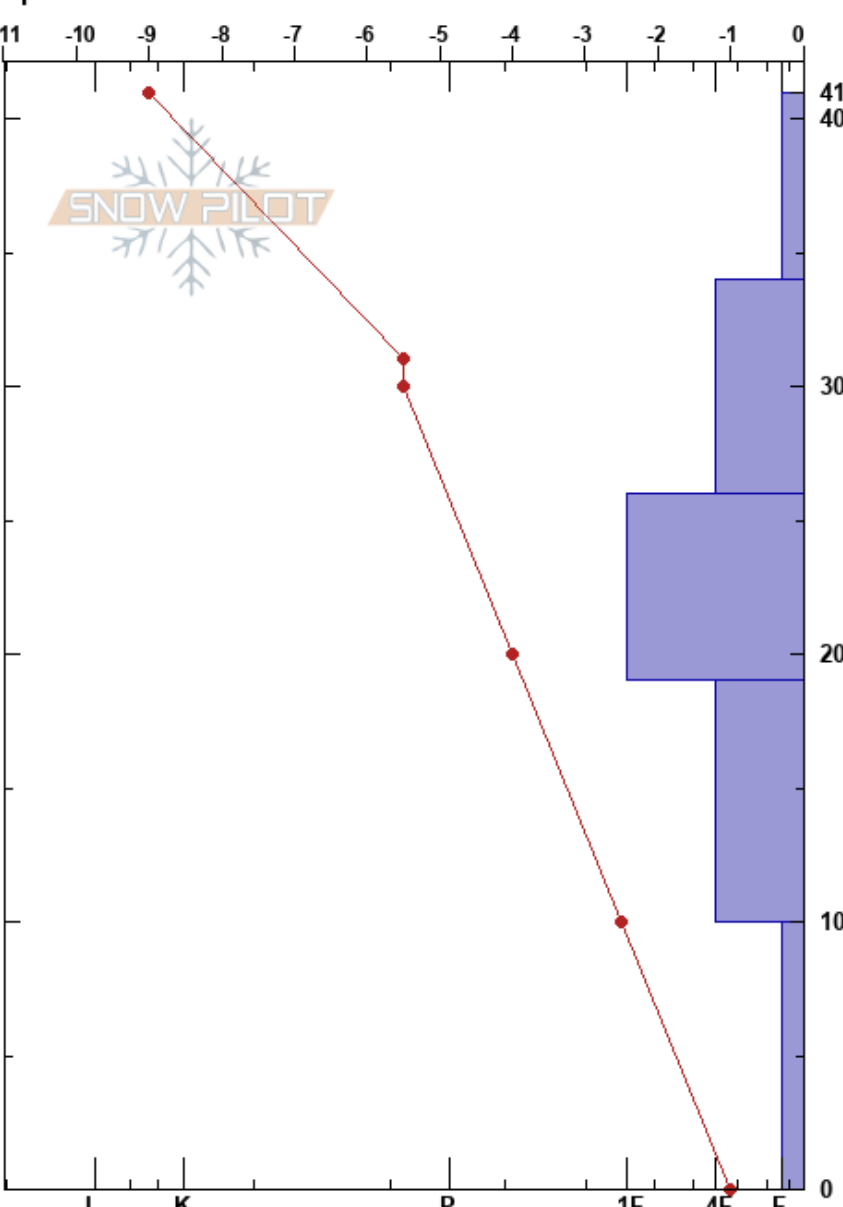

Richmond Ridge NE
 Elk Mountains
 CO
Elevation: 11315 ft
Aspect: 42°
Specifics:

Gabi Benel
 12/14/2017 - 12:58pm
Co-ord: 13S 343060W 4334260N
Slope Angle: 21°
Wind Loading: previous

Stability:
Air Temperature: -6.5°C **PF:**30
Sky Cover: OVC
Precipitation: S-1
Wind: Calm

Layer Notes:

Form	Crystal Size	Moisture	ρ kg/m ³	Stability tests & Layer comments
/	0.5	D		
○	1			← CT, RP @34cm
□ (○)	1-2			
□	2.5			
^	3-3.5			

Notes: Area open to sun and wind