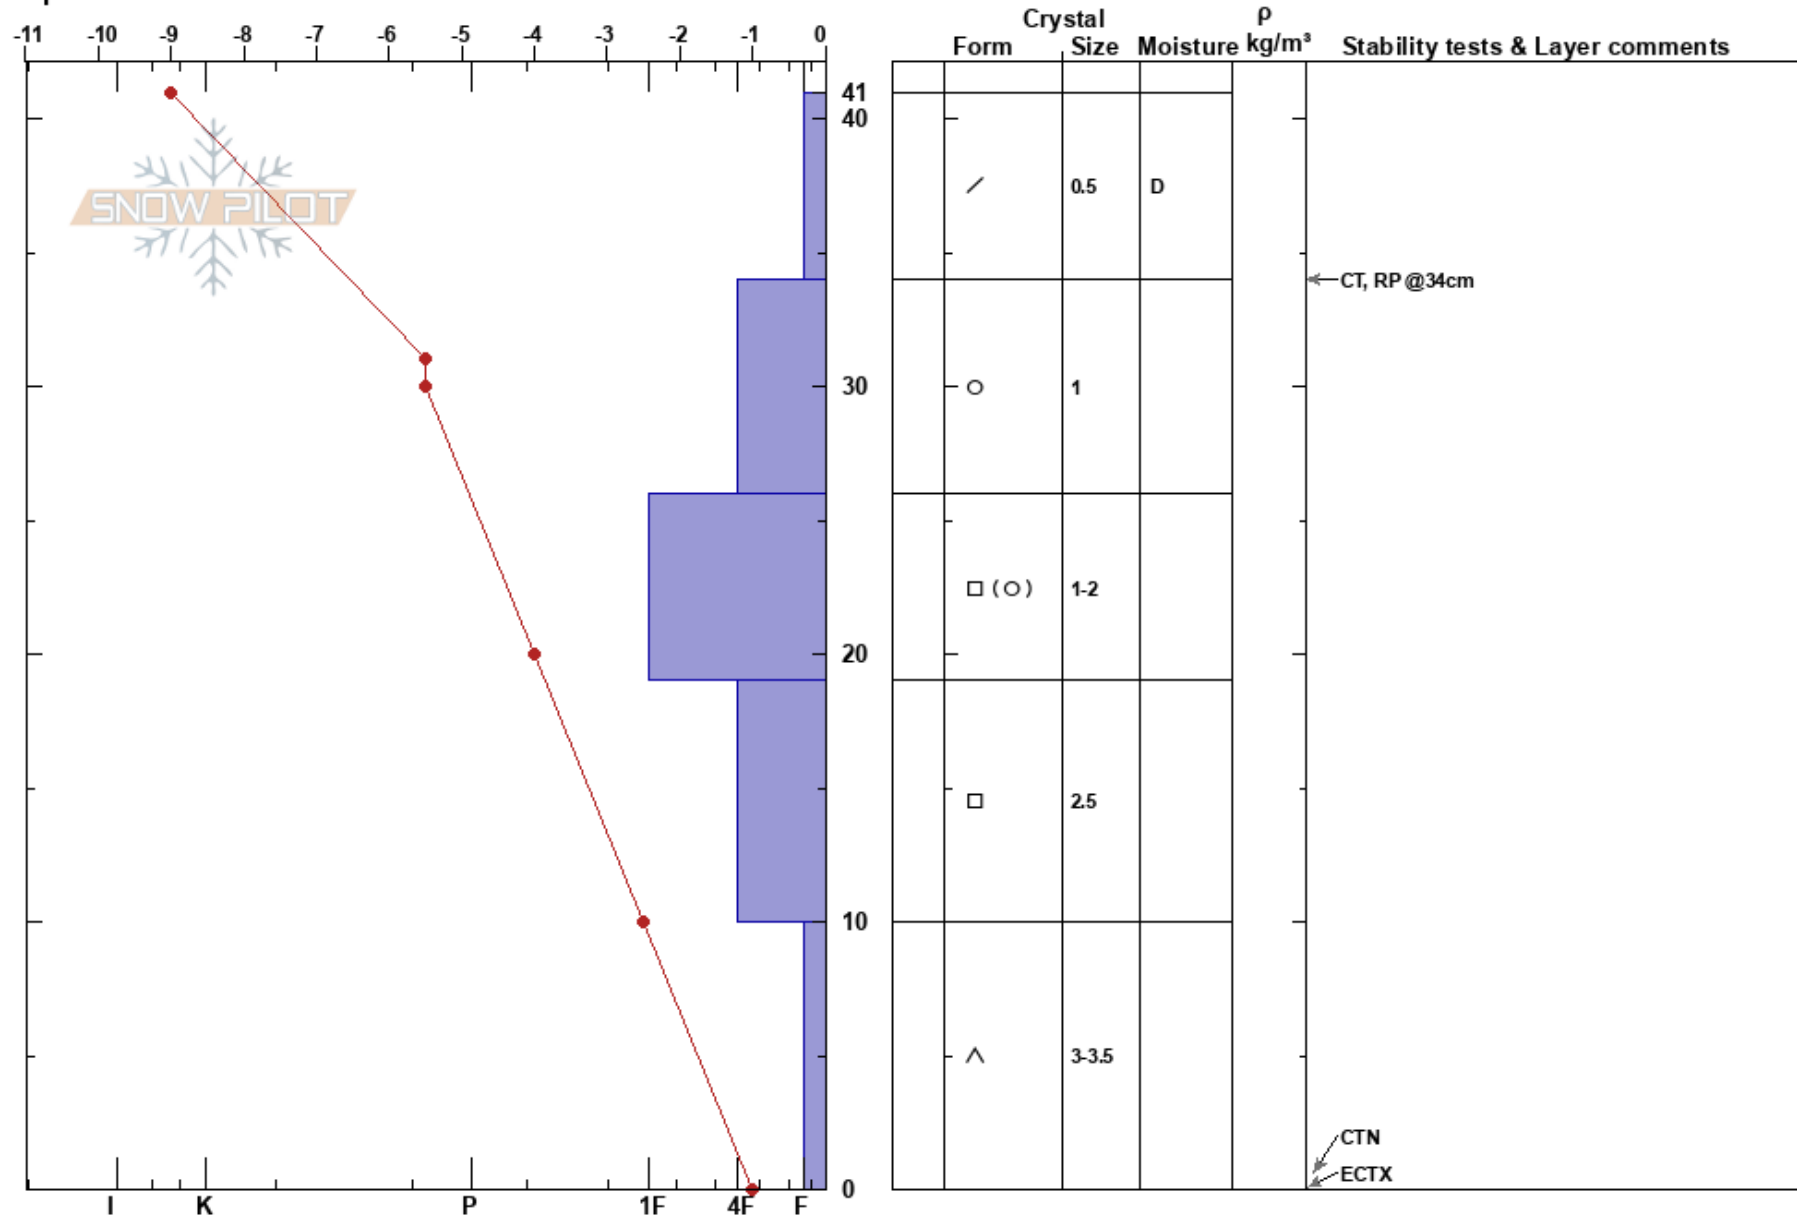

Richmond Ridge NE  
 Elk Mountains  
 CO  
**Elevation:** 11315 ft  
**Aspect:** 42°  
**Specifics:**

Gabi Benel  
 12/14/2017 - 12:58pm  
**Co-ord:** 13S 343060W 4334260N  
**Slope Angle:** 21°  
**Wind Loading:** previous

**Stability:** HS:41  
**Air Temperature:** -6.5°C PF:30  
**Sky Cover:** OVC  
**Precipitation:** S-1  
**Wind:** Calm

**Layer Notes:**

**Notes:** Area open to sun and wind