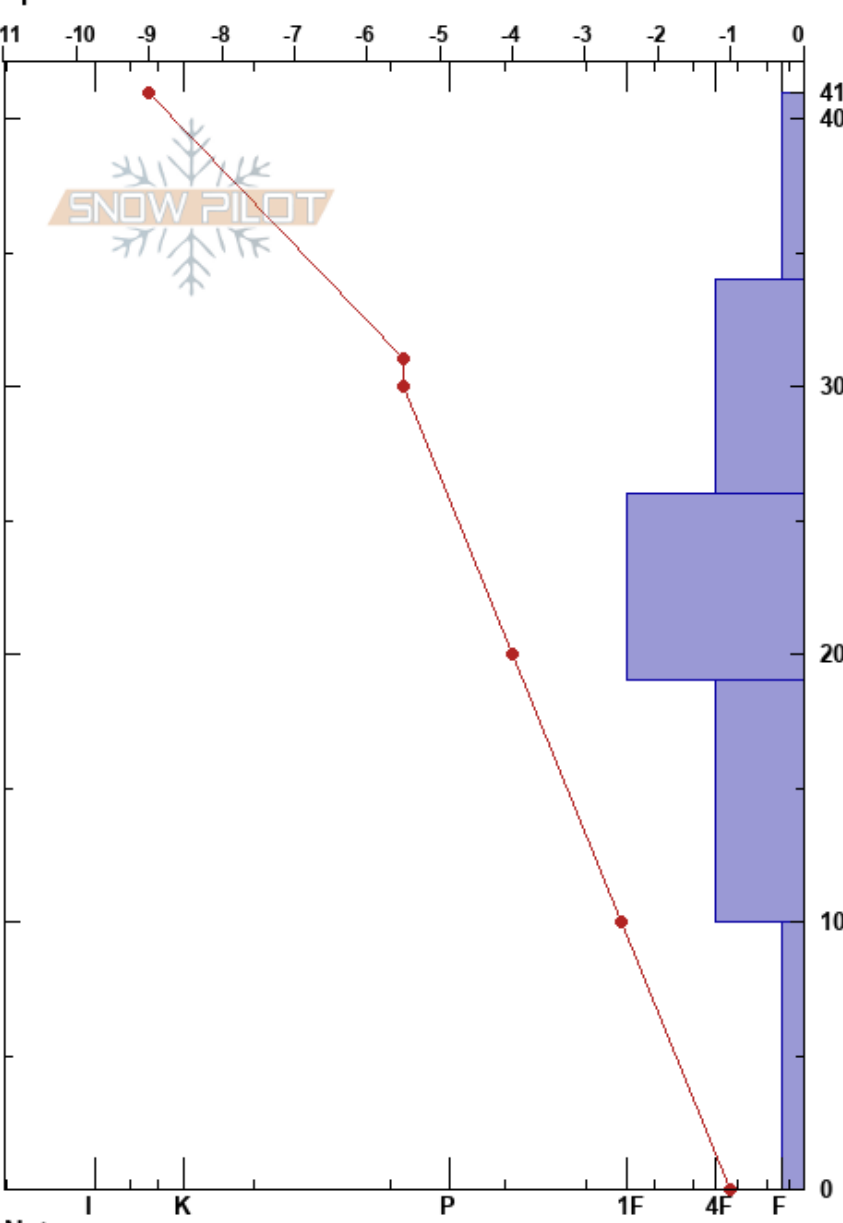

Richmond Ridge NE
 Elk Mountains
 CO
Elevation: 11315 ft
Aspect: 42°
Specifics:

Gabi Benel
 12/14/2017 - 12:58pm
Co-ord: 13S 343060W 4334260N
Slope Angle: 21°
Wind Loading: previous

Stability:
Air Temperature: -6.5°C **PF:**30
Sky Cover: OVC
Precipitation: S-1
Wind: Calm

Layer Notes:

Form	Crystal		ρ kg/m ³	Stability tests & Layer comments
	Size	Moisture		
/	0.5	D		
○	1			← CT, RP @34cm
□ (○)	1-2			
□	2.5			
^	3-3.5			

Notes: Area open to sun and wind

CTN
 ECTX