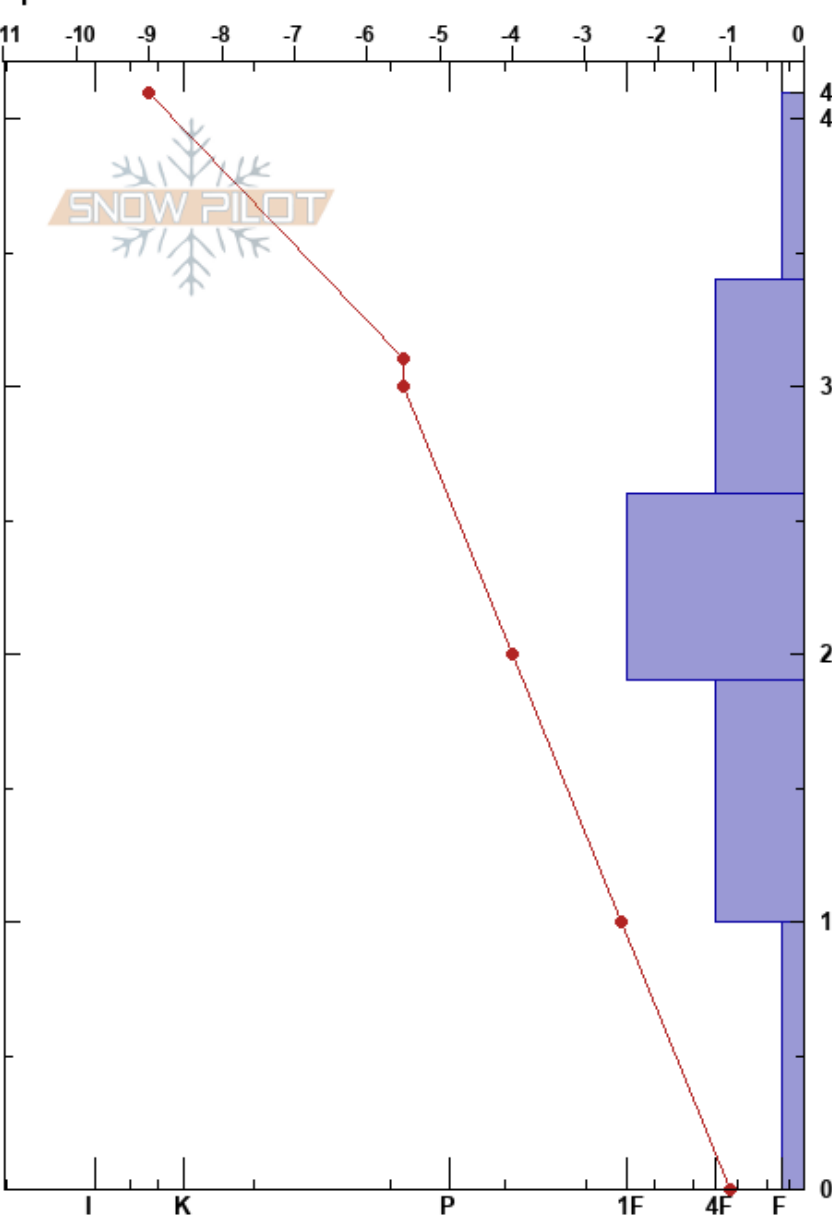

Richmond Ridge NE
 Elk Mountains
 CO
Elevation: 11315 ft
Aspect: 42°
Specifics:

Gabi Benel
 12/14/2017 - 12:58pm
Co-ord: 13S 343060W 4334260N
Slope Angle: 21°
Wind Loading: previous

Stability:
Air Temperature: -6.5°C **PF:**30
Sky Cover: OVC
Precipitation: S-1
Wind: Calm

Layer Notes:

Form	Crystal		ρ kg/m ³	Stability tests & Layer comments
	Size	Moisture		
/	0.5	D		
○	1			← CT, RP @34cm
□ (○)	1-2			
□	2.5			
^	3-3.5			

Notes: Area open to sun and wind

CTN
 ECTX