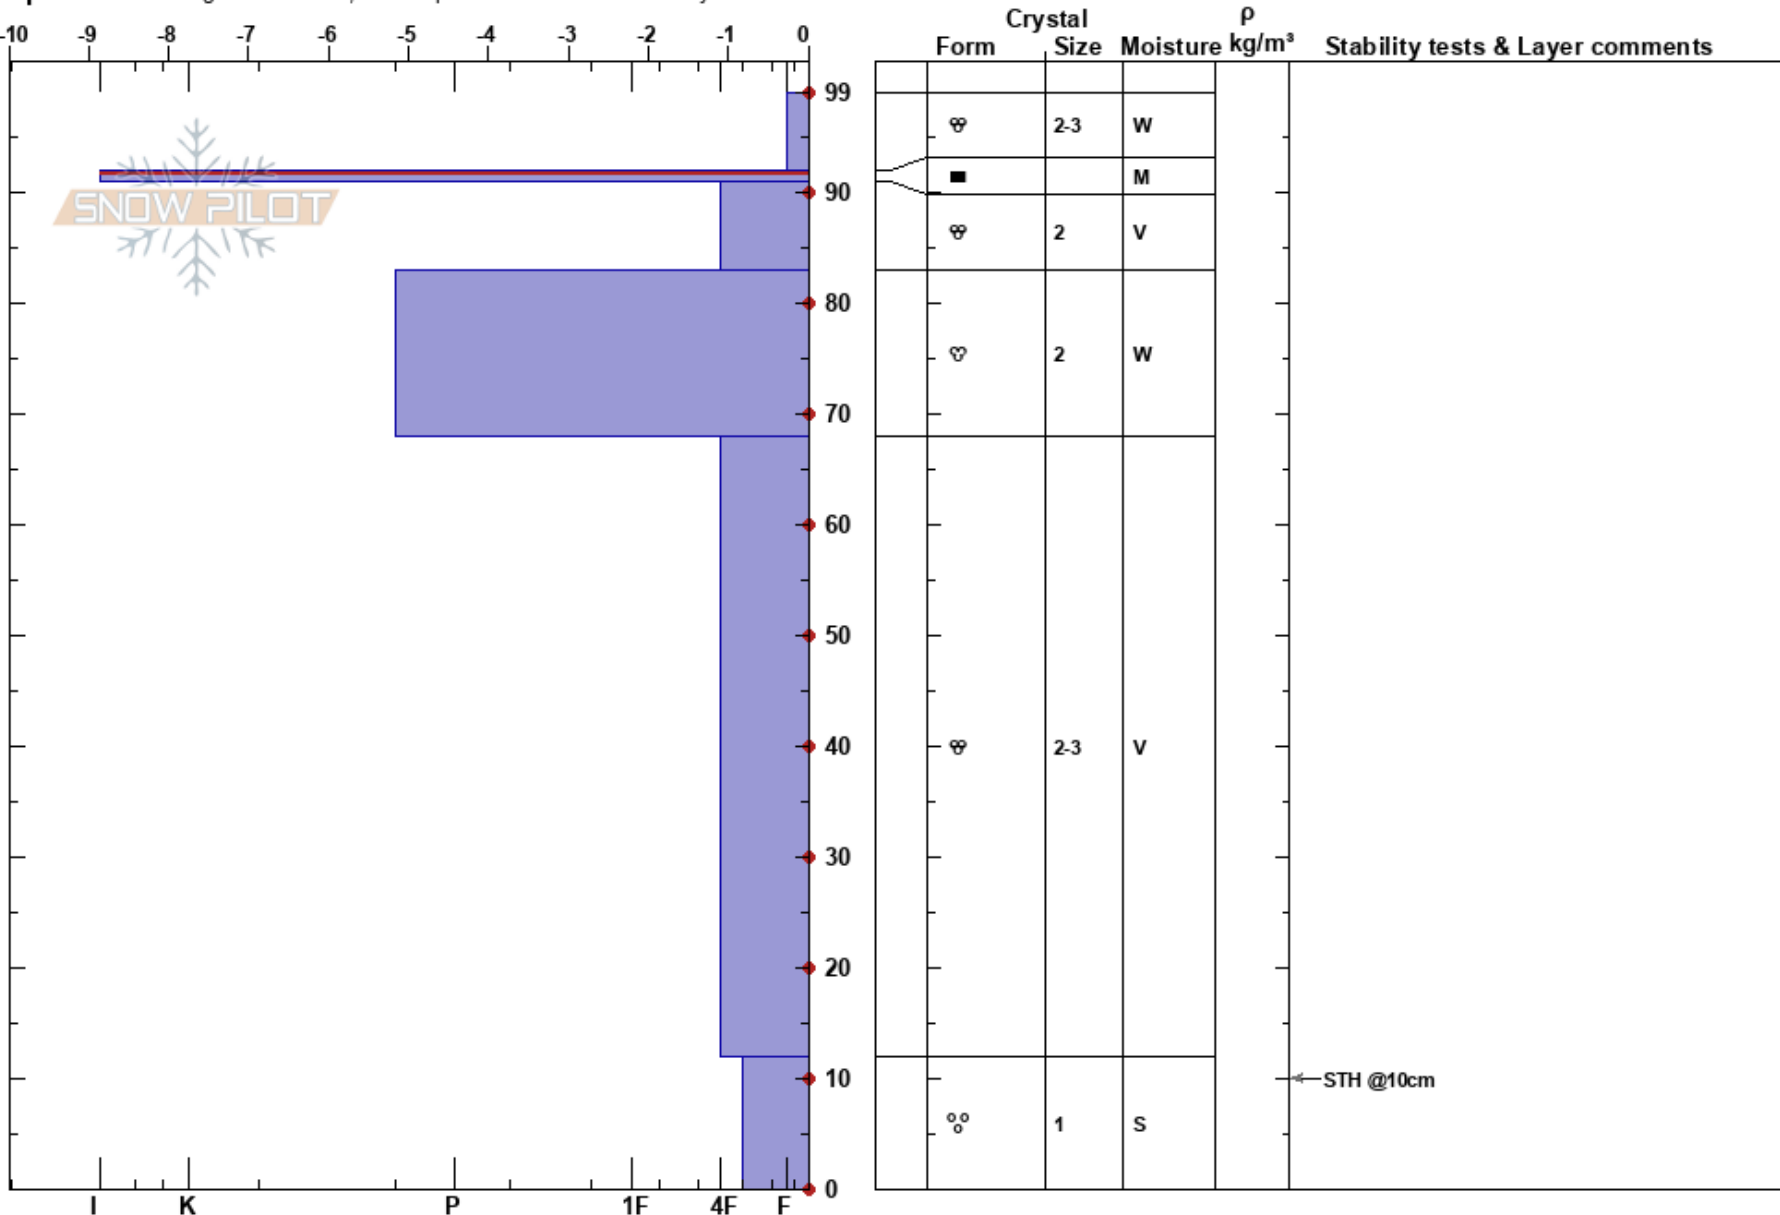

Av. path #2
 Khibiny mountains
 Russia
Elevation: 785 m
Aspect: SW
Specifics: Pit dug in a Ski Area; Pit is representative of backcountry

Mikhail Ryabchikov
 13/05/2022 - 15:30
Co-ord: 67.61892N, 33.72177E
Slope Angle: 37°
Wind Loading: no

Stability:
Air Temperature: 6.8°C **HS:**99 **PF:**15 **Layer Notes:** 92-91cm:Problematic layer
Sky Cover: BKN
Precipitation: NO
Wind: NW Light Breeze

Notes: