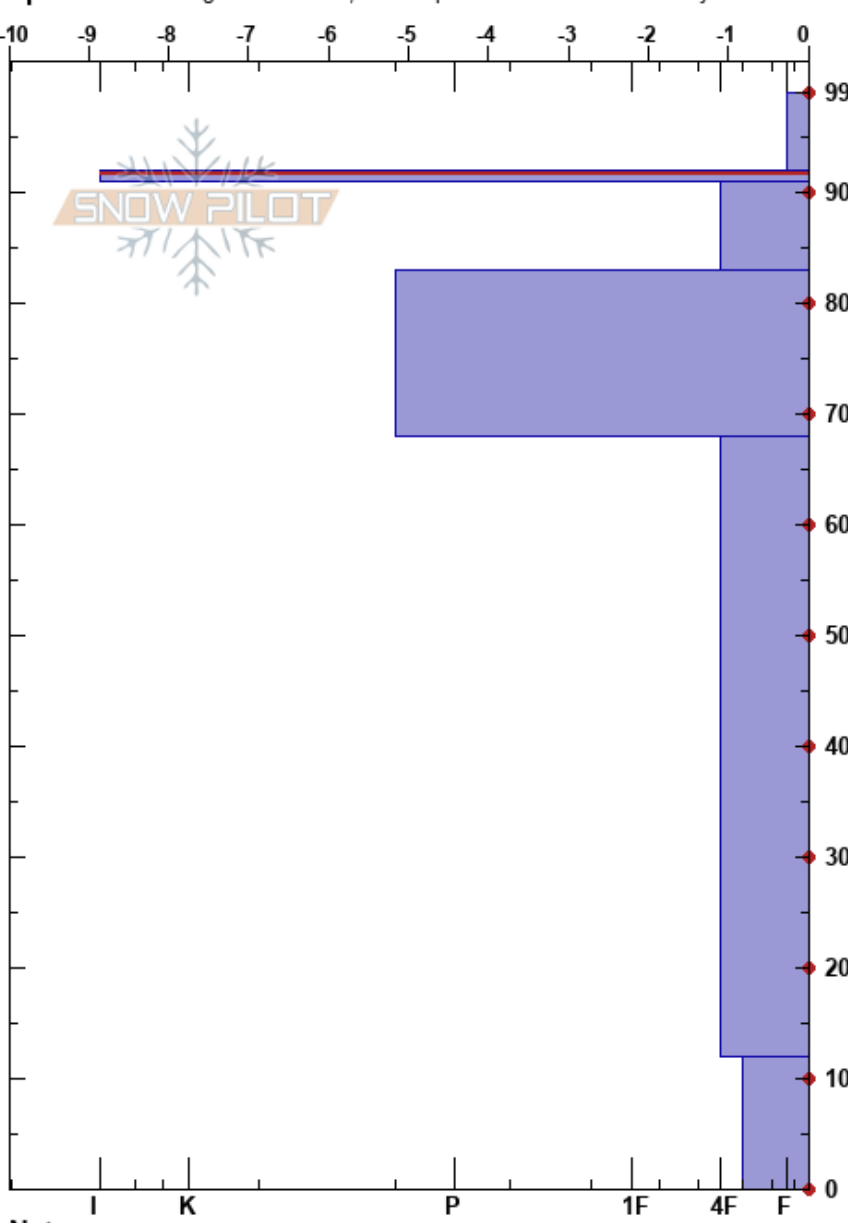

Av. path #2
 Khibiny mountains
 Russia
Elevation: 785 m
Aspect: SW
Specifics: Pit dug in a Ski Area; Pit is representative of backcountry

Mikhail Ryabchikov
 13/05/2022 - 15:30
Co-ord: 67.61892N, 33.72177E
Slope Angle: 37°
Wind Loading: no

Stability:
Air Temperature: 6.8°C **HS:**99 **PF:**15 **Layer Notes:** 92-91cm:Problematic layer
Sky Cover: BKN
Precipitation: NO
Wind: NW Light Breeze

Depth (cm)	Crystal		Moisture	ρ kg/m ³	Stability tests & Layer comments
	Form	Size			
99	☼	2-3	W		
90	■		M		
	☼	2	V		
80					
70	☼	2	W		
60					
50					
40	☼	2-3	V		
30					
20					
10	°°	1	S		← STH @10cm
0					