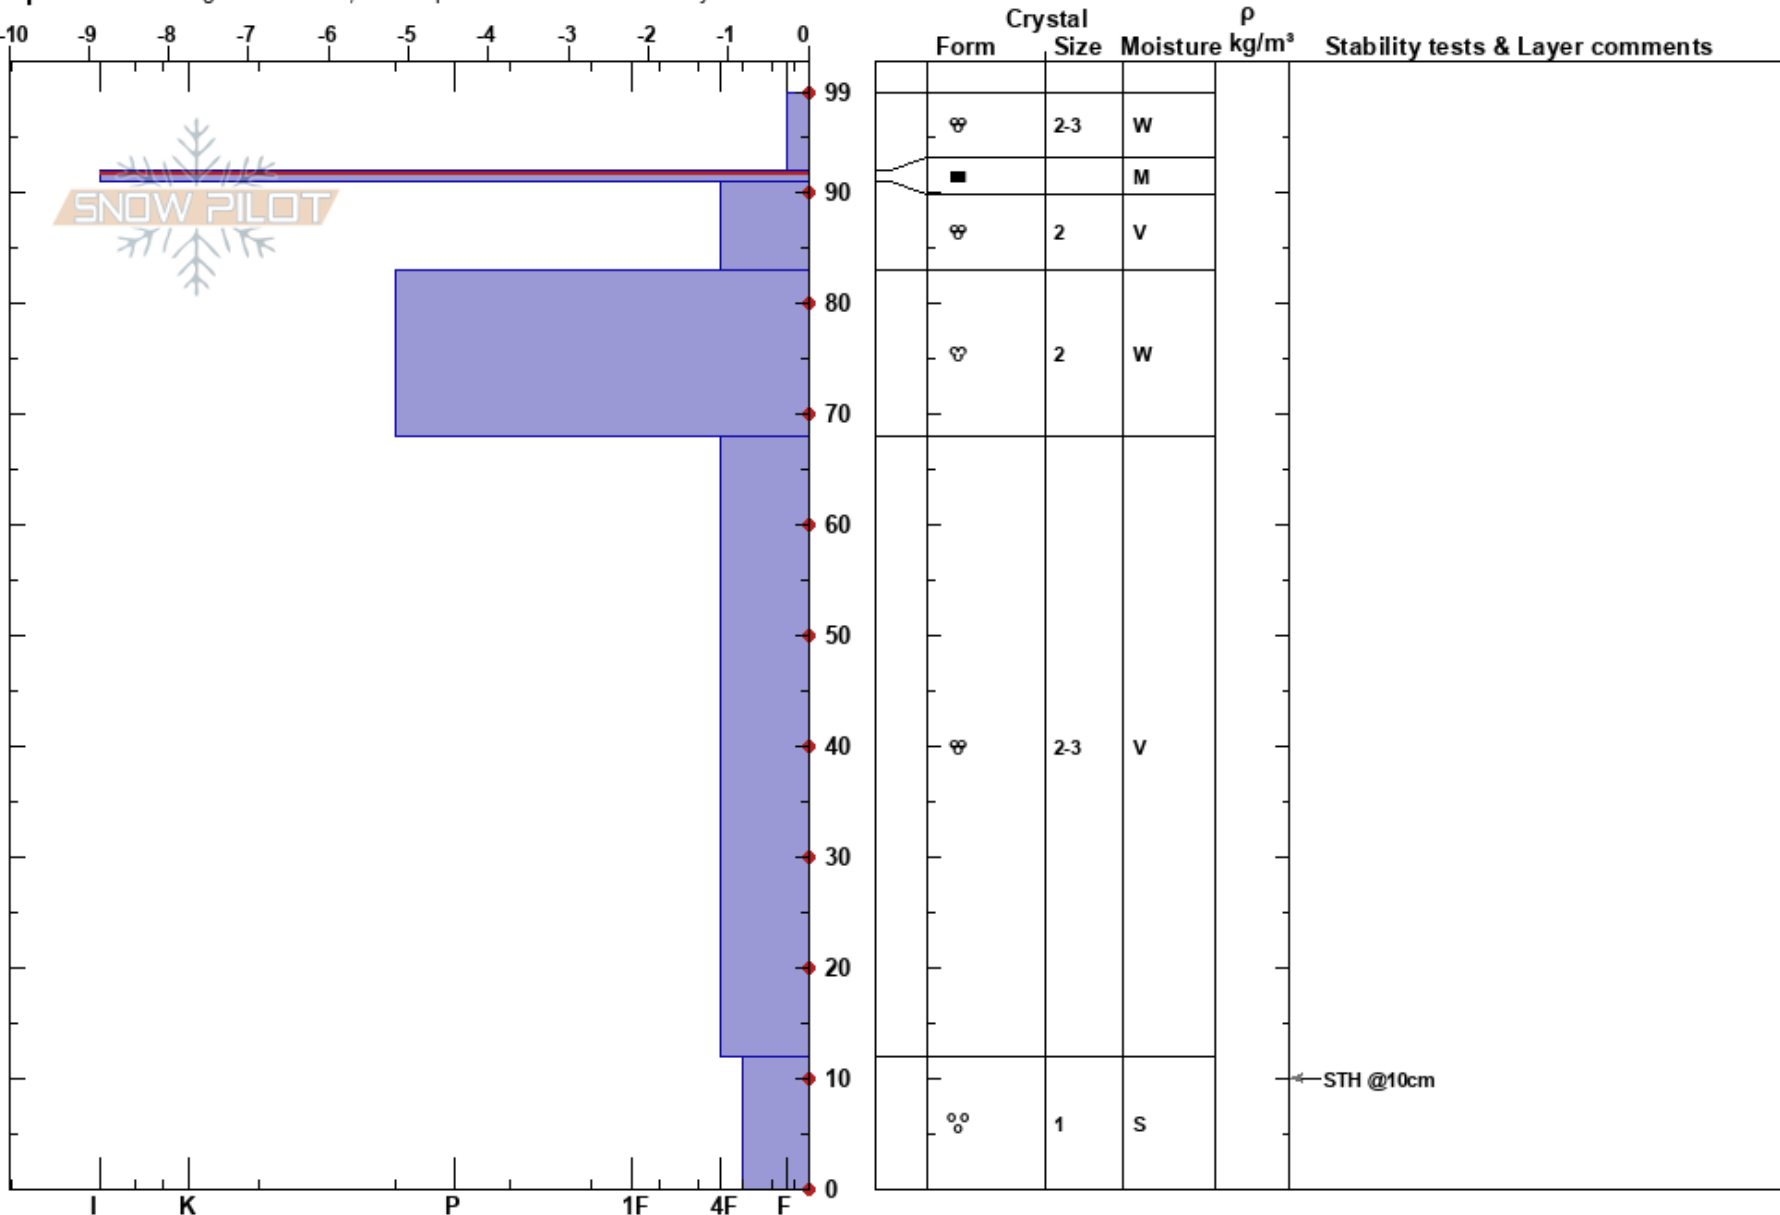

Av. path #2
 Khibiny mountains
 Russia
Elevation: 785 m
Aspect: SW

Mikhail Ryabchikov
 13/05/2022 - 15:30
Co-ord: 67.61892N, 33.72177E
Slope Angle: 37°
Wind Loading: no

Stability:
Air Temperature: 6.8°C **HS:**99 **PF:**15 **Layer Notes:** 92-91cm:Problematic layer
Sky Cover: BKN
Precipitation: NO
Wind: NW Light Breeze

Specifics: Pit dug in a Ski Area; Pit is representative of backcountry

Notes: