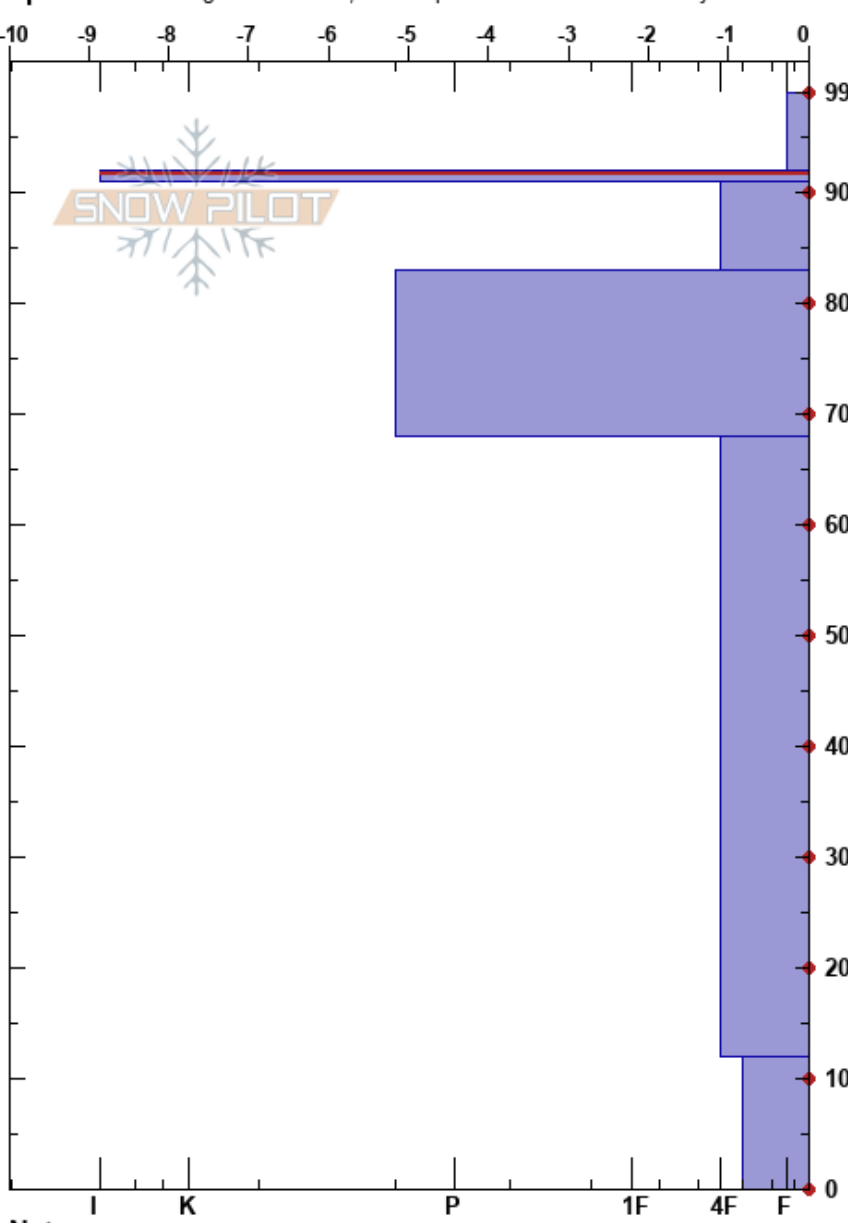

Av. path #2
 Khibiny mountains
 Russia
Elevation: 785 m
Aspect: SW
Specifics: Pit dug in a Ski Area; Pit is representative of backcountry

Mikhail Ryabchikov
 13/05/2022 - 15:30
Co-ord: 67.61892N, 33.72177E
Slope Angle: 37°
Wind Loading: no

Stability:
Air Temperature: 6.8°C **HS:**99 **PF:**15 **Layer Notes:** 92-91cm:Problematic layer
Sky Cover: BKN
Precipitation: NO
Wind: NW Light Breeze

| Height (m) | Crystal | | Moisture | ρ kg/m ³ | Stability tests & Layer comments |
|------------|---------|------|----------|--------------------------|----------------------------------|
| | Form | Size | | | |
| 99 | ∅ | 2-3 | W | | |
| 90 | ■ | | M | | |
| 90 | ∅ | 2 | V | | |
| 80 | ∅ | 2 | W | | |
| 70 | | | | | |
| 60 | | | | | |
| 50 | | | | | |
| 40 | ∅ | 2-3 | V | | |
| 30 | | | | | |
| 20 | | | | | |
| 10 | °° | 1 | S | | ← STH @10cm |
| 0 | | | | | |