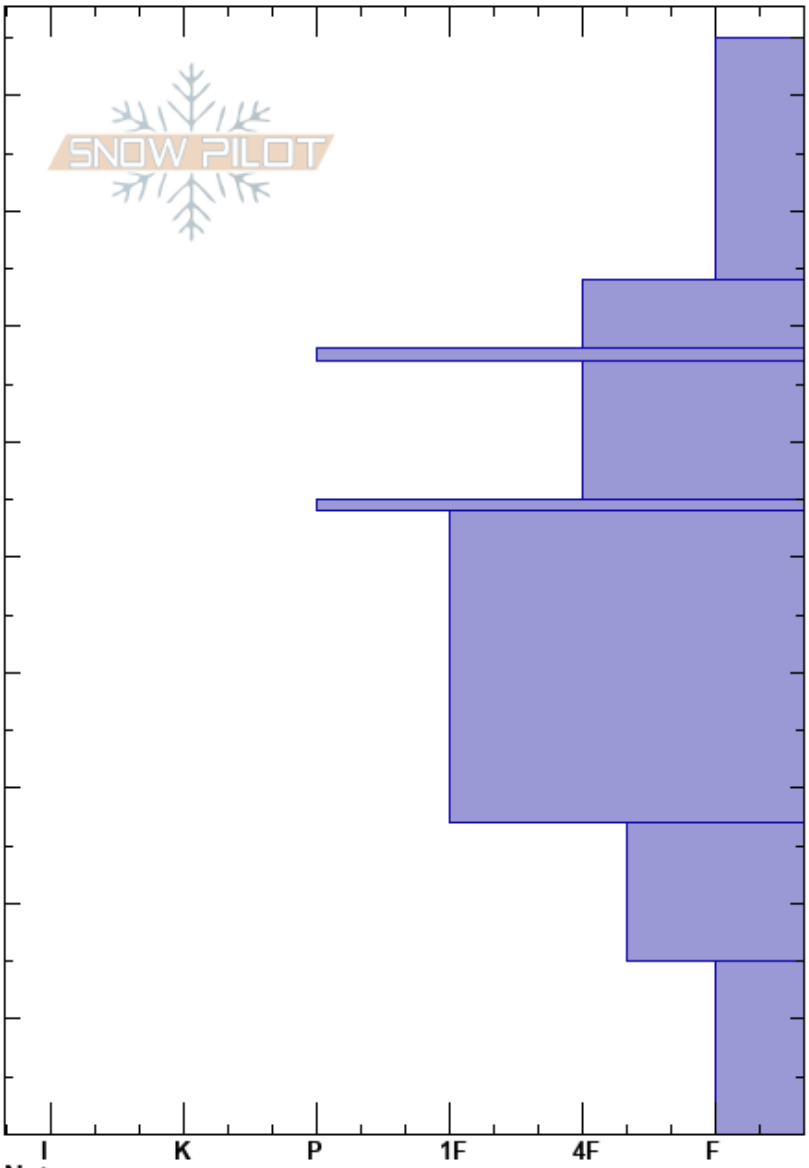

NW Soda
 Park Range
 CO
Elevation: 10500 ft
Aspect: NW
Specifics:

Eric Haskell
 12/14/2017 - 1:00pm
Co-ord: 13T 353676W 4490410N
Slope Angle: 24°
Wind Loading: no

Stability:
Air Temperature:
Sky Cover: X
Precipitation: S-1
Wind: Calm

Layer Notes:

Height (cm)	Crystal		ρ kg/m ³	Stability tests & Layer comments
	Form	Size		
95				
90				← CT4, BRK @91cm
80				
75				
70				← CT13, SC @67cm ← ECTN16 @67cm
60				
55				← CT16, SC @54cm ← ECTN23 @54cm
50				
40				
30				
20				
10				
0				