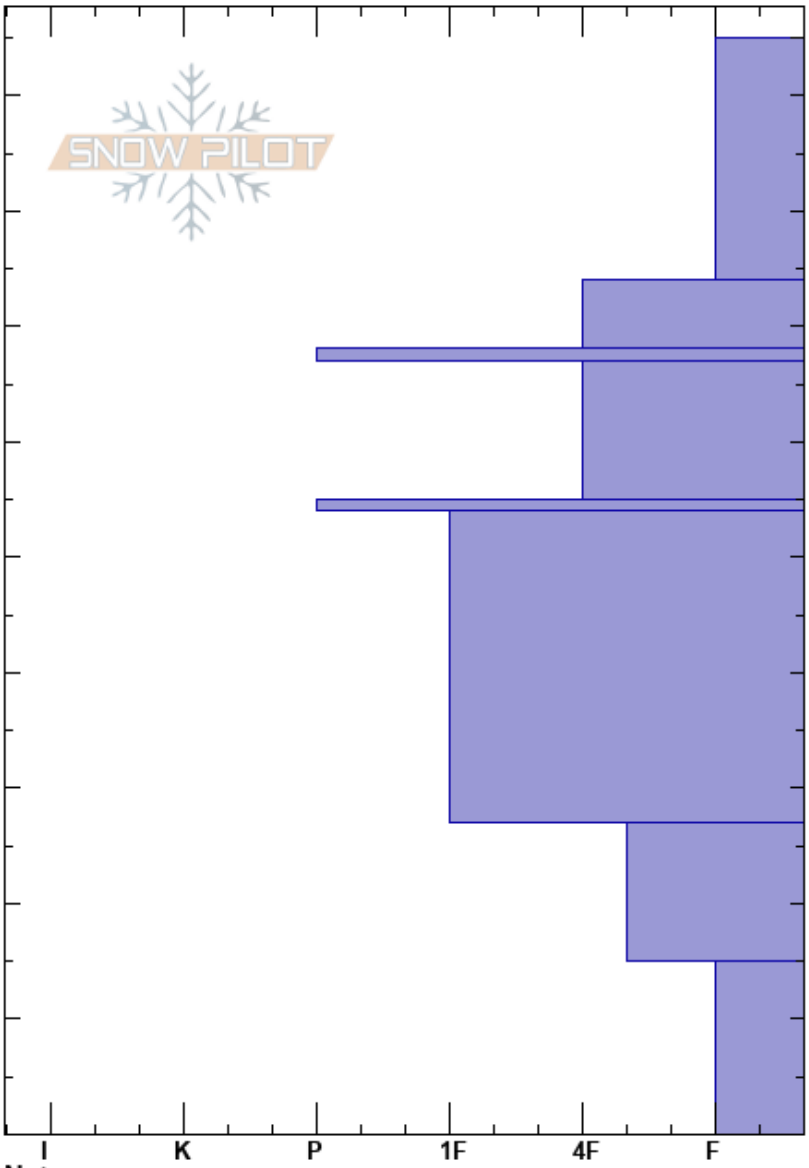

NW Soda
 Park Range
 CO
 Elevation: 10500 ft
 Aspect: NW
 Specifics:

Eric Haskell
 12/14/2017 - 1:00pm
 Co-ord: 13T 353676W 4490410N
 Slope Angle: 24°
 Wind Loading: no

Stability:
 Air Temperature:
 Sky Cover: X
 Precipitation: S-1
 Wind: Calm

HS:95
 PF:40
 Layer Notes:

Height (cm)	Crystal		ρ kg/m ³	Stability tests & Layer comments
	Form	Size		
95				
90				← CT4, BRK @91cm
80				
70				← CT13, SC @67cm ← ECTN16 @67cm
60				
50				← CT16, SC @54cm ← ECTN23 @54cm
40				
30				
20				
10				
0				