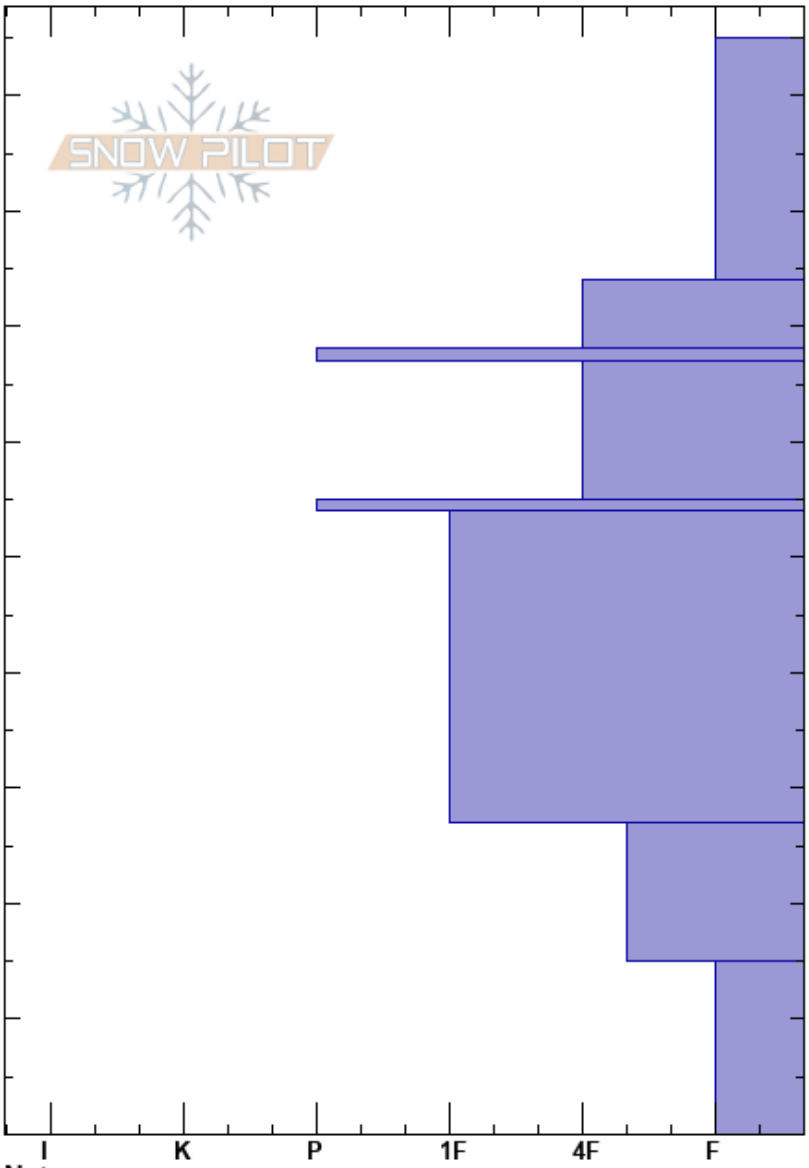

NW Soda
 Park Range
 CO
 Elevation: 10500 ft
 Aspect: NW
 Specifics:

Eric Haskell
 12/14/2017 - 1:00pm
 Co-ord: 13T 353676W 4490410N
 Slope Angle: 24°
 Wind Loading: no

Stability:
 Air Temperature:
 Sky Cover: X
 Precipitation: S-1
 Wind: Calm

HS:95
 PF:40
 Layer Notes:

Height (cm)	Crystal		ρ kg/m ³	Stability tests & Layer comments
	Form	Size		
95				
90				← CT4, BRK @91cm
80				
70				
67				← CT13, SC @67cm ← ECTN16 @67cm
60				
54				← CT16, SC @54cm ← ECTN23 @54cm
50				
40				
30				
20				
10				
0				