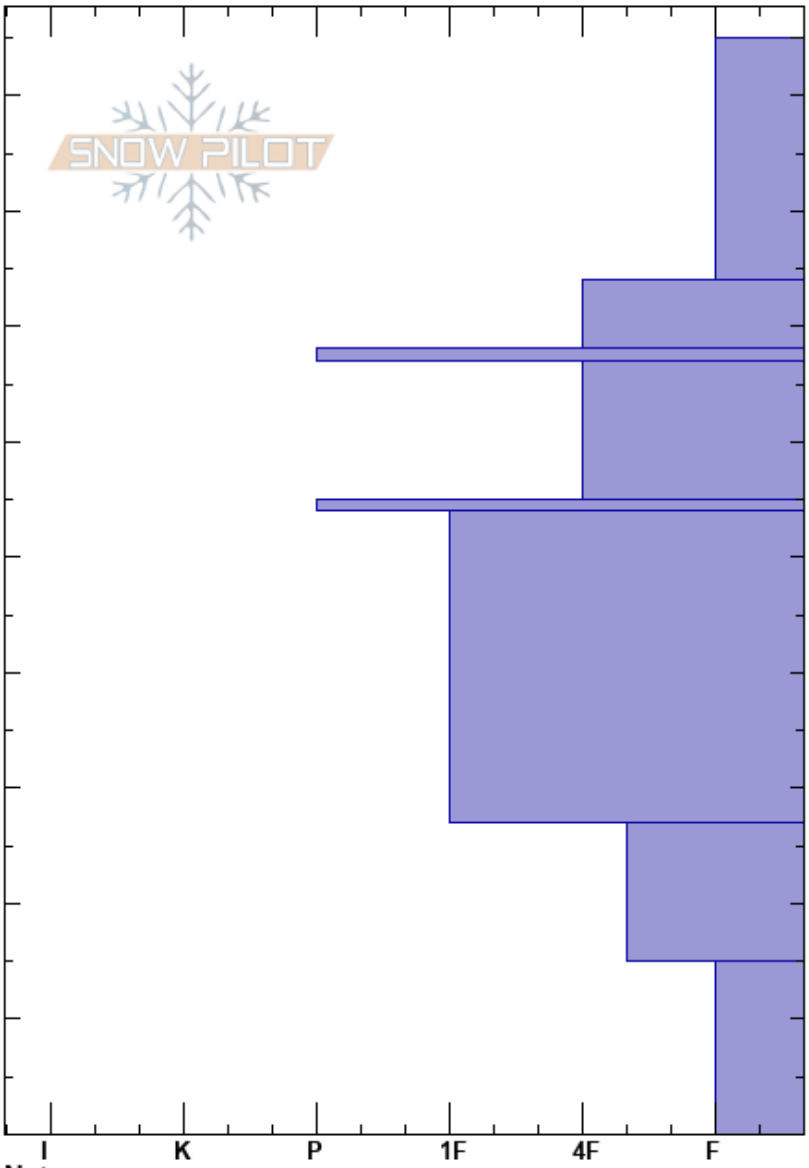

NW Soda
 Park Range
 CO
Elevation: 10500 ft
Aspect: NW
Specifics:

Eric Haskell
 12/14/2017 - 1:00pm
Co-ord: 13T 353676W 4490410N
Slope Angle: 24°
Wind Loading: no

Stability:
Air Temperature:
Sky Cover: X
Precipitation: S-1
Wind: Calm

Layer Notes:

Height (cm)	Crystal		ρ kg/m ³	Stability tests & Layer comments
	Form	Size		
95				
90				← CT4, BRK @91cm
80				
70				← CT13, SC @67cm ← ECTN16 @67cm
60				
50				← CT16, SC @54cm ← ECTN23 @54cm
40				
30				
20				
10				
0				