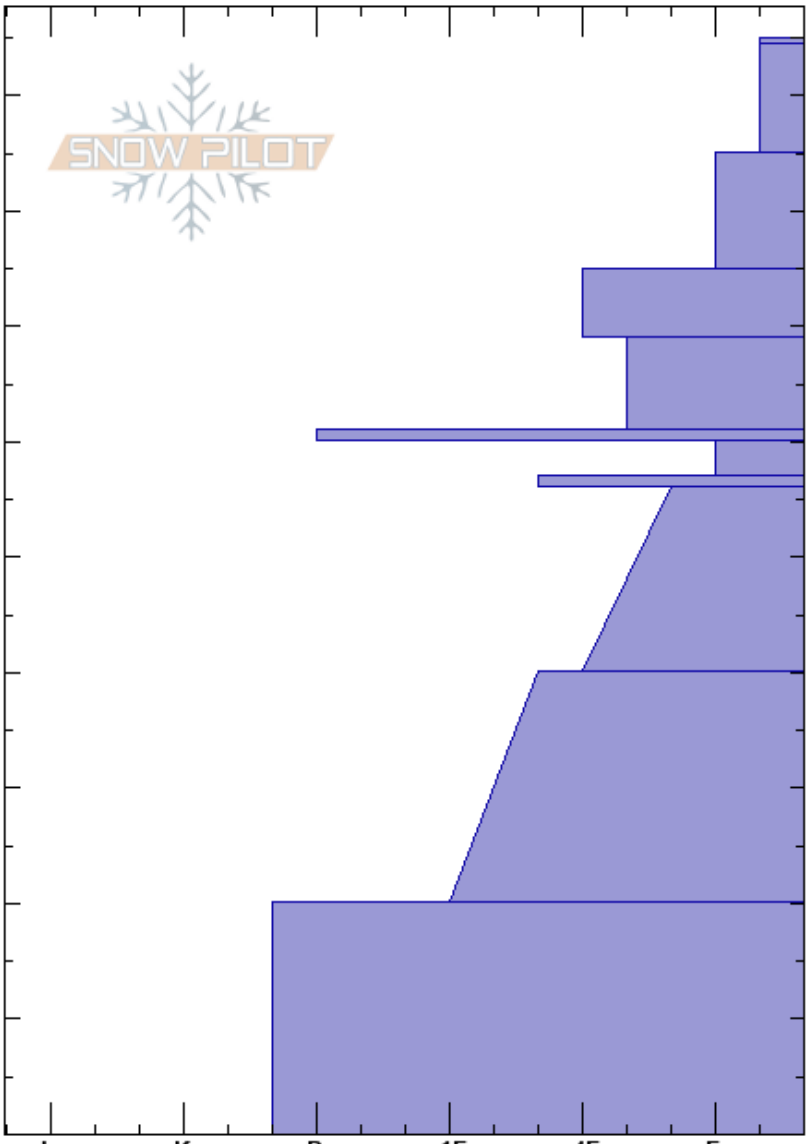

West Side  
 Bridger Range  
 MT  
 Elevation: 8069 ft  
 Aspect: 280°  
 Specifics:

Andrew Schauer  
 12/14/2017 - 12:00pm  
 Co-ord:  
 Slope Angle: 35°  
 Wind Loading:

Stability: Good  
 Air Temperature:  
 Sky Cover: CLR  
 Precipitation: NO  
 Wind: Calm

HS:95  
 PS: 20 60-57cm:Problematic layer

Crystal Form	Crystal Size	Moisture	$\rho$ kg/m <sup>3</sup>	Stability tests & Layer comments
V	2-5			
/				
□	0.5			
□	0.5			
□	1-2			
⊙⊙				ECTP13 @60cm
□	2-3			ECTP14 @60cm
⊙⊙				
B	2-3			