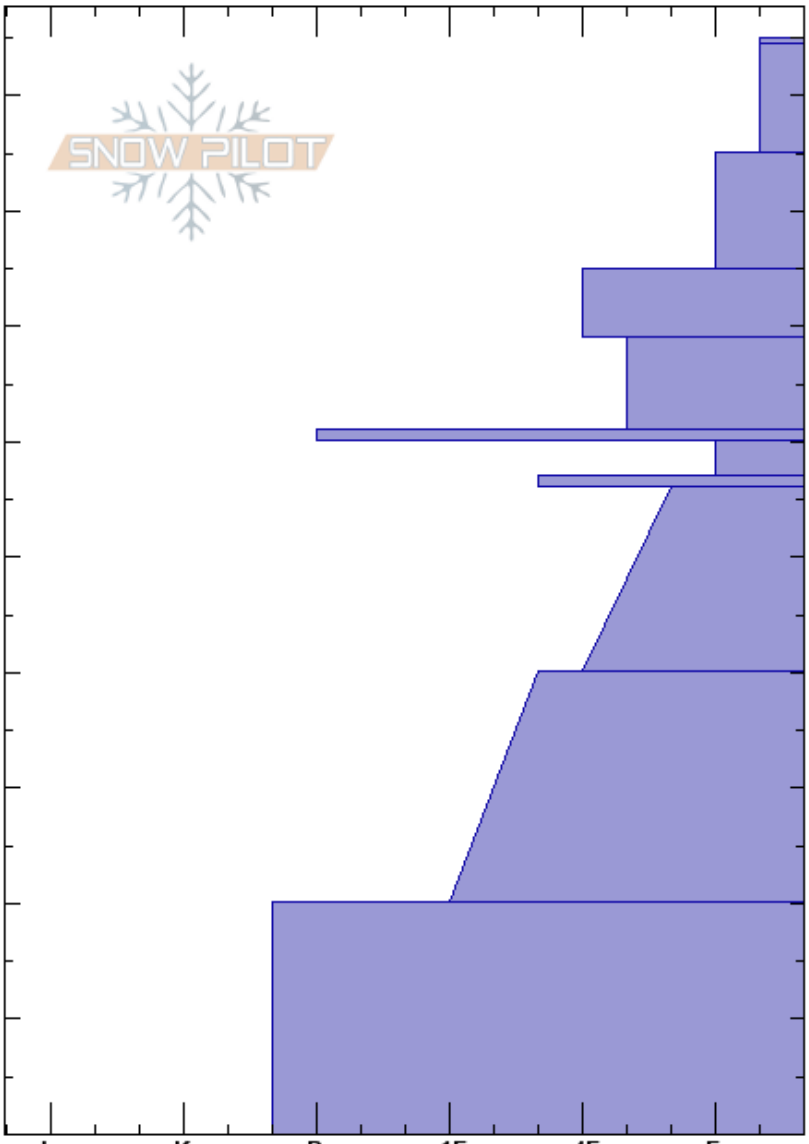

West Side
 Bridger Range
 MT
 Elevation: 8069 ft
 Aspect: 280°
 Specifics:

Andrew Schauer
 12/14/2017 - 12:00pm
 Co-ord:
 Slope Angle: 35°
 Wind Loading:

Stability: Good
 Air Temperature:
 Sky Cover: CLR
 Precipitation: NO
 Wind: Calm

HS:95
 PS: 20 60-57cm:Problematic layer

Crystal Form	Crystal Size	Moisture	ρ kg/m ³	Stability tests & Layer comments
V	2-5			
/				
□	0.5			
□	0.5			
□	1-2			
⊙⊙				ECTP13 @60cm
□	2-3			ECTP14 @60cm
⊙⊙				
⊖	2-3			