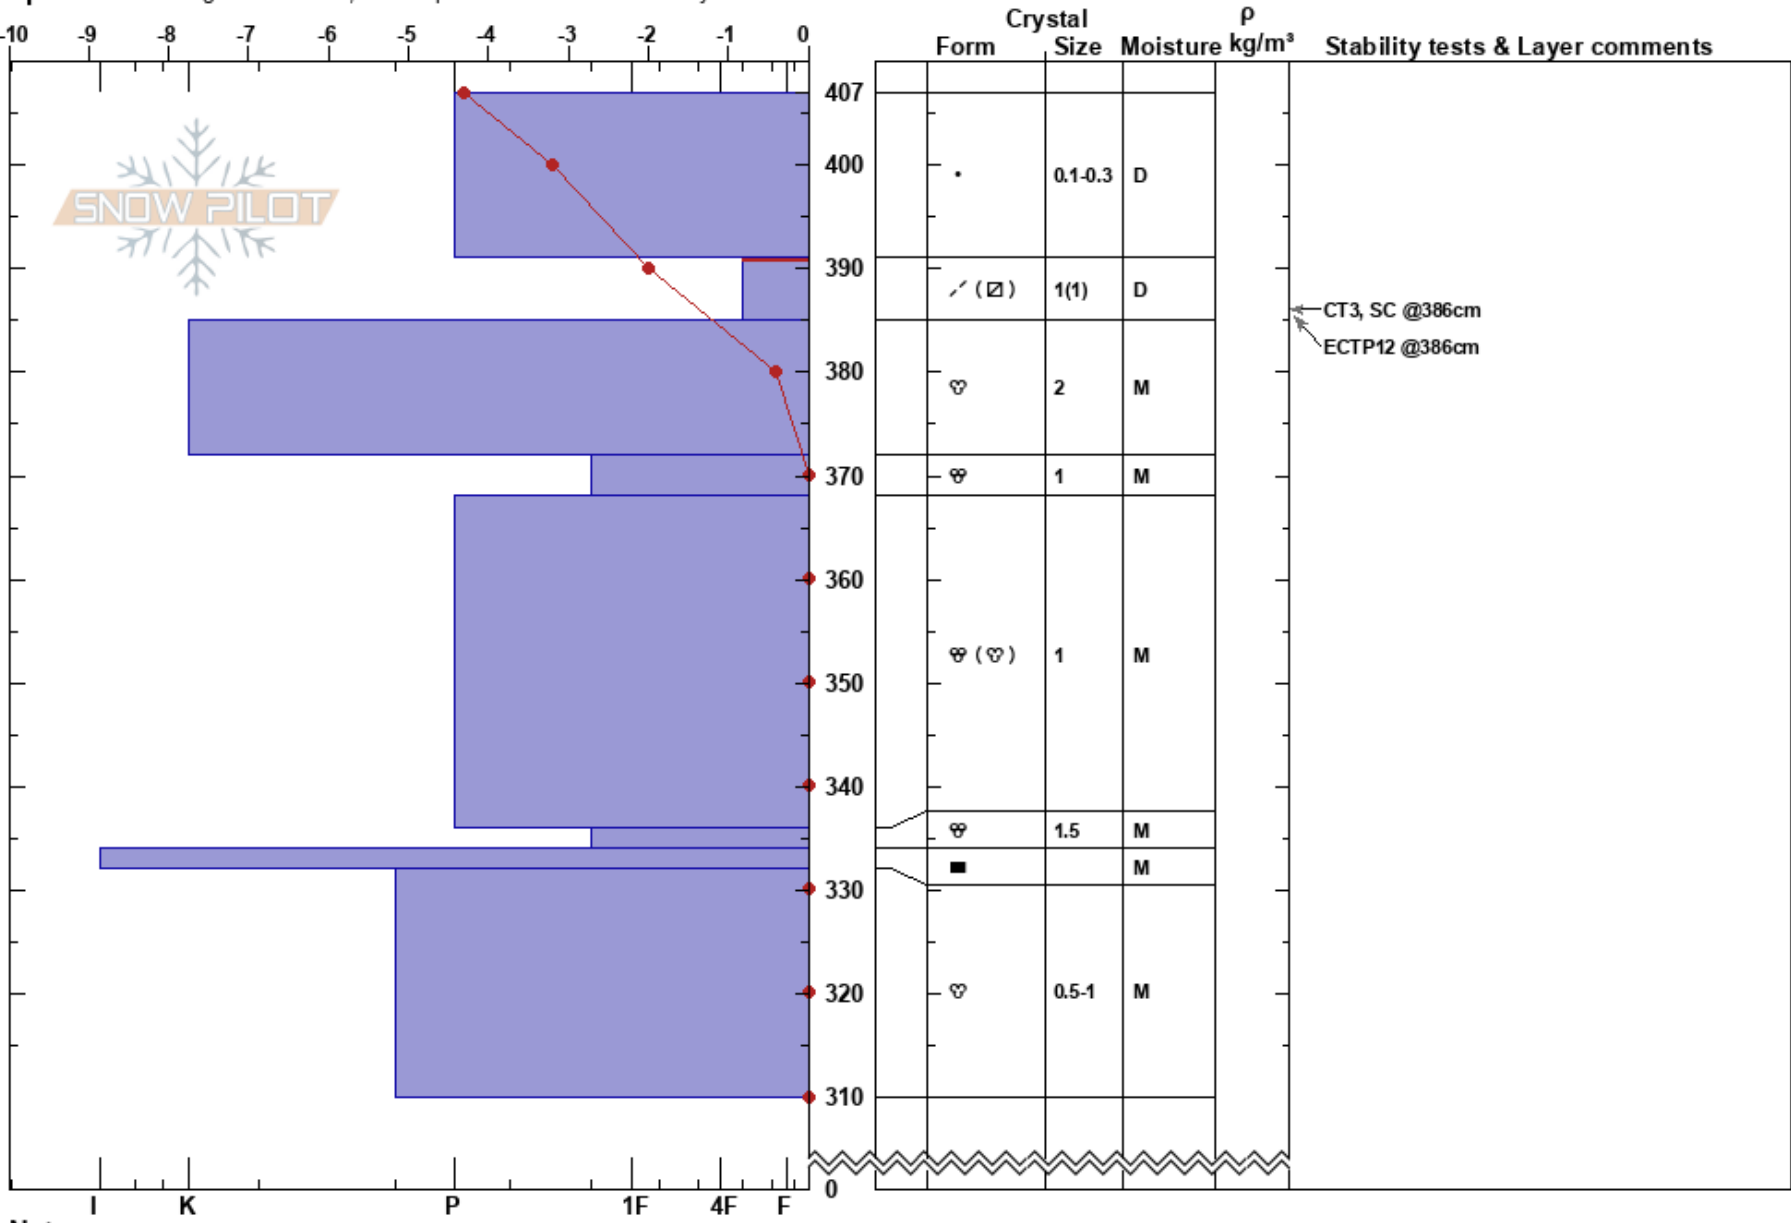

Av. Path 39  
 Khibiny mountains  
 Russia  
**Elevation:** 818 m  
**Aspect:** SE  
**Specifics:** Pit dug in a Ski Area; Pit is representative of backcountry

Mikhail Ryabchikov  
 28/04/2022 - 13:15  
**Co-ord:**  
**Slope Angle:** 28°  
**Wind Loading:** previous

**Stability:**  
**Air Temperature:** -5.7°C **PF:**22 **HS:**407 391-385cm:Problematic layer  
**Sky Cover:** BKN  
**Precipitation:** NO  
**Wind:** NW Light Breeze

Notes: