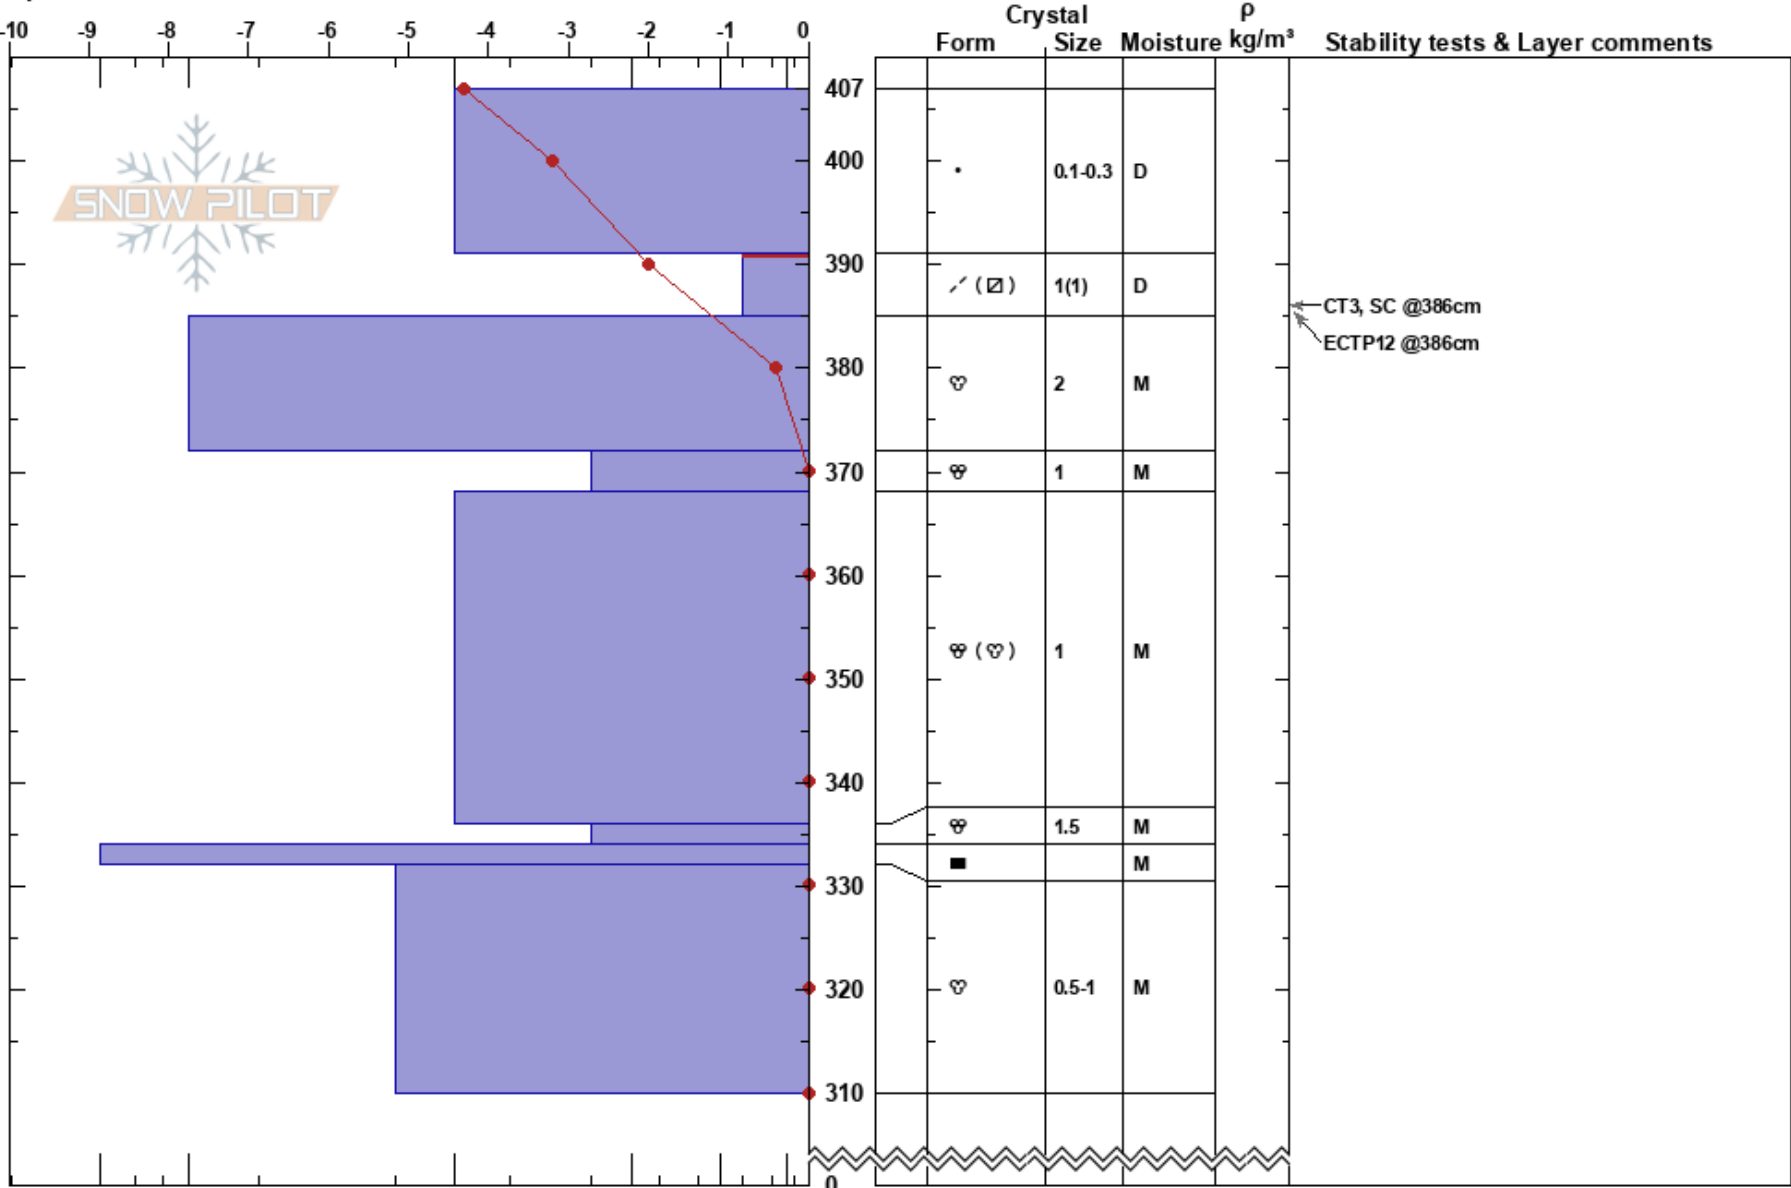

Av. Path 39
 Khibiny mountains
 Russia
Elevation: 818 m
Aspect: SE

Mikhail Ryabchikov
 28/04/2022 - 13:15
Co-ord:
Slope Angle: 28°
Wind Loading: previous

Stability:
Air Temperature: -5.7°C **PF:**22 **HS:**407 391-385cm:Problematic layer
Sky Cover: BKN
Precipitation: NO
Wind: NW Light Breeze

Specifics: Pit dug in a Ski Area; Pit is representative of backcountry

Notes: