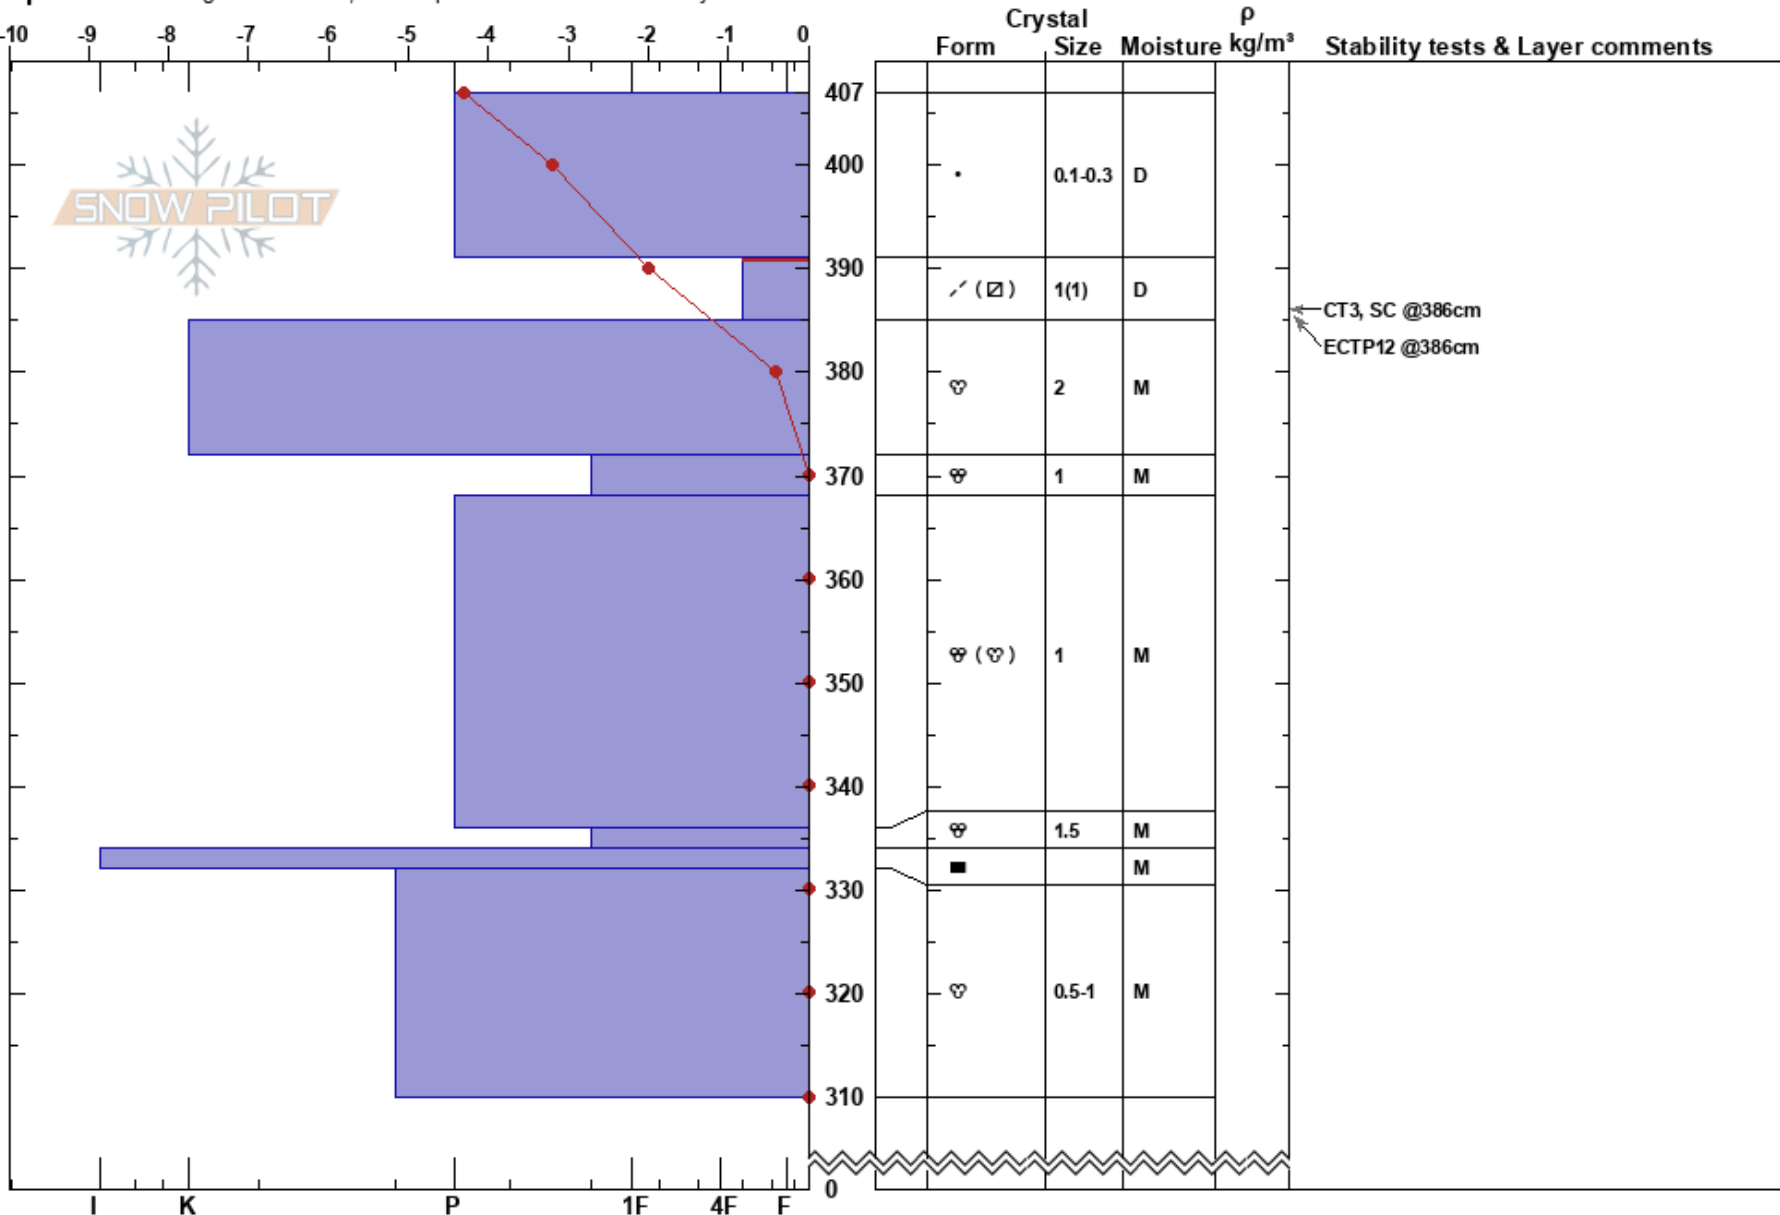

Av. Path 39
 Khibiny mountains
 Russia
Elevation: 818 m
Aspect: SE

Mikhail Ryabchikov
 28/04/2022 - 13:15
Co-ord:
Slope Angle: 28°
Wind Loading: previous

Stability:
Air Temperature: -5.7°C **PF:**22 **HS:**407 391-385cm:Problematic layer
Sky Cover: BKN
Precipitation: NO
Wind: NW Light Breeze

Specifics: Pit dug in a Ski Area; Pit is representative of backcountry

Notes: