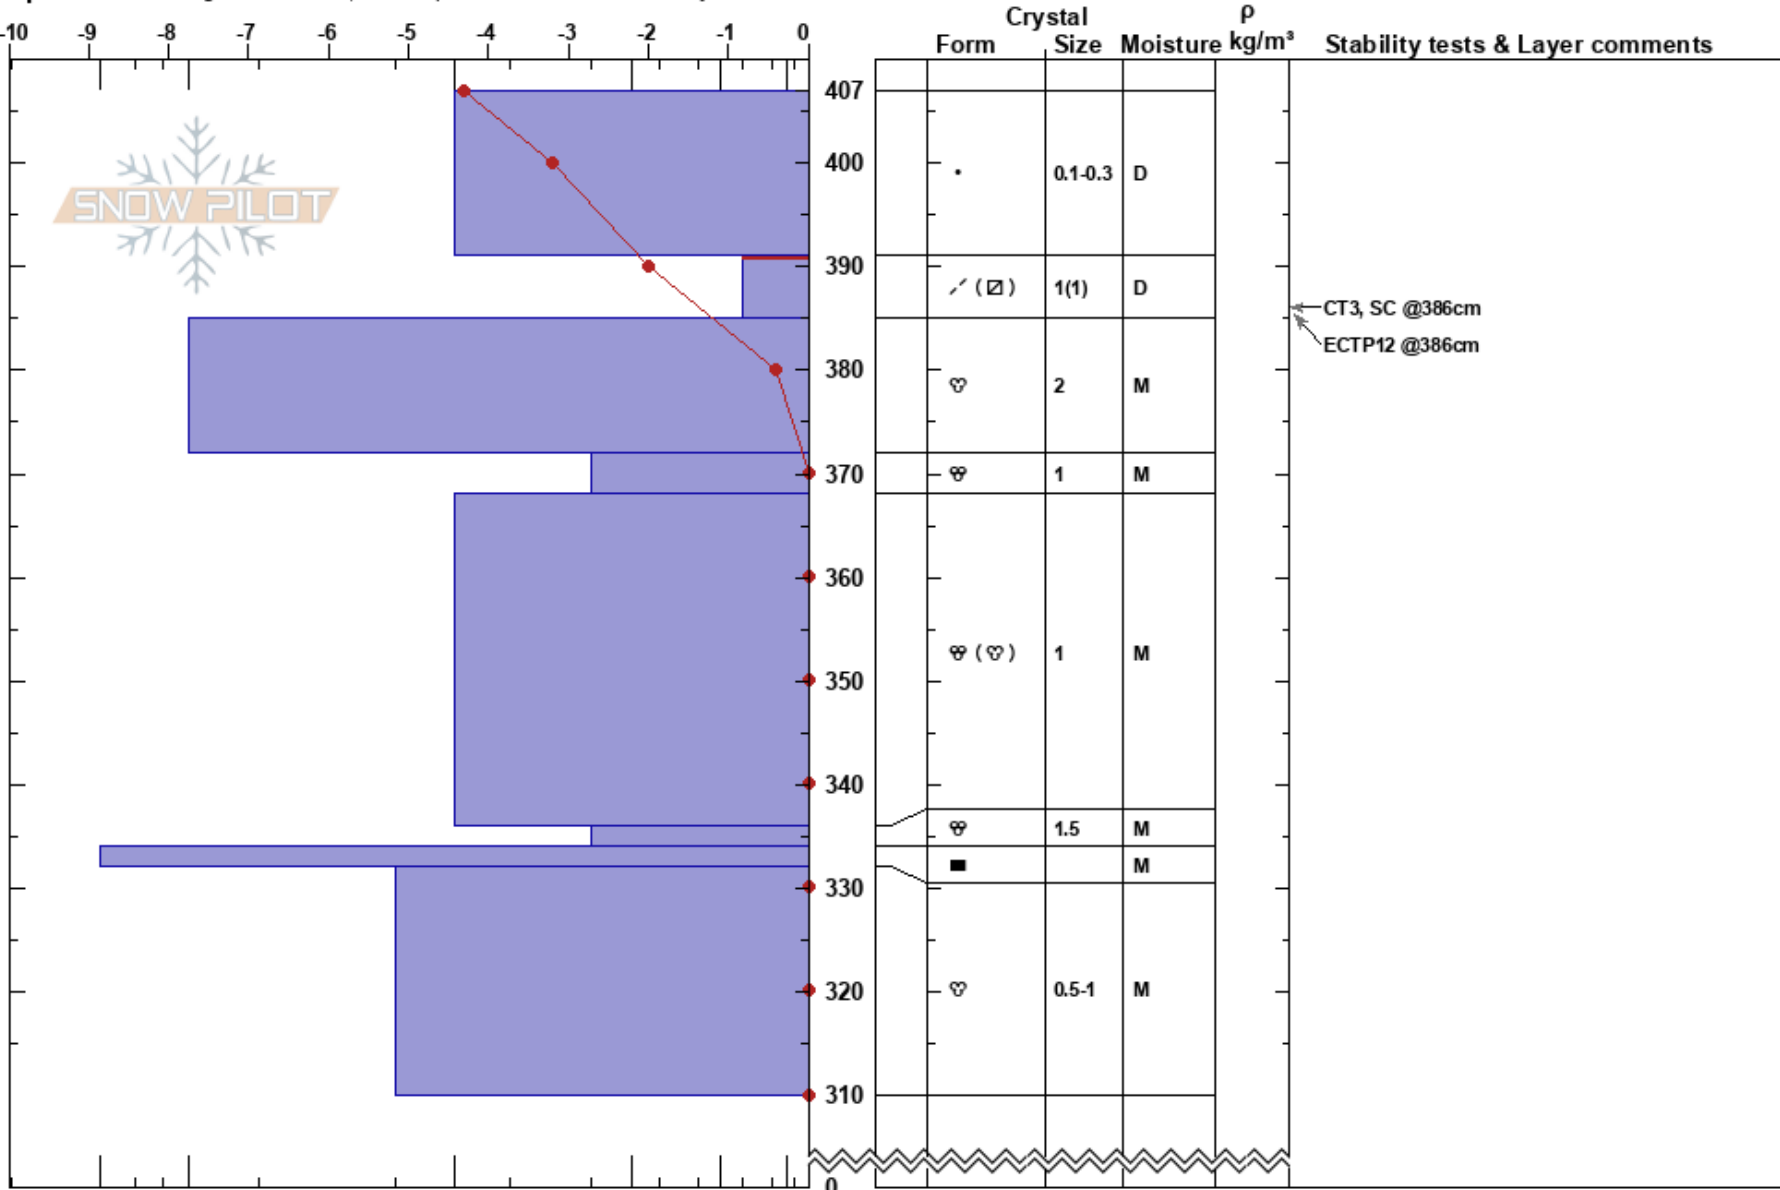

Av. Path 39  
 Khibiny mountains  
 Russia  
**Elevation:** 818 m  
**Aspect:** SE

Mikhail Ryabchikov  
 28/04/2022 - 13:15  
**Co-ord:**  
**Slope Angle:** 28°  
**Wind Loading:** previous

**Stability:**  
**Air Temperature:** -5.7°C **PF:**22 **HS:**407 391-385cm:Problematic layer  
**Sky Cover:** BKN  
**Precipitation:** NO  
**Wind:** NW Light Breeze

**Specifics:** Pit dug in a Ski Area; Pit is representative of backcountry

**Notes:**