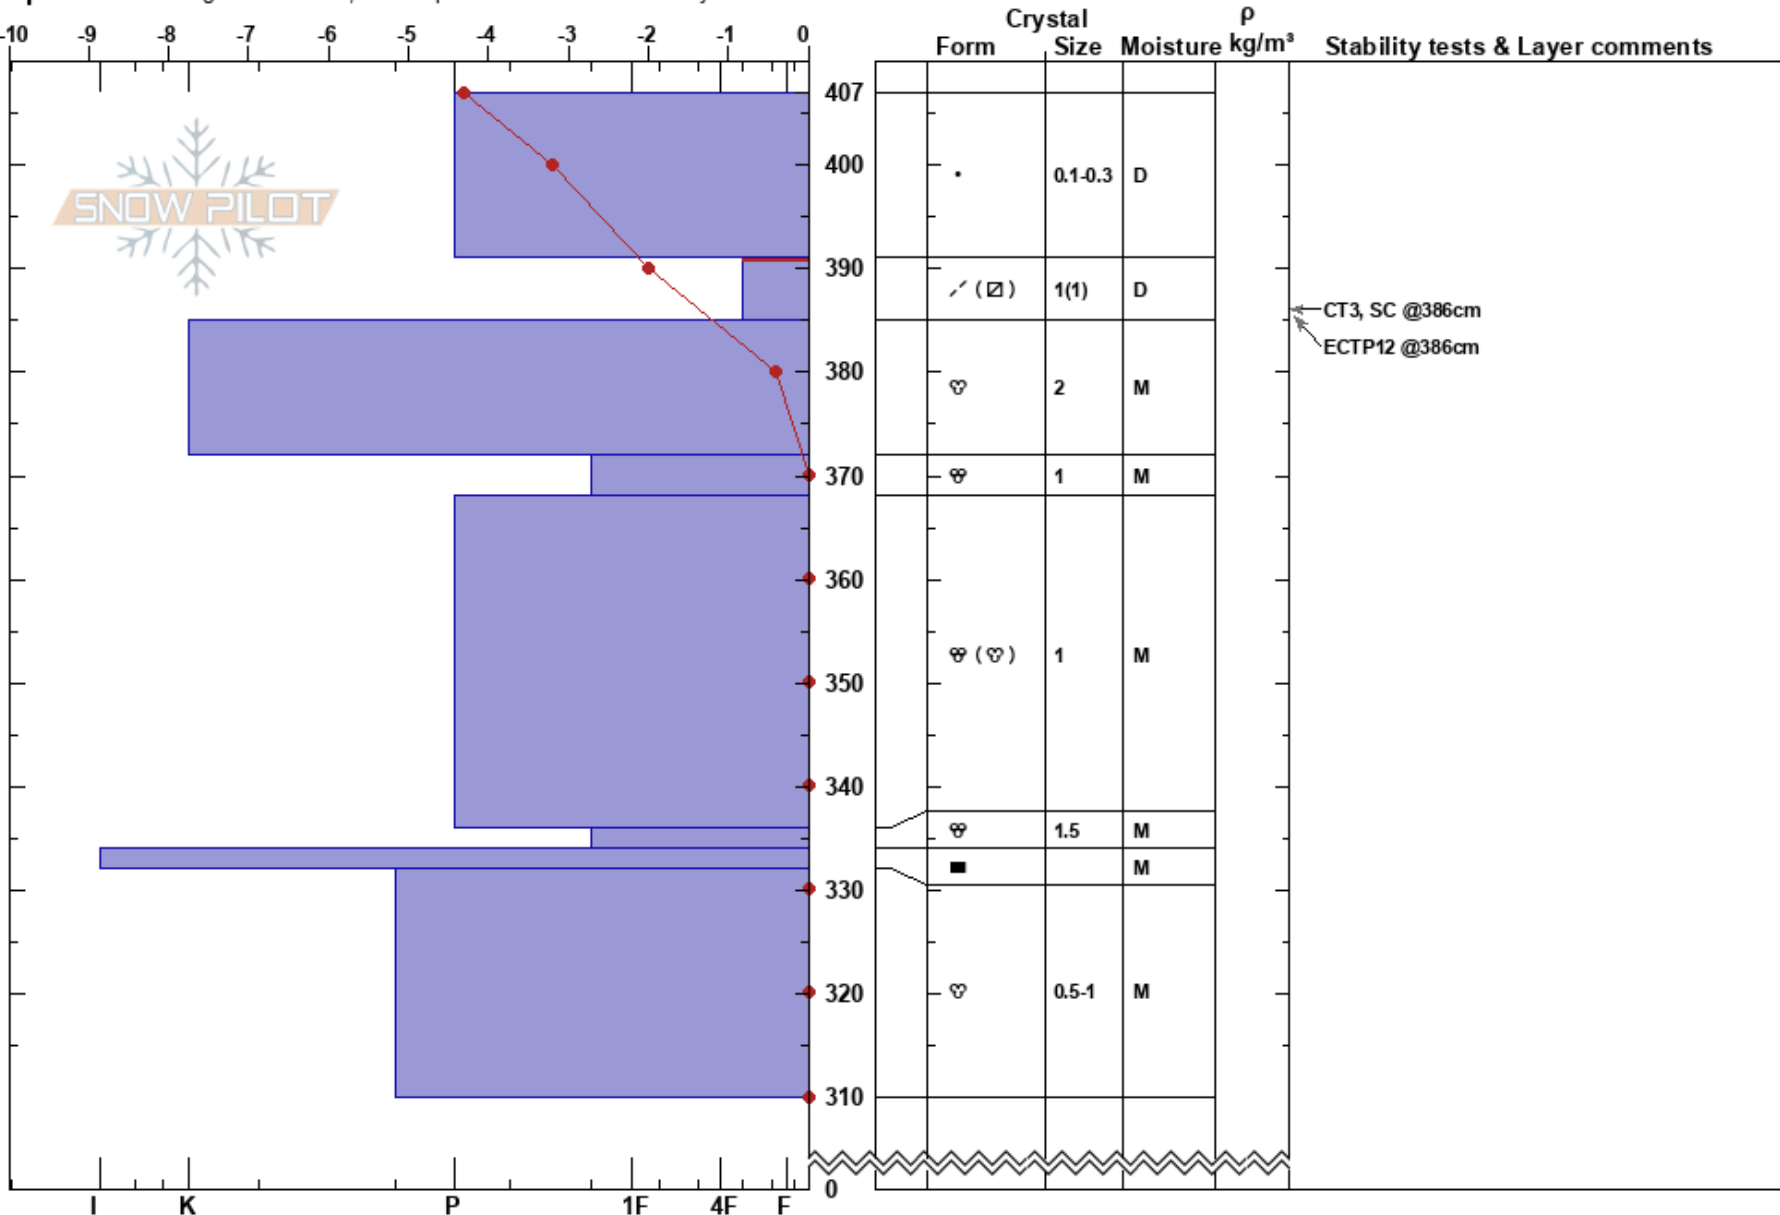

Av. Path 39  
 Khibiny mountains  
 Russia  
**Elevation:** 818 m  
**Aspect:** SE

Mikhail Ryabchikov  
 28/04/2022 - 13:15  
**Co-ord:**  
**Slope Angle:** 28°  
**Wind Loading:** previous

**Stability:**  
**Air Temperature:** -5.7°C **PF:**22 **HS:**407 391-385cm:Problematic layer  
**Sky Cover:** BKN  
**Precipitation:** NO  
**Wind:** NW Light Breeze

**Specifics:** Pit dug in a Ski Area; Pit is representative of backcountry

Notes: