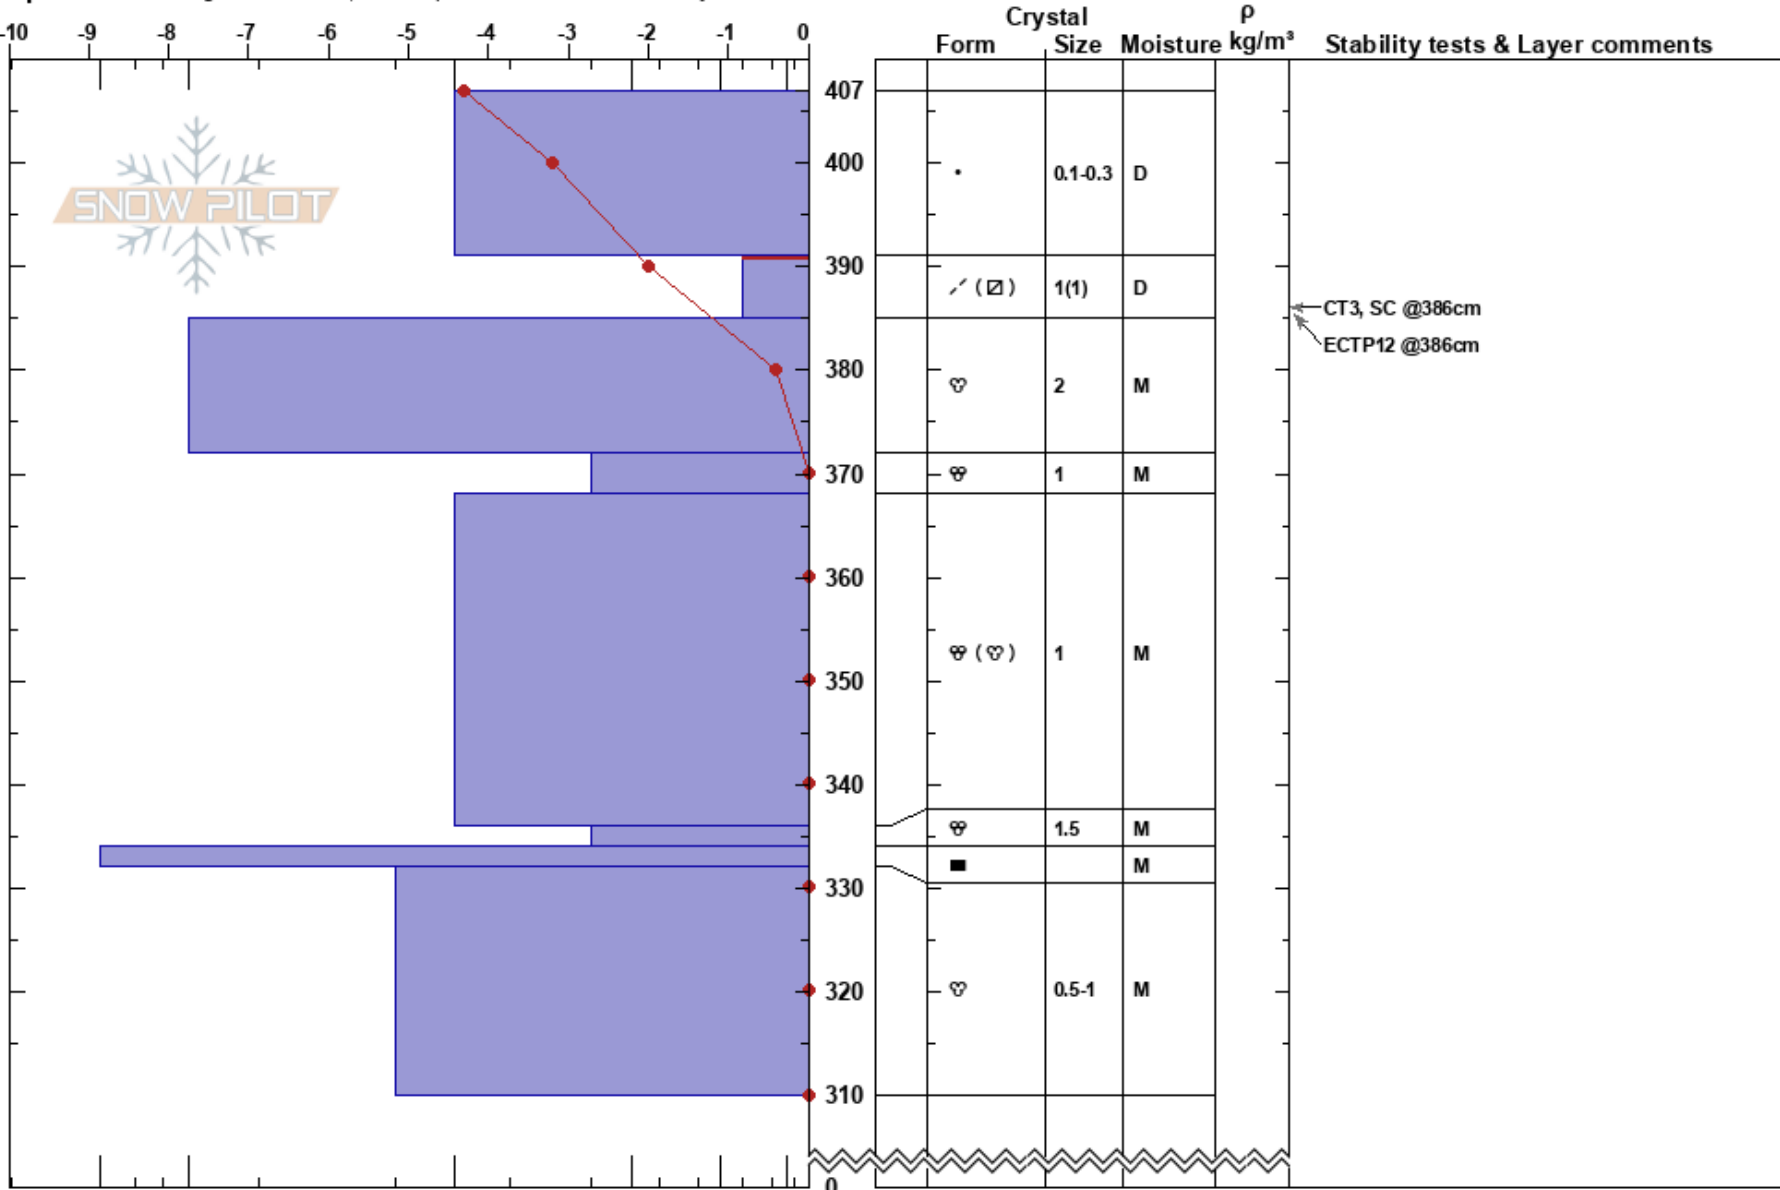

Av. Path 39
 Khibiny mountains
 Russia
Elevation: 818 m
Aspect: SE

Mikhail Ryabchikov
 28/04/2022 - 13:15
Co-ord:
Slope Angle: 28°
Wind Loading: previous

Stability:
Air Temperature: -5.7°C **PF:**22 **HS:**407 391-385cm:Problematic layer
Sky Cover: BKN
Precipitation: NO
Wind: NW Light Breeze

Specifics: Pit dug in a Ski Area; Pit is representative of backcountry

Notes: