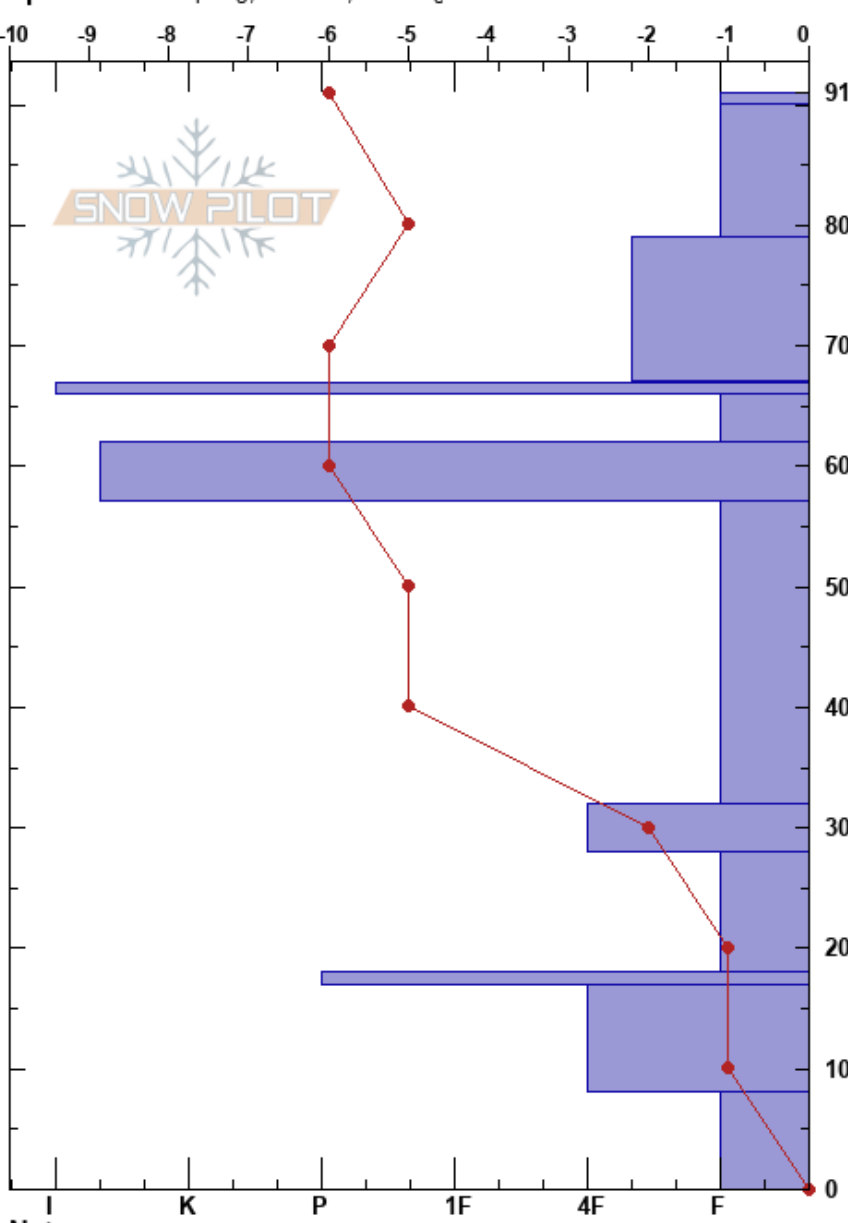

Lost Trail Pass  
 Bitterroot  
 MT  
 Elevation: 7600 ft  
 Aspect: 322°  
 Specifics: Collapsing, localized; Cracking

Logan King  
 12/14/2017 - 11:15am  
 Co-ord: 45.68284N, -113.97517W  
 Slope Angle: 18°  
 Wind Loading:

Stability: **HS:91**  
 Air Temperature: -5°C PF:25 67-66.9cm: Problematic layer  
 Sky Cover: X  
 Precipitation: NO  
 Wind: S Calm

Height (cm)	Crystal		Moisture	$\rho$ kg/m <sup>3</sup>	Stability tests & Layer comments
	Form	Size			
91	∨				
80	/				
70	⊖				
67	⊠	0.5			← ECTP21 @67cm ← CT20, Q2 @67cm
60	⊠	1.5-2			
57	■				← ECTN23 @57cm ← CT21, Q2 @57cm
50					
40	□	2			
30	□				
20	□				
15	⊙				
10	□				
0	^				