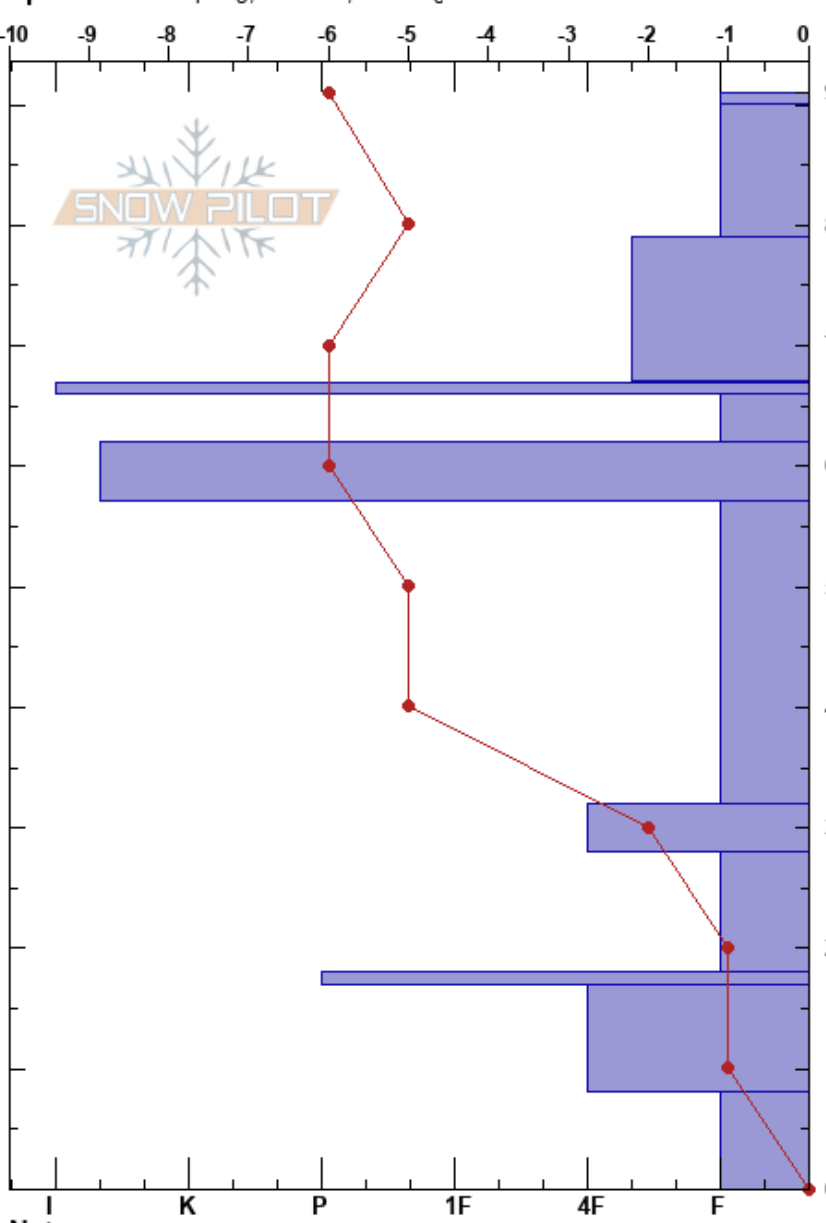

Lost Trail Pass
 Bitterroot
 MT
 Elevation: 7600 ft
 Aspect: 322°
 Specifics: Collapsing, localized; Cracking

Logan King
 12/14/2017 - 11:15am
 Co-ord: 45.68284N, -113.97517W
 Slope Angle: 18°
 Wind Loading:

Stability:
 Air Temperature: -5°C
 Sky Cover: X
 Precipitation: NO
 Wind: S Calm

HS:91
 PF:25
 67-66.9cm: Problematic layer

Depth (cm)	Crystal		Moisture	ρ kg/m ³	Stability tests & Layer comments
	Form	Size			
91	∨				
80	/				
70	⊖				
67	⊠	0.5			← ECTP21 @67cm ← CT20, Q2 @67cm
60	⊠	1.5-2			
57	■				← ECTN23 @57cm ← CT21, Q2 @57cm
50					
40	□	2			
30	□				
20	□				
15	⊙				
10	□				
0	^				