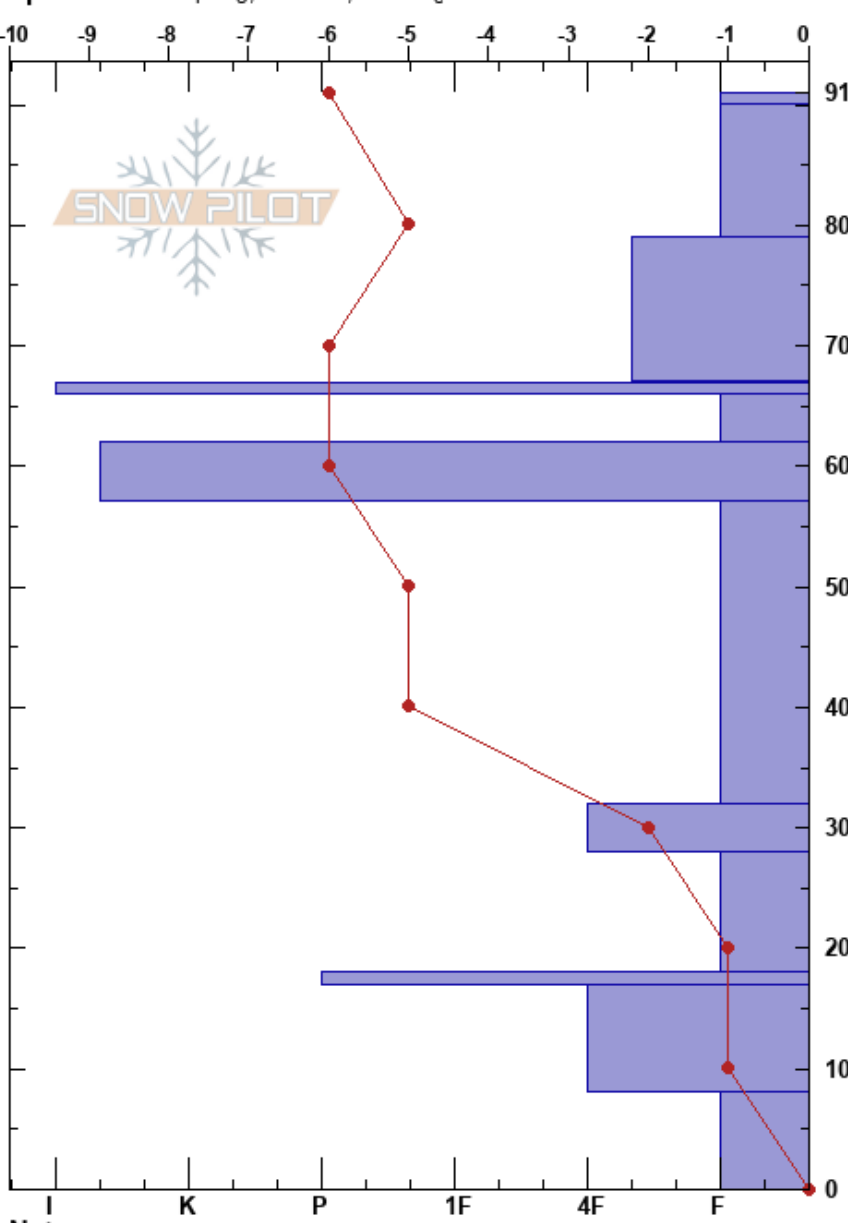

Lost Trail Pass
 Bitterroot
 MT
 Elevation: 7600 ft
 Aspect: 322°
 Specifics: Collapsing, localized; Cracking

Logan King
 12/14/2017 - 11:15am
 Co-ord: 45.68284N, -113.97517W
 Slope Angle: 18°
 Wind Loading:

Stability: **HS:91**
 Air Temperature: -5°C PF:25 67-66.9cm: Problematic layer
 Sky Cover: X
 Precipitation: NO
 Wind: S Calm

Height (cm)	Crystal		Moisture	ρ kg/m ³	Stability tests & Layer comments
	Form	Size			
91	∨				
80	/				
70	⊖				
67	⊠	0.5			← ECTP21 @67cm ← CT20, Q2 @67cm
60	⊠	1.5-2			
57	■				← ECTN23 @57cm ← CT21, Q2 @57cm
50					
40	□	2			
30	□				
20	□				
18	⊙				
10	□				
0	^				