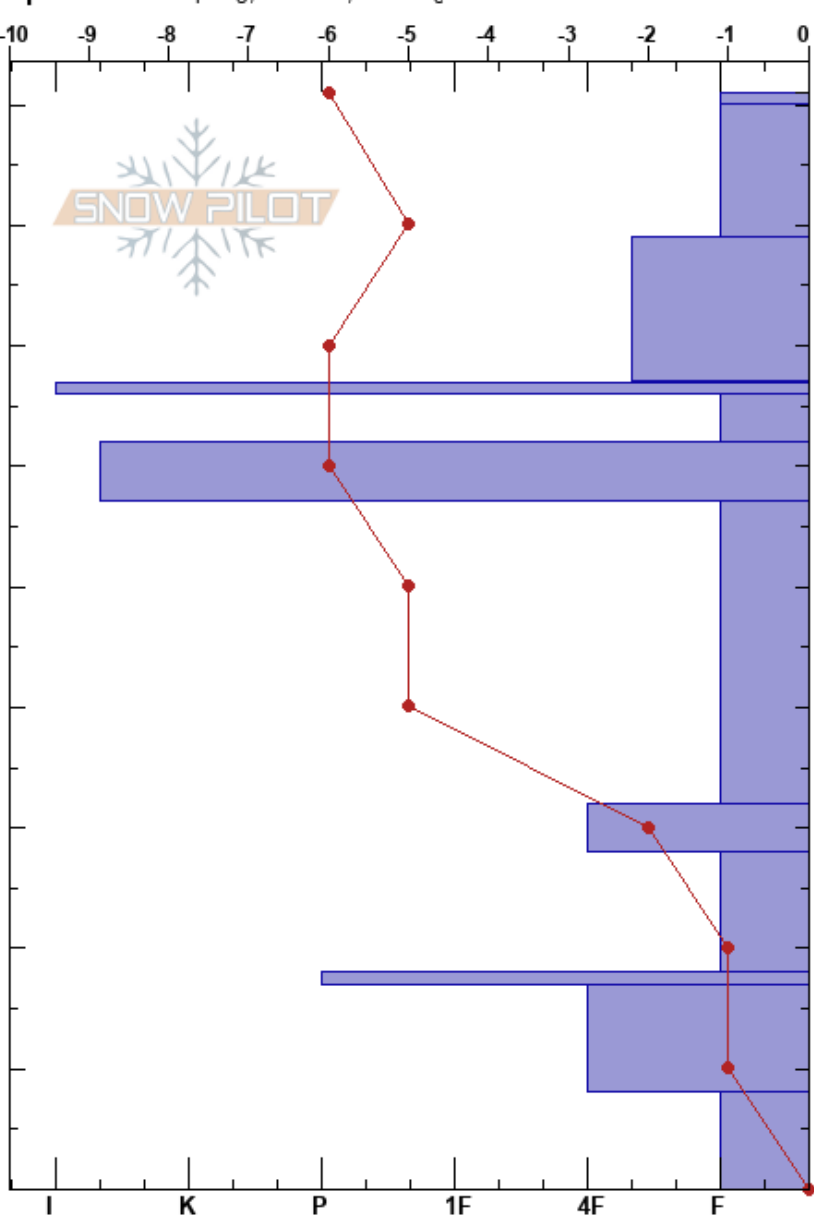

Lost Trail Pass
 Bitterroot
 MT
 Elevation: 7600 ft
 Aspect: 322°
 Specifics: Collapsing, localized; Cracking

Logan King
 12/14/2017 - 11:15am
 Co-ord: 45.68284N, -113.97517W
 Slope Angle: 18°
 Wind Loading:

Stability:
 Air Temperature: -5°C
 Sky Cover: X
 Precipitation: NO
 Wind: S Calm

HS:91
 PF:25
 67-66.9cm: Problematic layer

Height (cm)	Crystal		Moisture	ρ kg/m³	Stability tests & Layer comments
	Form	Size			
91	∨				
80	/				
70	⊖				
67	⊠	0.5			← ECTP21 @67cm ← CT20, Q2 @67cm
60	⊠	1.5-2			
57	■				← ECTN23 @57cm ← CT21, Q2 @57cm
50					
40	□	2			
30	□				
20	□				
18	⊙				
10	□				
0	^				