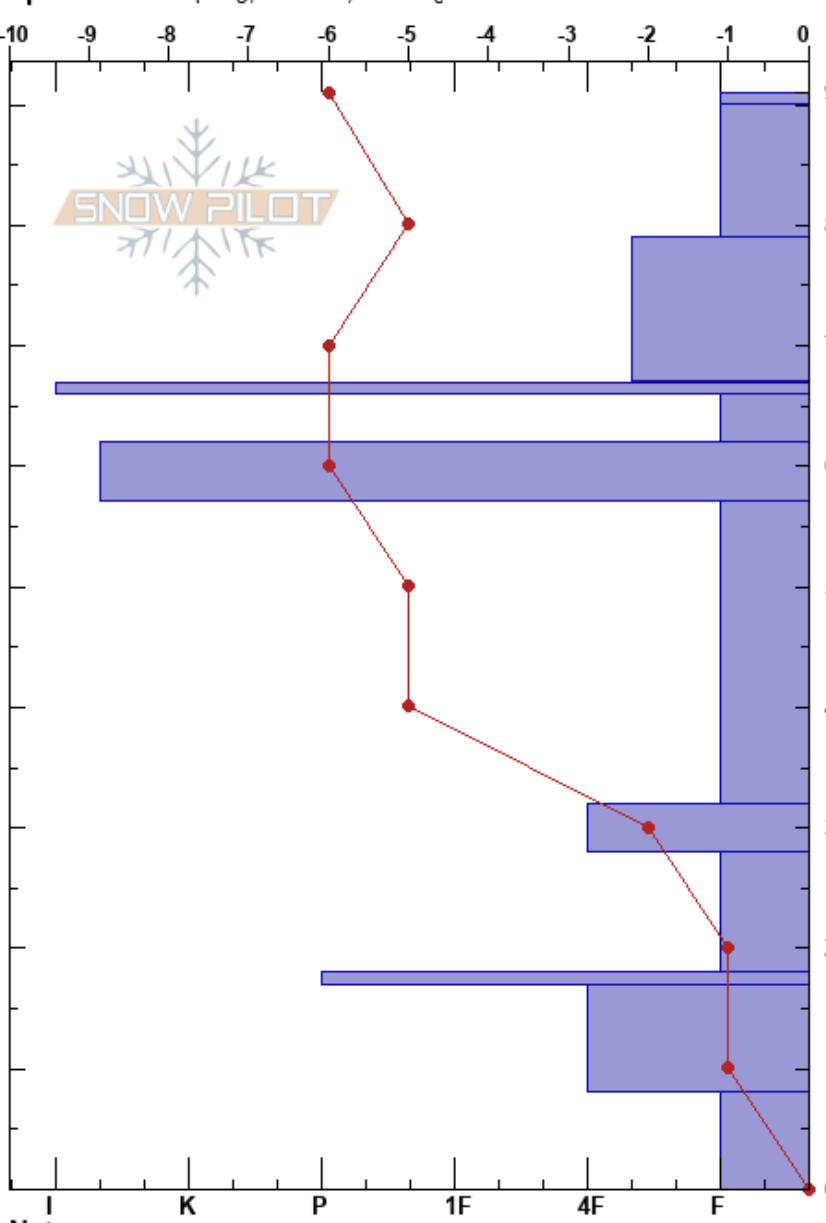

Lost Trail Pass  
 Bitterroot  
 MT  
 Elevation: 7600 ft  
 Aspect: 322°  
 Specifics: Collapsing, localized; Cracking

Logan King  
 12/14/2017 - 11:15am  
 Co-ord: 45.68284N, -113.97517W  
 Slope Angle: 18°  
 Wind Loading:

Stability: **HS:91**  
 Air Temperature: -5°C PF:25 67-66.9cm: Problematic layer  
 Sky Cover: X  
 Precipitation: NO  
 Wind: S Calm

Elevation (cm)	Crystal		Moisture	$\rho$ kg/m <sup>3</sup>	Stability tests & Layer comments
	Form	Size			
91	∨				
80	/				
70	⊖				
67	⊠	0.5			← ECTP21 @67cm ← CT20, Q2 @67cm
60	⊠	1.5-2			
57	■				← ECTN23 @57cm ← CT21, Q2 @57cm
50					
40	□	2			
30	□				
20	□				
15	⊙				
10	□				
0	^				