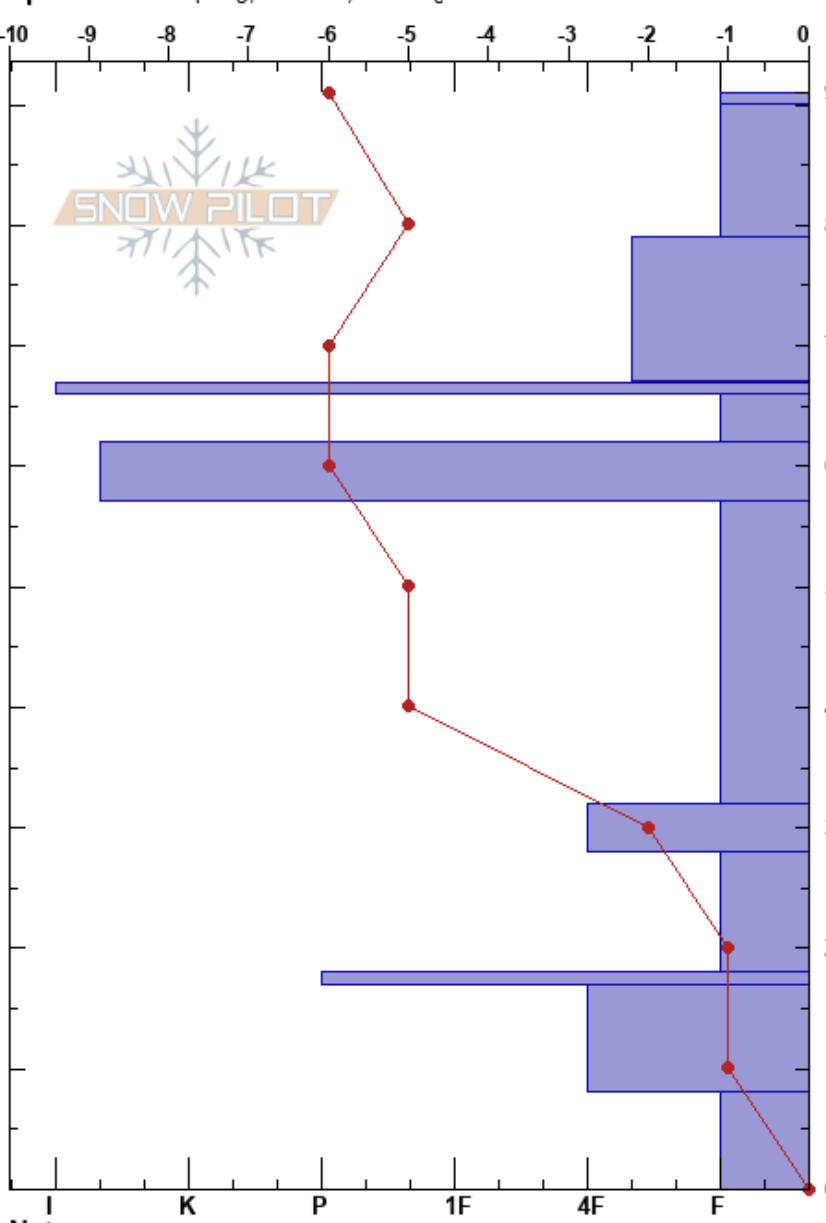

Lost Trail Pass  
 Bitterroot  
 MT  
 Elevation: 7600 ft  
 Aspect: 322°  
 Specifics: Collapsing, localized; Cracking

Logan King  
 12/14/2017 - 11:15am  
 Co-ord: 45.68284N, -113.97517W  
 Slope Angle: 18°  
 Wind Loading:

Stability: **HS:91**  
 Air Temperature: -5°C PF:25 67-66.9cm: Problematic layer  
 Sky Cover: X  
 Precipitation: NO  
 Wind: S Calm

Height (cm)	Crystal		Moisture	$\rho$ kg/m <sup>3</sup>	Stability tests & Layer comments
	Form	Size			
91	∨				
80	/				
70	⊖				
67	⊠	0.5			← ECTP21 @67cm ← CT20, Q2 @67cm
60	⊠	1.5-2			
57	■				← ECTN23 @57cm ← CT21, Q2 @57cm
50					
40	□	2			
30	□				
20	□				
10	⊙				
0	∧				