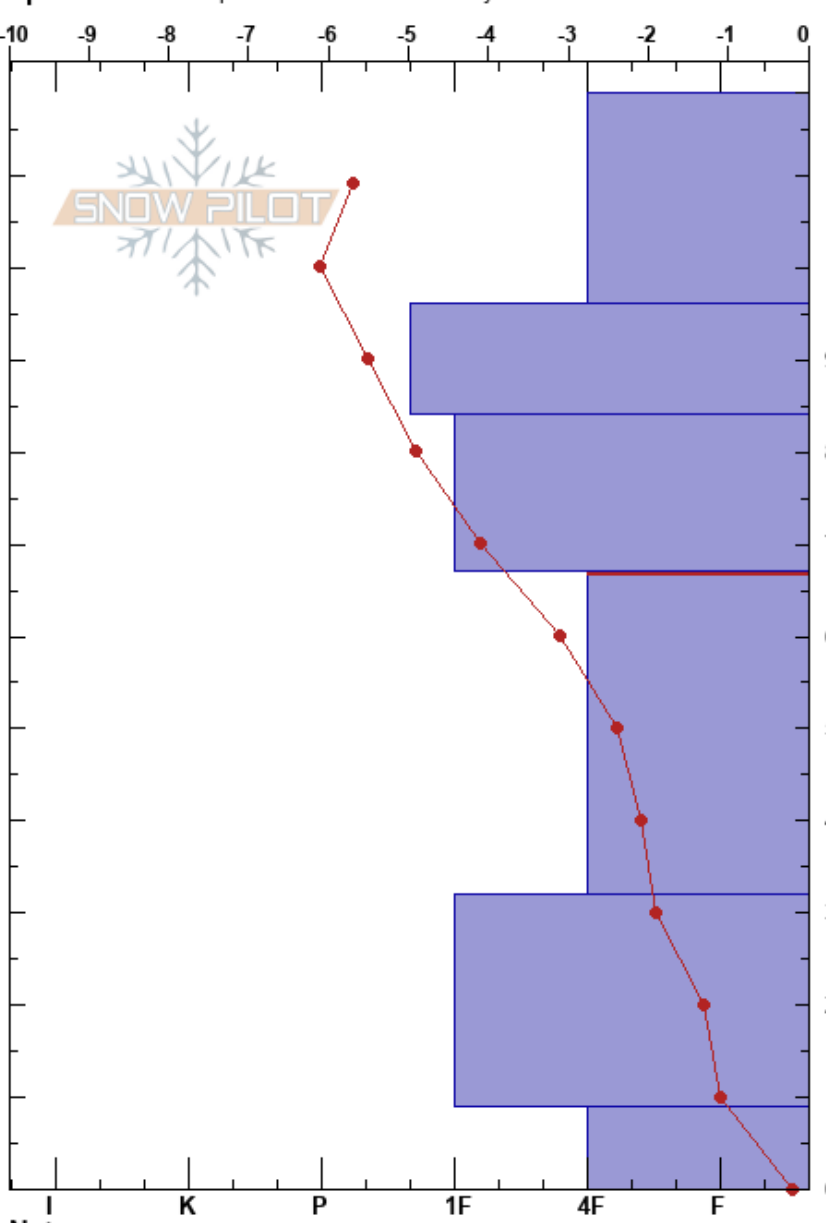

larch top
 Banff, Yoho and Kootenay 17/02/2022 - 14:00
 AB
Elevation: 2400 m
Aspect: NW
Specifics: Pit is representative of backcountry

eli fischbuch
 17/02/2022 - 14:00
Co-ord:
Slope Angle: 20°
Wind Loading:

Stability: HS:119 Layer Notes:
Air Temperature: -5.8°C PF:27 67-32cm:Problematic layer
Sky Cover: BKN
Precipitation: S-1
Wind: W Light Breeze

Depth (cm)	Crystal		Moisture	ρ kg/m³	Stability tests & Layer comments
	Form	Size			
119	+	1		145	
110	/	1	D		
100					
90	●	1	D	235	
80					
70	□	2		220	
67					CT23, SP @67cm CT26, SP @67cm
60				160	
50	□	3	D		
40					
30				210	
20	□	2	D		
10					
0	□	3-4	D	140	