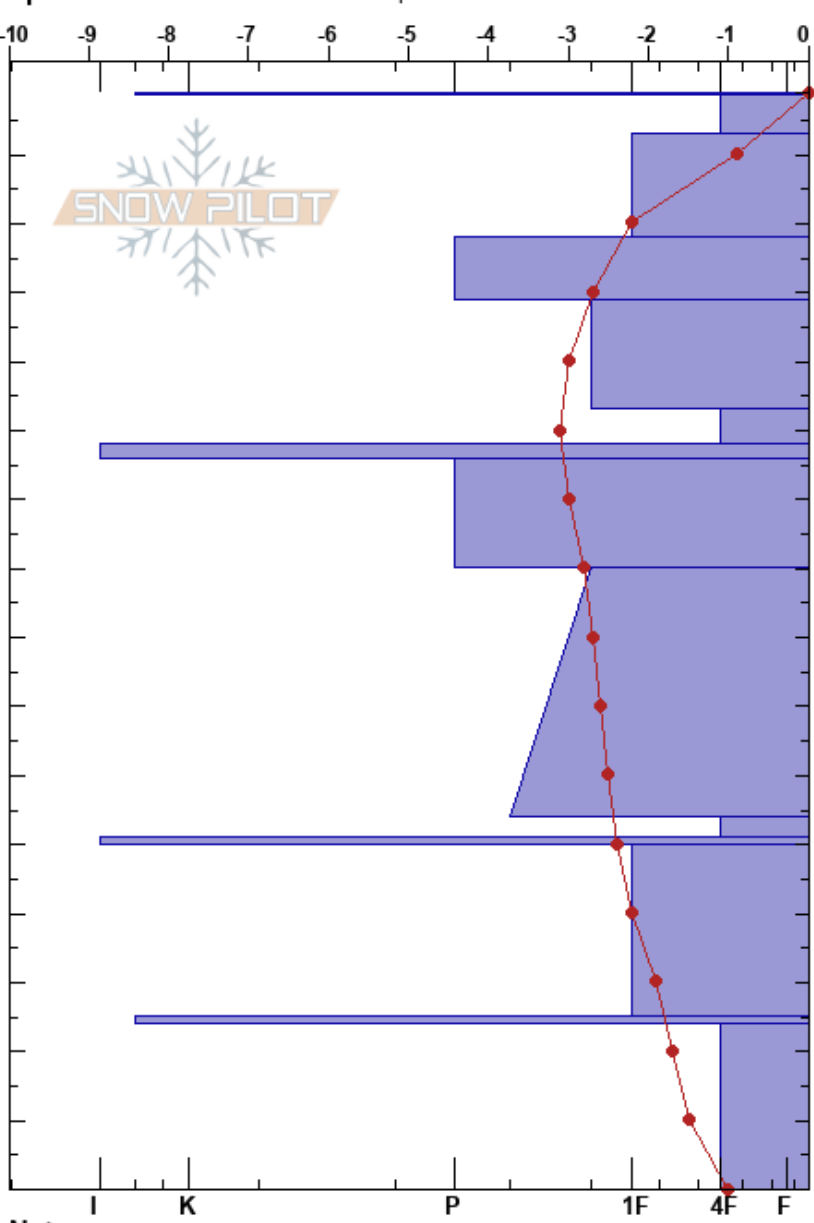

Vudyavrchorr, Smart
 Khibiny mountains
 Russia
Elevation: 975 m
Aspect: SE
Specifics: Snowmobile tracks on slope

Mikhail Ryabchikov
 17/04/2022 - 12:10
Co-ord: 67.64000N, 33.61823E
Slope Angle: 43°
Wind Loading: yes

Stability: Good **HS:** 159
Air Temperature: 1.5°C **PF:** 16 **108-106cm:** hard rime
Sky Cover: SCT **54-51cm:** Problematic layer
Precipitation: NO
Wind: NW Moderate

Elevation (cm)	Crystal		Moisture	ρ kg/m ³	Stability tests & Layer comments
	Form	Size			
159	-		M		
150	/	0.5-1	D-M		
140	●	0.5	D		
130	•	0.3	D		
120	●	0.3-0.5	D		
110	□	1.5	D		
100	■		D		108-106cm: hard rime
90	●	0.5	D		
80	● (■)	0.5(1)	D		
70					
60					
50	□	1.5	D		← CT23, RP @53cm
40	■		D		
30	⊖	1-1.5	D		
20	■		D		
10	^	3	D		
0					← ECTX