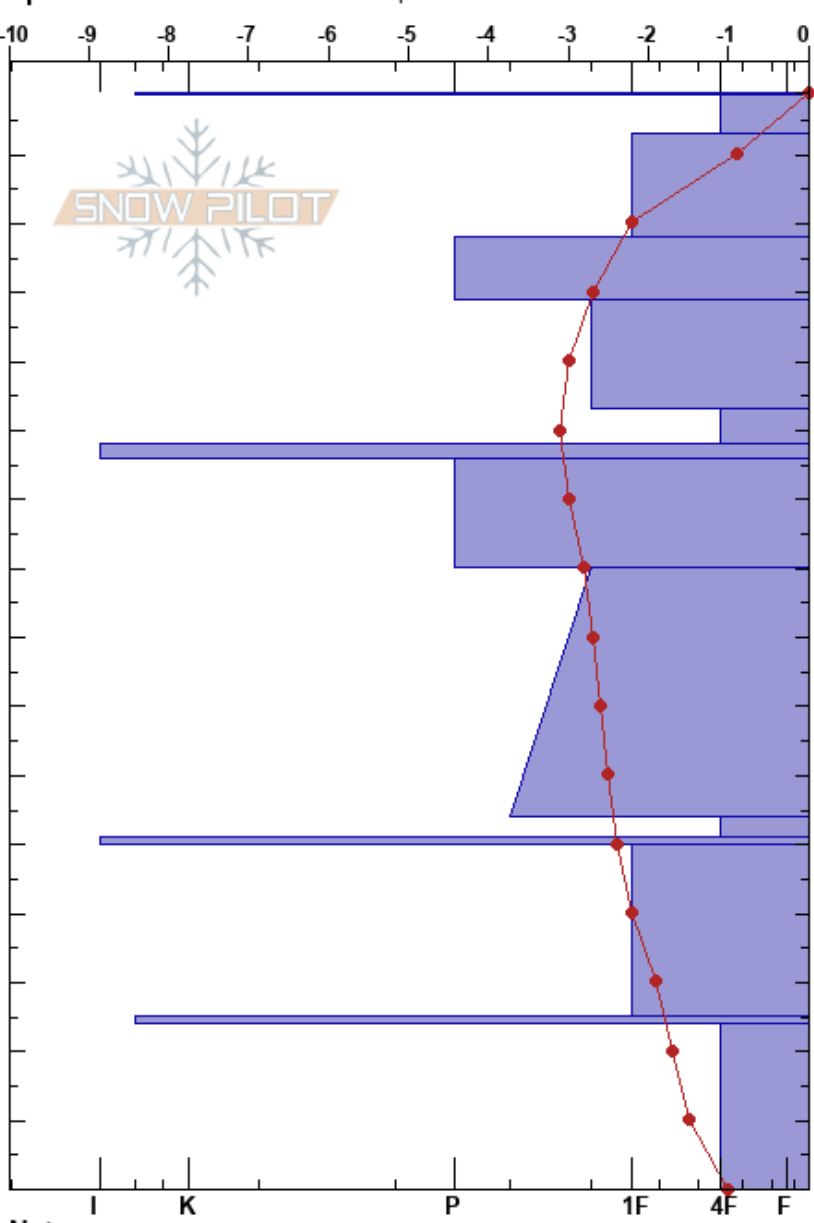

Vudyavrchorr, Smart
 Khibiny mountains
 Russia
Elevation: 975 m
Aspect: SE
Specifics: Snowmobile tracks on slope

Mikhail Ryabchikov
 17/04/2022 - 12:10
Co-ord: 67.64000N, 33.61823E
Slope Angle: 43°
Wind Loading: yes

Stability: Good **HS:** 159
Air Temperature: 1.5°C **PF:** 16 **Layer Notes:**
 108-106cm: hard rime
 54-51cm: Problematic layer
Sky Cover: SCT
Precipitation: NO
Wind: NW Moderate

Height (cm)	Crystal		Moisture	ρ kg/m ³	Stability tests & Layer comments
	Form	Size			
159	-		M		
150	/	0.5-1	D-M		
140	●	0.5	D		
130	•	0.3	D		
120	●	0.3-0.5	D		
110	□	1.5	D		
100	■		D		108-106cm: hard rime
90	●	0.5	D		
80	● (■)	0.5(1)	D		
70					
60					
50	□	1.5	D		← CT23, RP @53cm
40	■		D		
30	⊖	1-1.5	D		
20	■		D		
10	^	3	D		
0					← ECTX