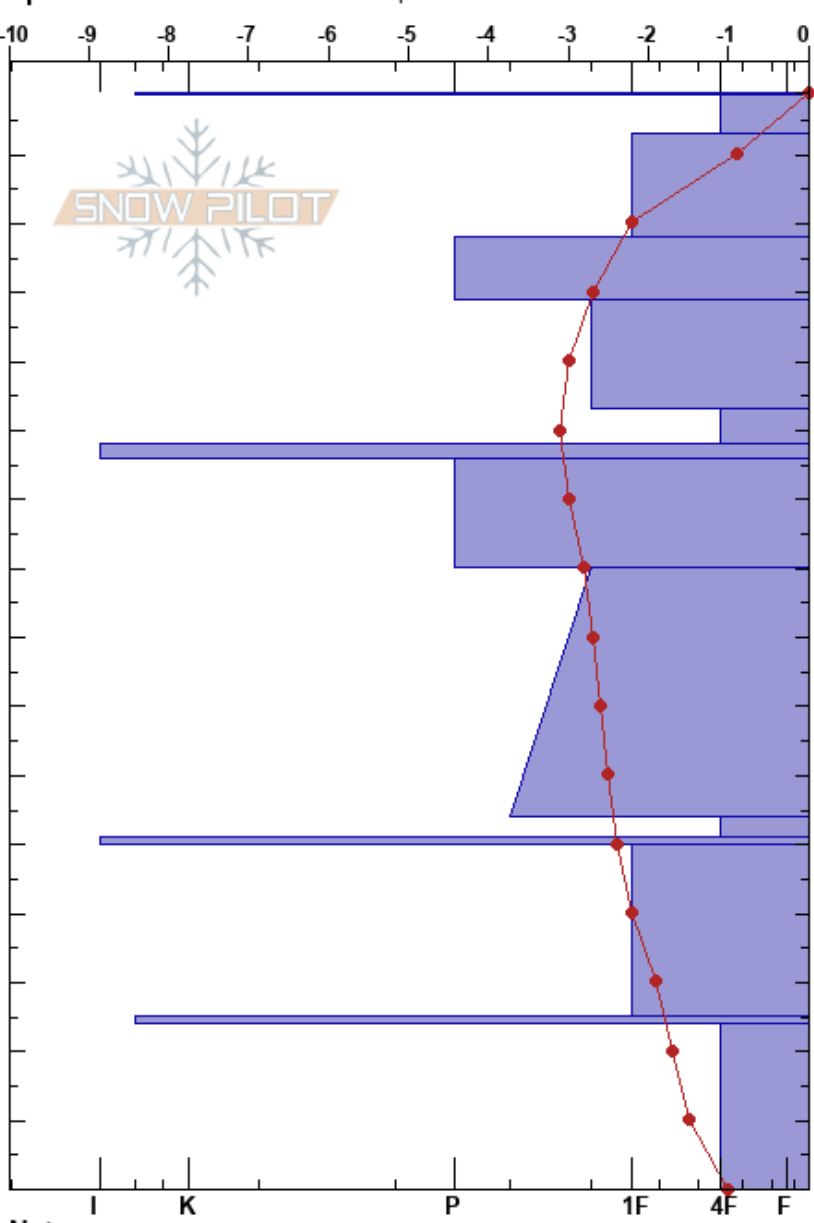

Vudyavrchorr, Smart
 Khibiny mountains
 Russia
Elevation: 975 m
Aspect: SE
Specifics: Snowmobile tracks on slope

Mikhail Ryabchikov
 17/04/2022 - 12:10
Co-ord: 67.64000N, 33.61823E
Slope Angle: 43°
Wind Loading: yes

Stability: Good **HS:** 159
Air Temperature: 1.5°C **PF:** 16 **Layer Notes:**
 108-106cm: hard rime
 54-51cm: Problematic layer
Sky Cover: SCT
Precipitation: NO
Wind: NW Moderate

Elevation (cm)	Crystal		Moisture	ρ kg/m ³	Stability tests & Layer comments
	Form	Size			
159	-		M		
150	/	0.5-1	D-M		
140	●	0.5	D		
130	•	0.3	D		
120	●	0.3-0.5	D		
110	□	1.5	D		
100	■		D		108-106cm: hard rime
90	●	0.5	D		
80	● (■)	0.5(1)	D		
70					
60					
50	□	1.5	D		← CT23, RP @53cm
40	■		D		
30	⊖	1-1.5	D		
20	■		D		
10	^	3	D		
0					← ECTX