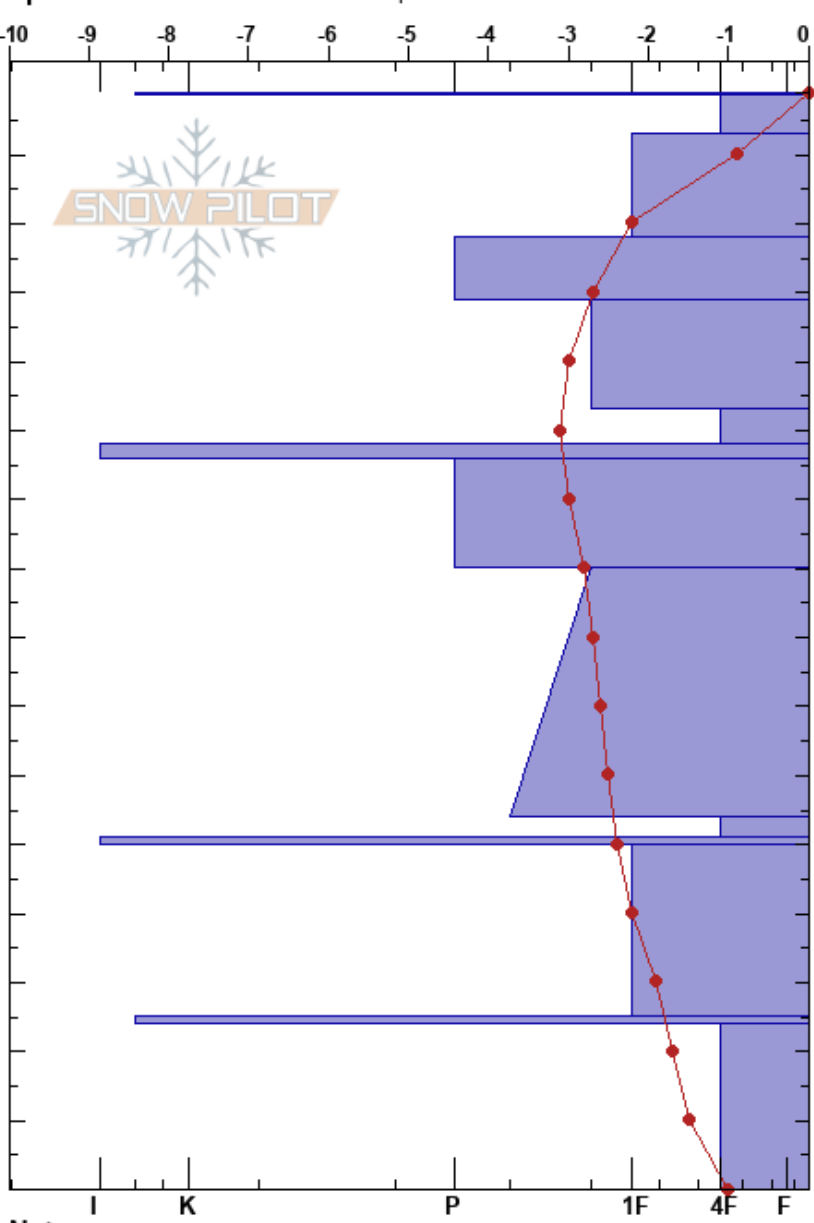

Vudyavrchorr, Smart
 Khibiny mountains
 Russia
Elevation: 975 m
Aspect: SE
Specifics: Snowmobile tracks on slope

Mikhail Ryabchikov
 17/04/2022 - 12:10
Co-ord: 67.64000N, 33.61823E
Slope Angle: 43°
Wind Loading: yes

Stability: Good **HS:** 159
Air Temperature: 1.5°C **PF:** 16 **Layer Notes:**
 108-106cm: hard rime
 54-51cm: Problematic layer
Sky Cover: SCT
Precipitation: NO
Wind: NW Moderate

Elevation (cm)	Crystal		Moisture	ρ kg/m ³	Stability tests & Layer comments
	Form	Size			
159	-		M		
150	/	0.5-1	D-M		
140	●	0.5	D		
130	•	0.3	D		
120	●	0.3-0.5	D		
110	□	1.5	D		
108-106	■		D		108-106cm: hard rime
100	●	0.5	D		
90					
80	● (■)	0.5(1)	D		
70					
60					
50	□	1.5	D		← CT23, RP @53cm
50	■		D		
40	⊖	1-1.5	D		
30					
20	■		D		
10	^	3	D		
0					← ECTX