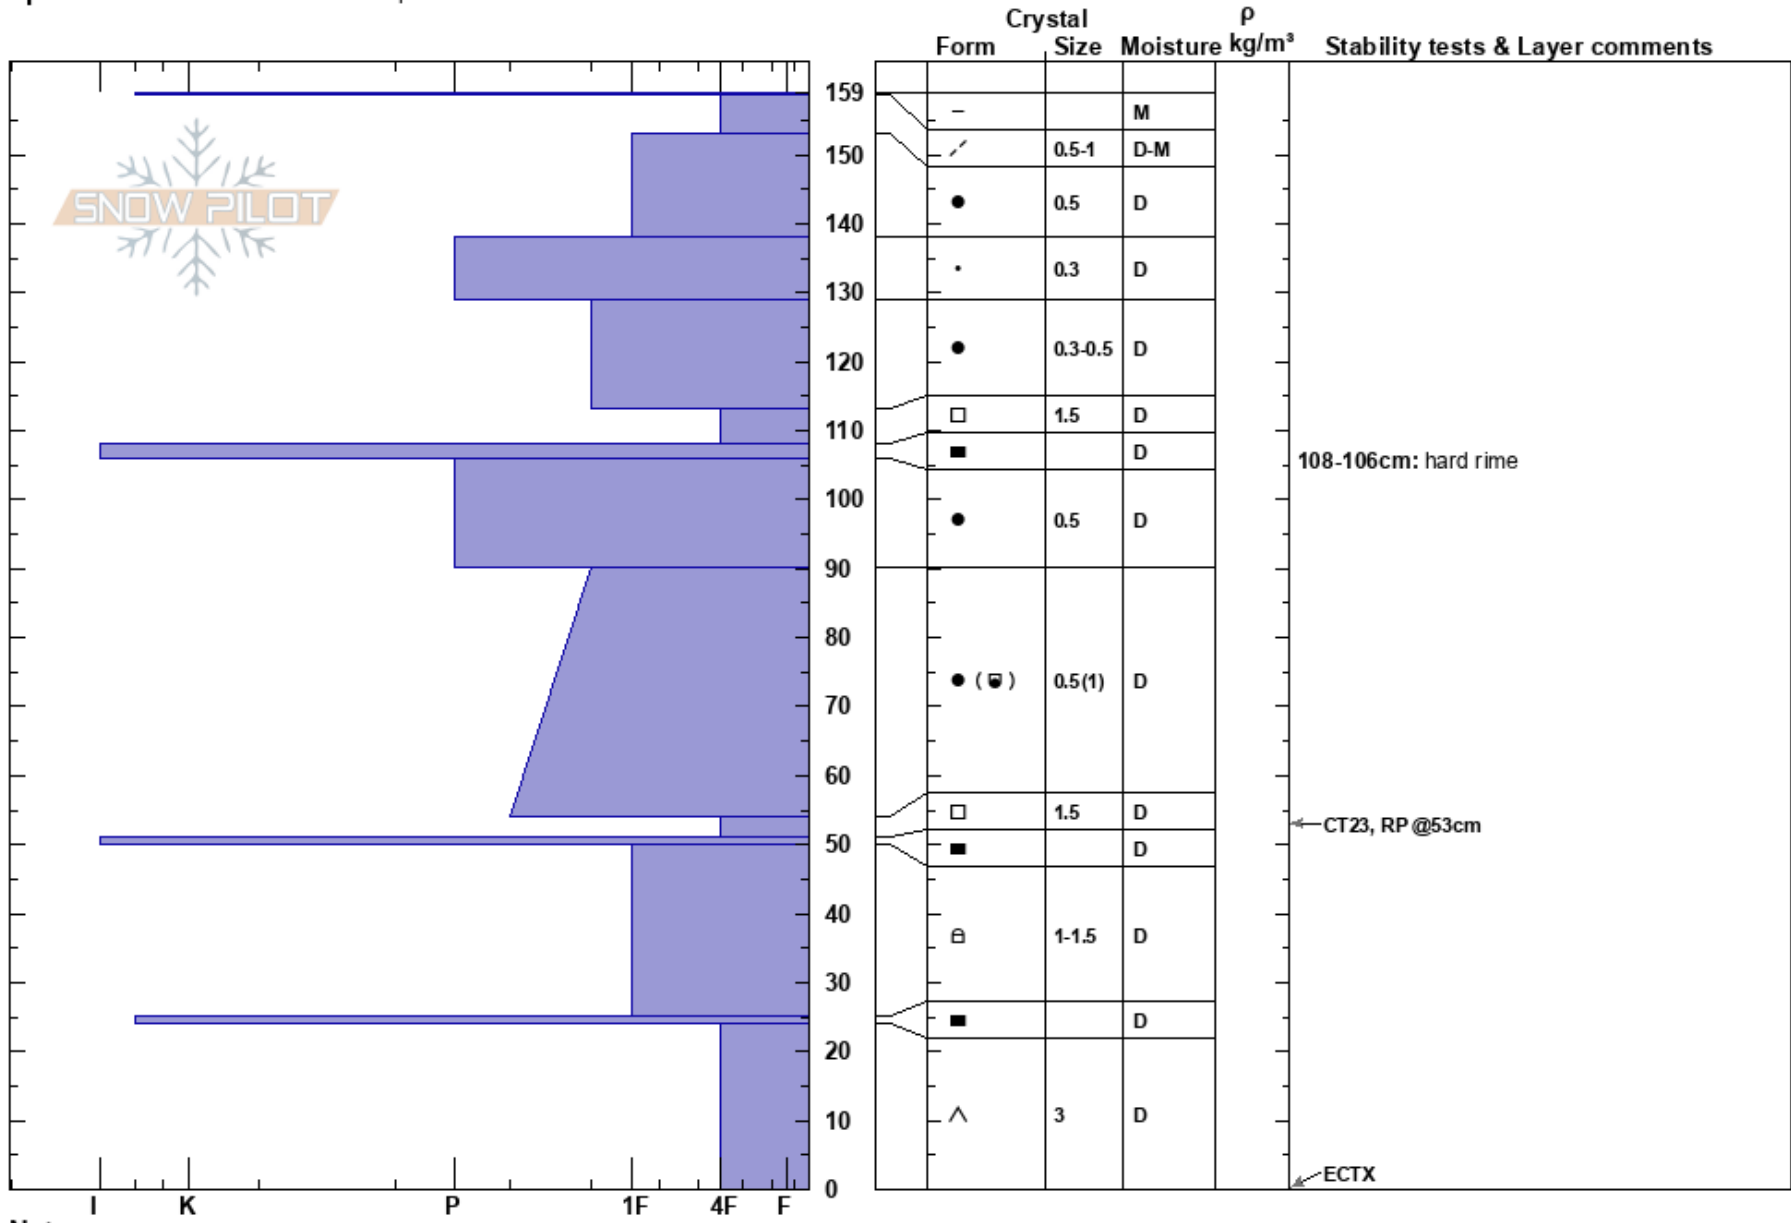

Vudyavrchorr, Smart  
 Khibiny mountains  
 Russia  
**Elevation:** 975 m  
**Aspect:** SE  
**Specifics:** Snowmobile tracks on slope

Mikhail Ryabchikov  
 17/04/2022 - 12:10  
**Co-ord:** 67.64000N, 33.61823E  
**Slope Angle:** 43°  
**Wind Loading:** yes

**Stability:** Good **HS:** 159  
**Air Temperature:** 1.5°C **PF:** 16 **Layer Notes:**  
 108-106cm: hard rime  
 54-51cm: Problematic layer  
**Sky Cover:** SCT  
**Precipitation:** NO  
**Wind:** NW Moderate