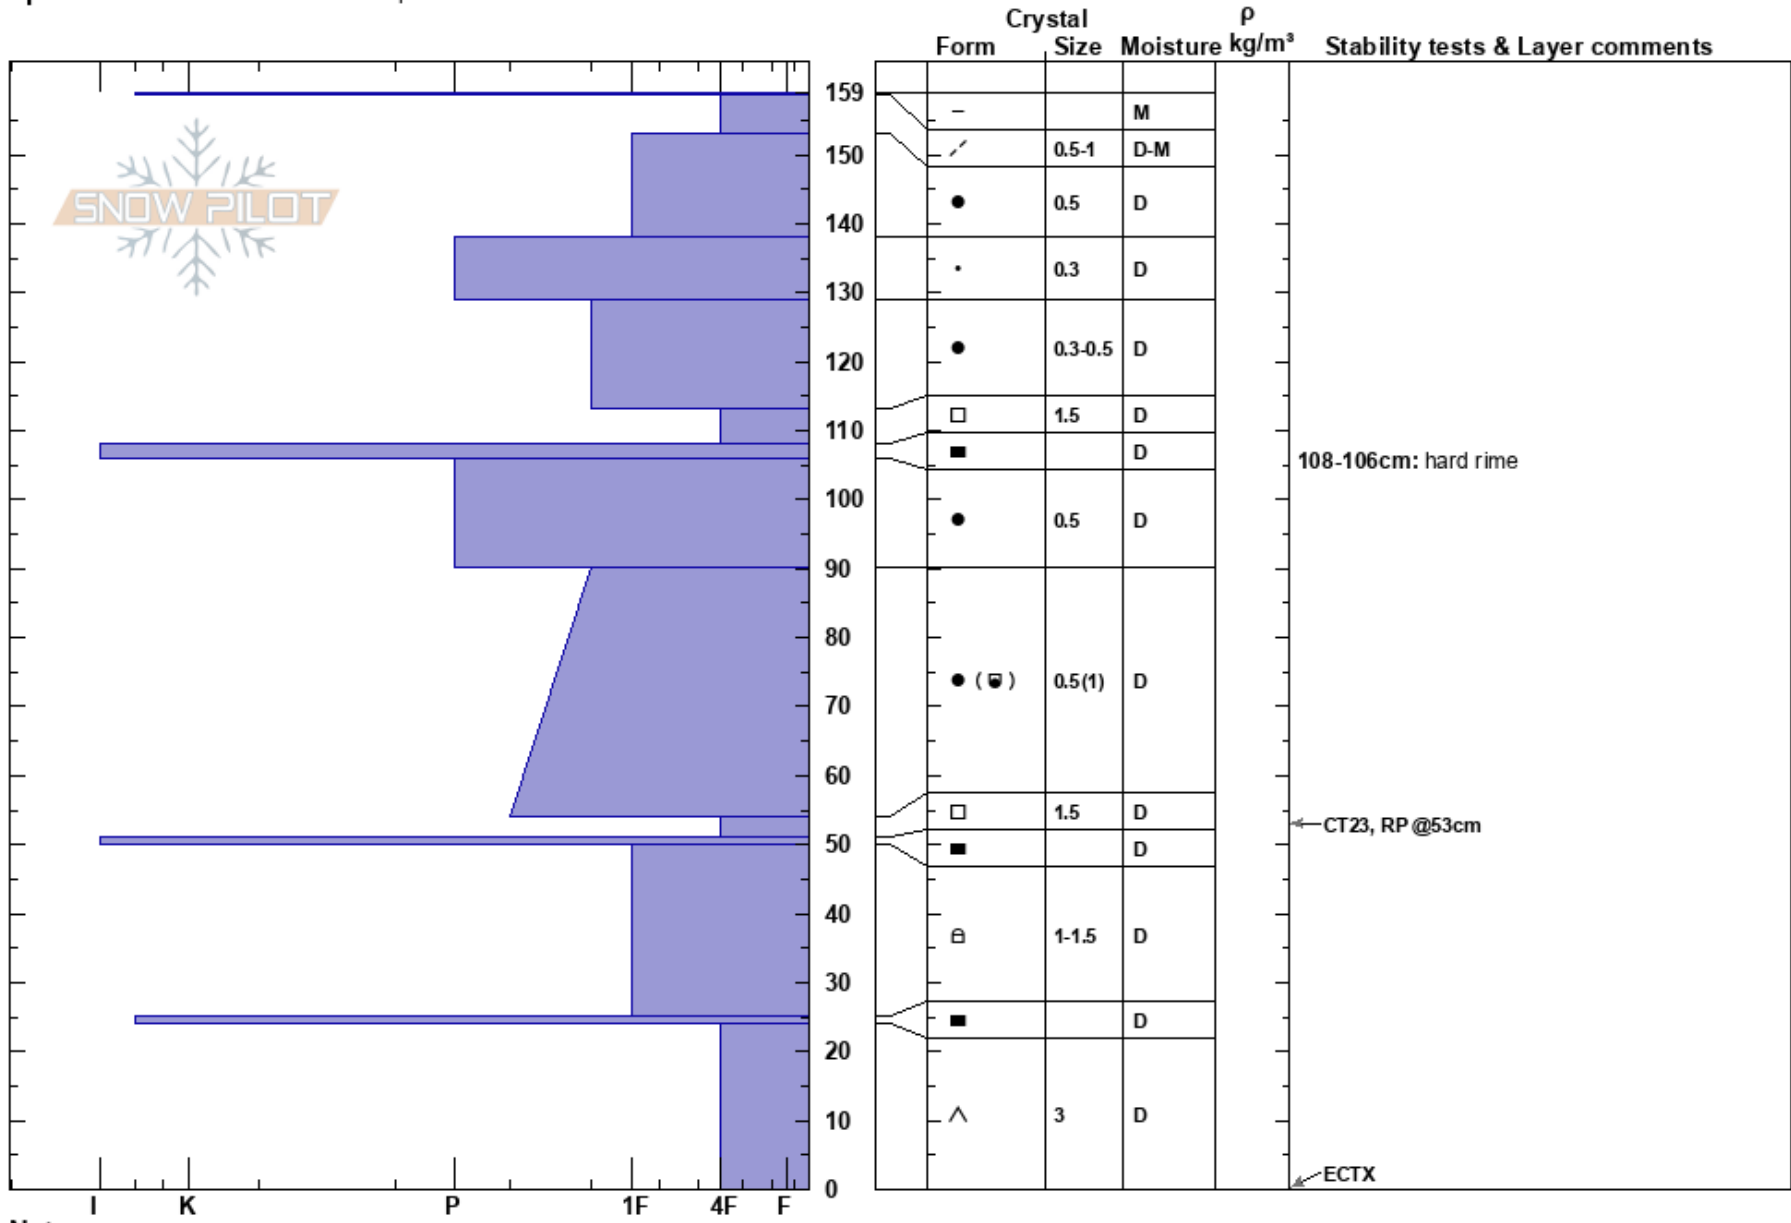

Vudyavrchorr, Smart
 Khibiny mountains
 Russia
Elevation: 975 m
Aspect: SE
Specifics: Snowmobile tracks on slope

Mikhail Ryabchikov
 17/04/2022 - 12:10
Co-ord: 67.64000N, 33.61823E
Slope Angle: 43°
Wind Loading: yes

Stability: Good **HS:** 159
Air Temperature: 1.5°C **PF:** 16 **Layer Notes:**
 108-106cm: hard rime
 54-51cm: Problematic layer
Sky Cover: SCT
Precipitation: NO
Wind: NW Moderate

Notes: