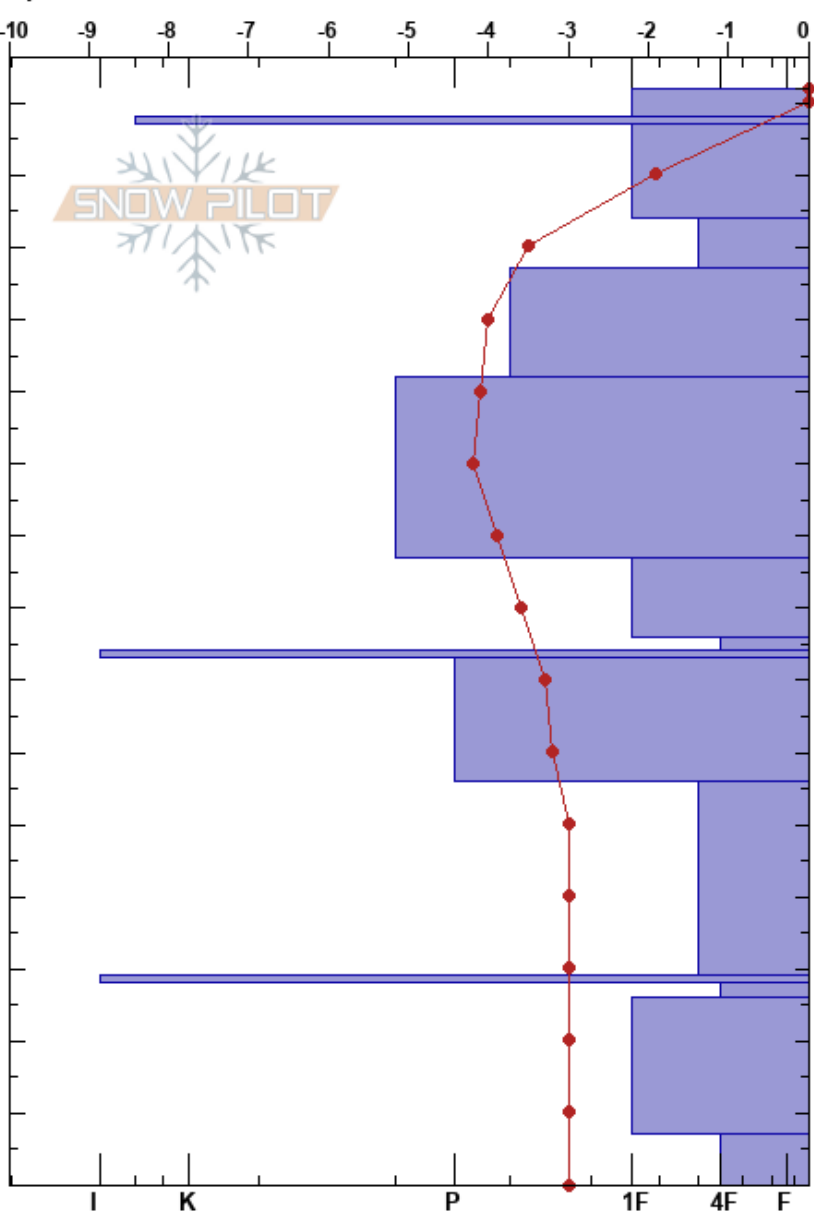

Av.path 227  
 Khibiny mountains  
 Russia  
**Elevation:** 804 m  
**Aspect:**

Mikhail Ryabchikov  
 16/04/2022 - 15:30  
**Co-ord:** 67.67286N, 33.68503E  
**Slope Angle:**  
**Wind Loading:** no

**Stability:** Good **HS:**152 **Layer Notes:**  
**Air Temperature:** -0.4°C **PF:**14 76-74cm:Problematic layer  
**Sky Cover:** FEW  
**Precipitation:** NO  
**Wind:** W Light Breeze

**Specifics:** Pit dug in a Ski Area; Pit is representative of backcountry; Ski tracks on slope

Form	Crystal		$\rho$ kg/m <sup>3</sup>	Stability tests & Layer comments
	Size	Moisture		
∅	1	M		
-		D	300	
●	0.5	D		
∕ (●)	0.5	D	280	
.	0.1-0.3	D	340	
.	0.1	D	420	
☐	0.5-1	D	360	
☐	1	D		
■		D	360	
☐	1	D		
☐	1.5-2	D	320	
■		D		
☐ (∧)	2(4)	D	900 360	
∧	3	D		
∧	3-5	D	280	