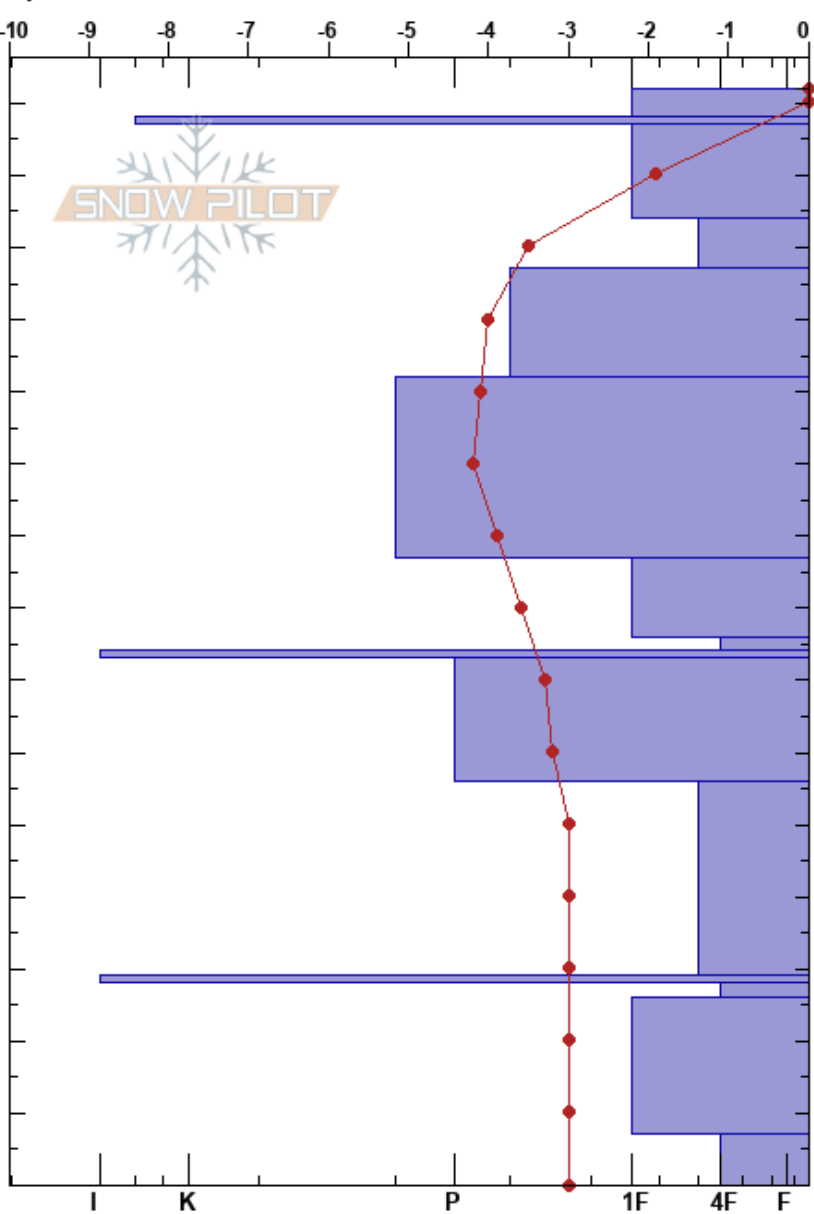

Av.path 227
 Khibiny mountains
 Russia
Elevation: 804 m
Aspect:

Mikhail Ryabchikov
 16/04/2022 - 15:30
Co-ord: 67.67286N, 33.68503E
Slope Angle:
Wind Loading: no

Stability: Good **HS:**152 **Layer Notes:**
Air Temperature: -0.4°C **PF:**14 76-74cm:Problematic layer
Sky Cover: FEW
Precipitation: NO
Wind: W Light Breeze

Specifics: Pit dug in a Ski Area; Pit is representative of backcountry; Ski tracks on slope

Elevation (m)	Crystal		Moisture	ρ kg/m ³	Stability tests & Layer comments
	Form	Size			
152	∅	1	M		
140	-		D	300	
130	•	0.5	D	280	
120	∕ (•)	0.5	D	340	
110	.	0.1-0.3	D	420	
100	.	0.1	D		
90	.				
80	☐	0.5-1	D	360	
70	☐	1	D	360	
60	☐	1	D		
50	☐	1.5-2	D	320	
40	☐				
30	☐ (∧)	2(4)	D	900 360	
20	∧	3	D		
10	∧	3-5	D	280	