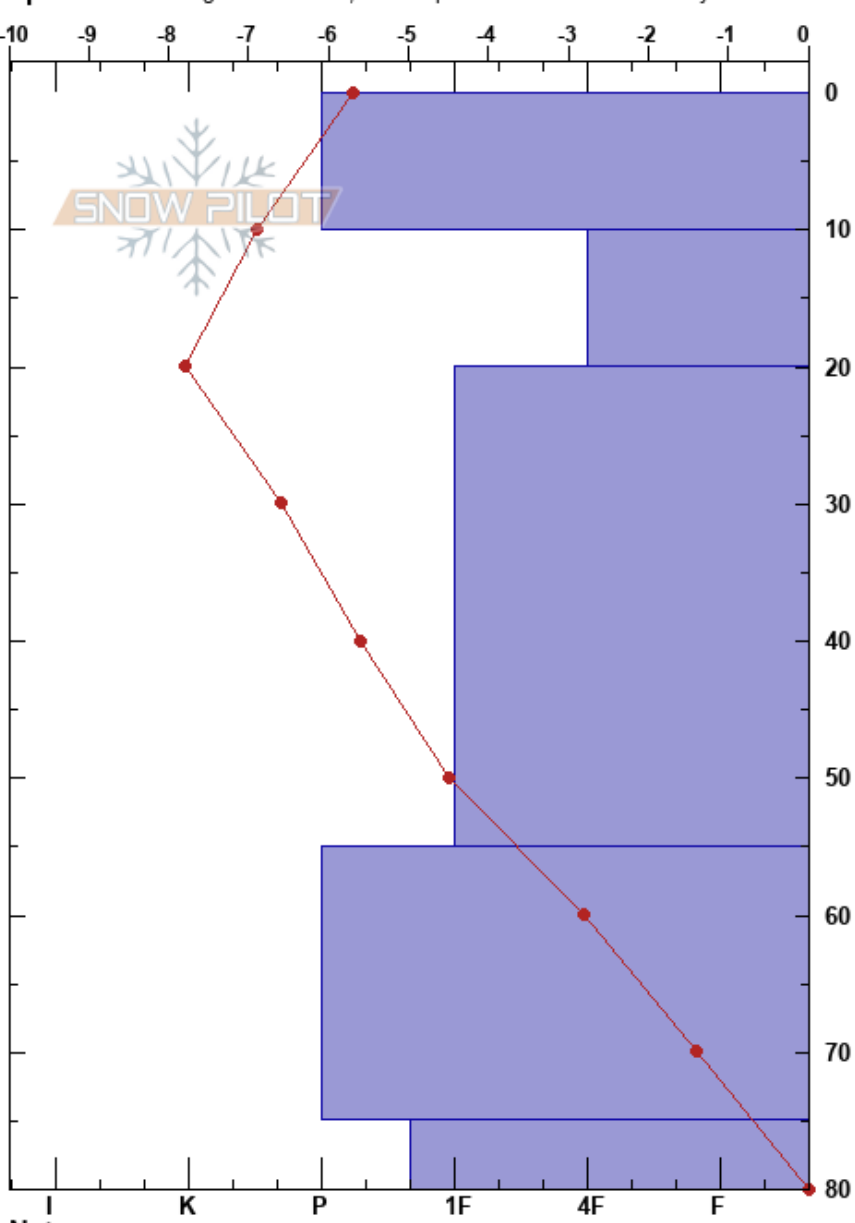

N. Peak, N. Shoulder
 South Rockies
 AB
 Elevation: 2143 m
 Aspect: NE

Ian MacPherson
 27/12/2019 - 12:30
 Co-ord: 49.31899N, -114.43930E
 Slope Angle: 32°
 Wind Loading: no

Stability:
 Air Temperature: -4.2°C
 Sky Cover: FEW
 Precipitation: NO
 Wind: SW Light Breeze

Layer Notes:
 10-20cm: Problematic layer

Specifics: Pit dug in a Ski Area; Pit is representative of backcountry

Form	Crystal Size	Moisture	ρ kg/m ³	Stability tests & Layer comments
/	0.5			
•	0.5			
□				
				← CT24, SC @20cm
⊖	0.5-1			
•	0.5			
□	1-2			