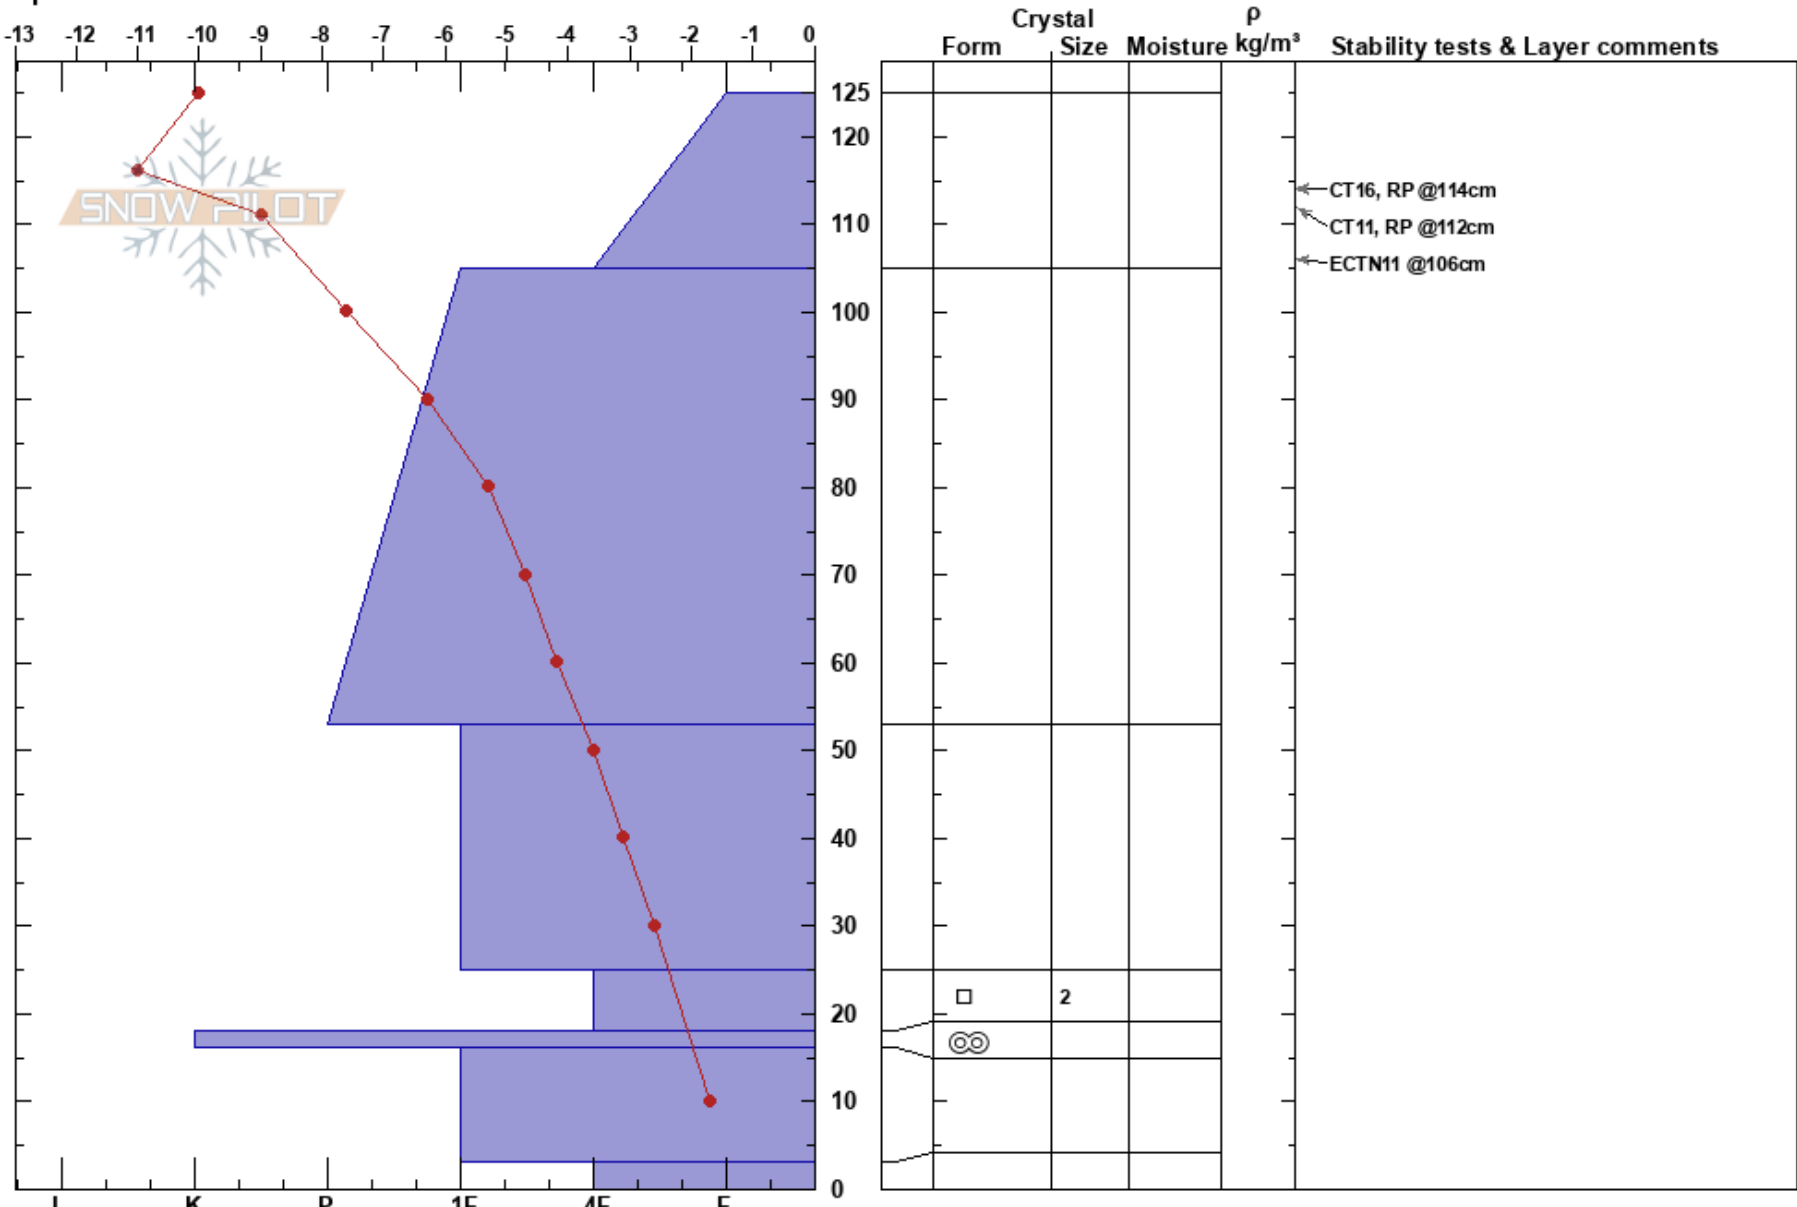

Ovanför Skrämtberget
 Hemavan
 Sweden
 Elevation: 810 m
 Aspect: NW
 Specifics:

Sam Hedman
 14/12/2017 - 11:15
 Co-ord: 65.84154N, 15.09277E
 Slope Angle: 21°
 Wind Loading: previous

Stability:
 Air Temperature: -7.7°C
 Sky Cover: OVC
 Precipitation: S-1
 Wind: Calm

HS:125

Layer Notes:

Notes: Lite varierande vind ca 1m/s