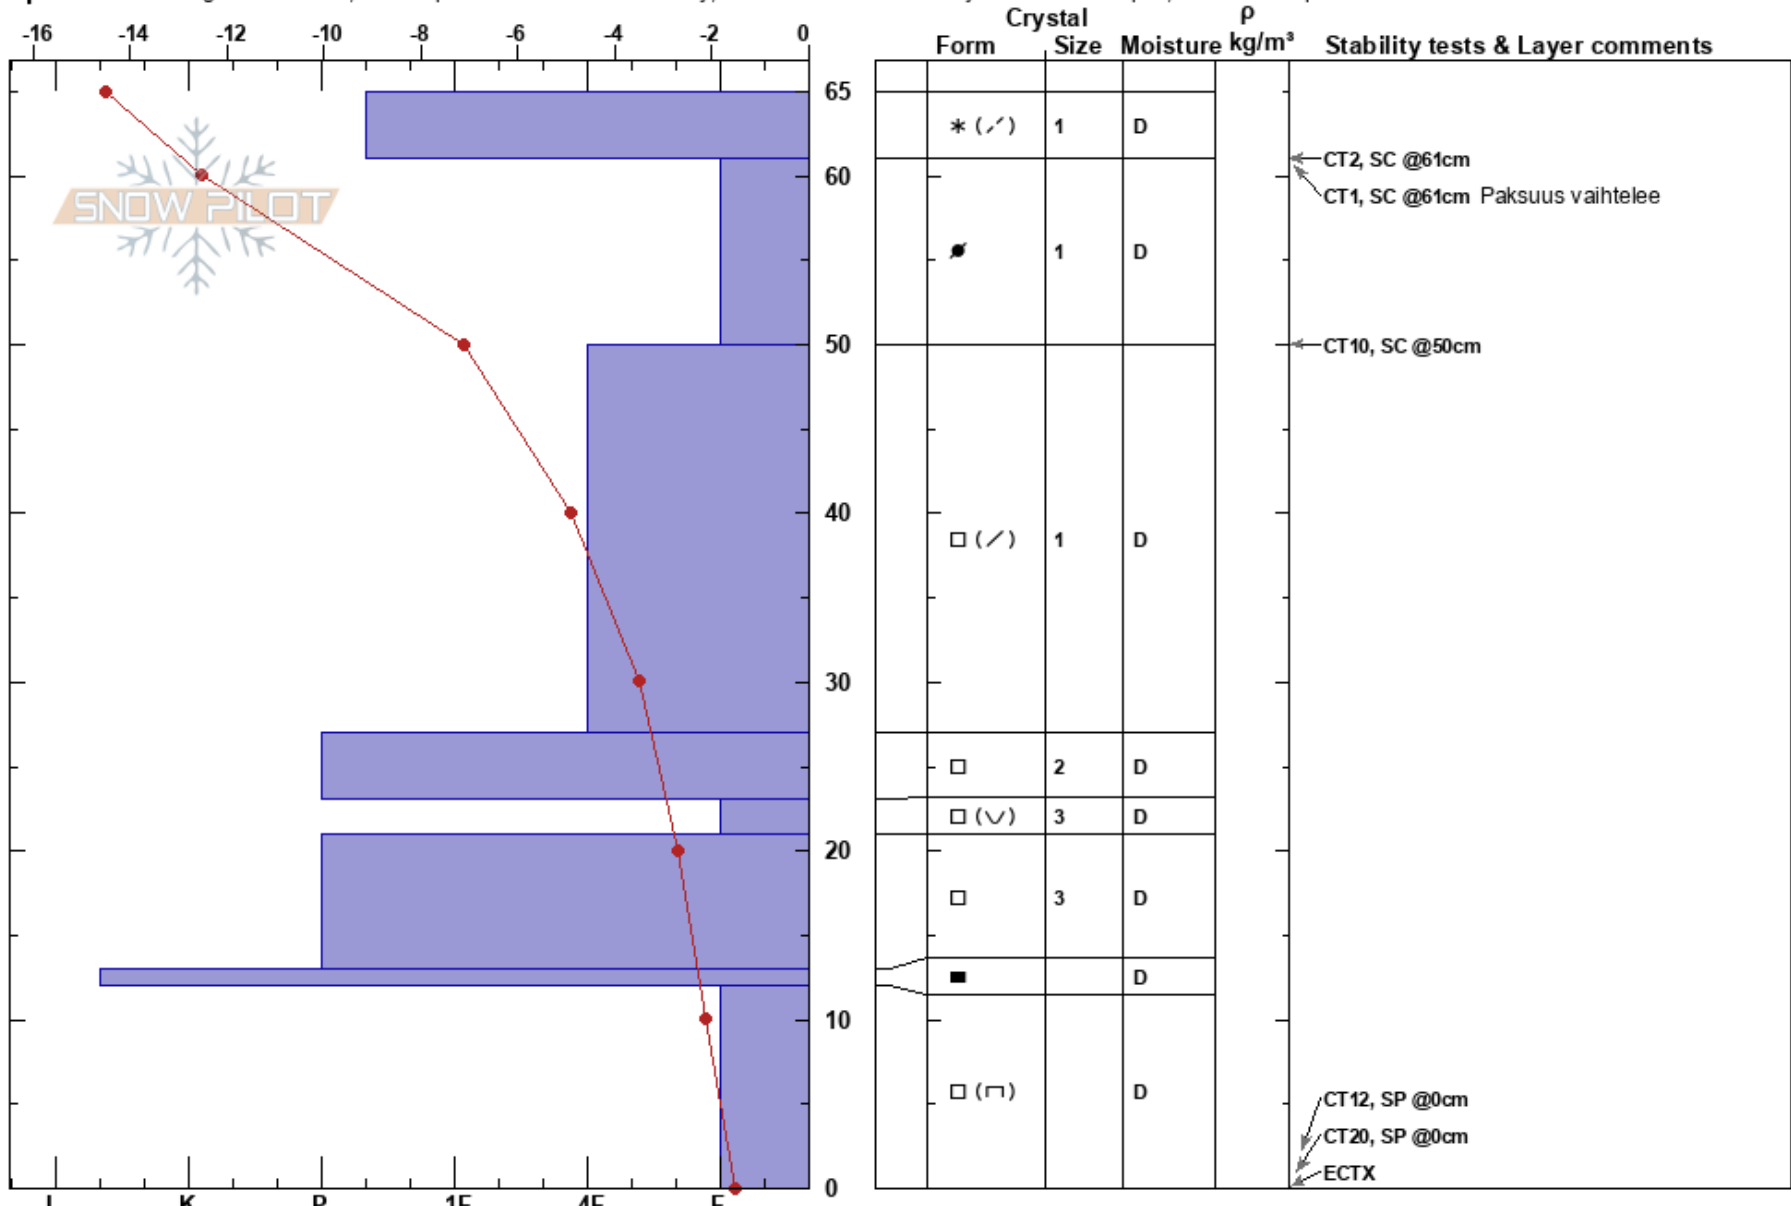

Kellostapuli

Tuomo Poukkanen
14/12/2017 - 11:20

Stability: Fair

HS:65
Air Temperature: -7.8°C PF:62 12-0cm: Problematic layer

Finland
Elevation: 360 m
Aspect: N

Co-ord: 67.59103N, 24.24889E
Slope Angle: 35°
Wind Loading: yes

Sky Cover: FEW
Precipitation: NO
Wind: S Light Breeze

Specifics: Pit dug in a Ski Area; Pit is representative of backcountry; Recent avalanche activity on different slopes; We skied slope

Notes: Maa kanervikkoo. ITL stressitesti 42 cm pinnasta 1 ltk/2 kg. Vesiarvotesti 1 putki/42 cm/80. Lumipeite edelleen "höttöistä", helppo ja nopea kaivaa.