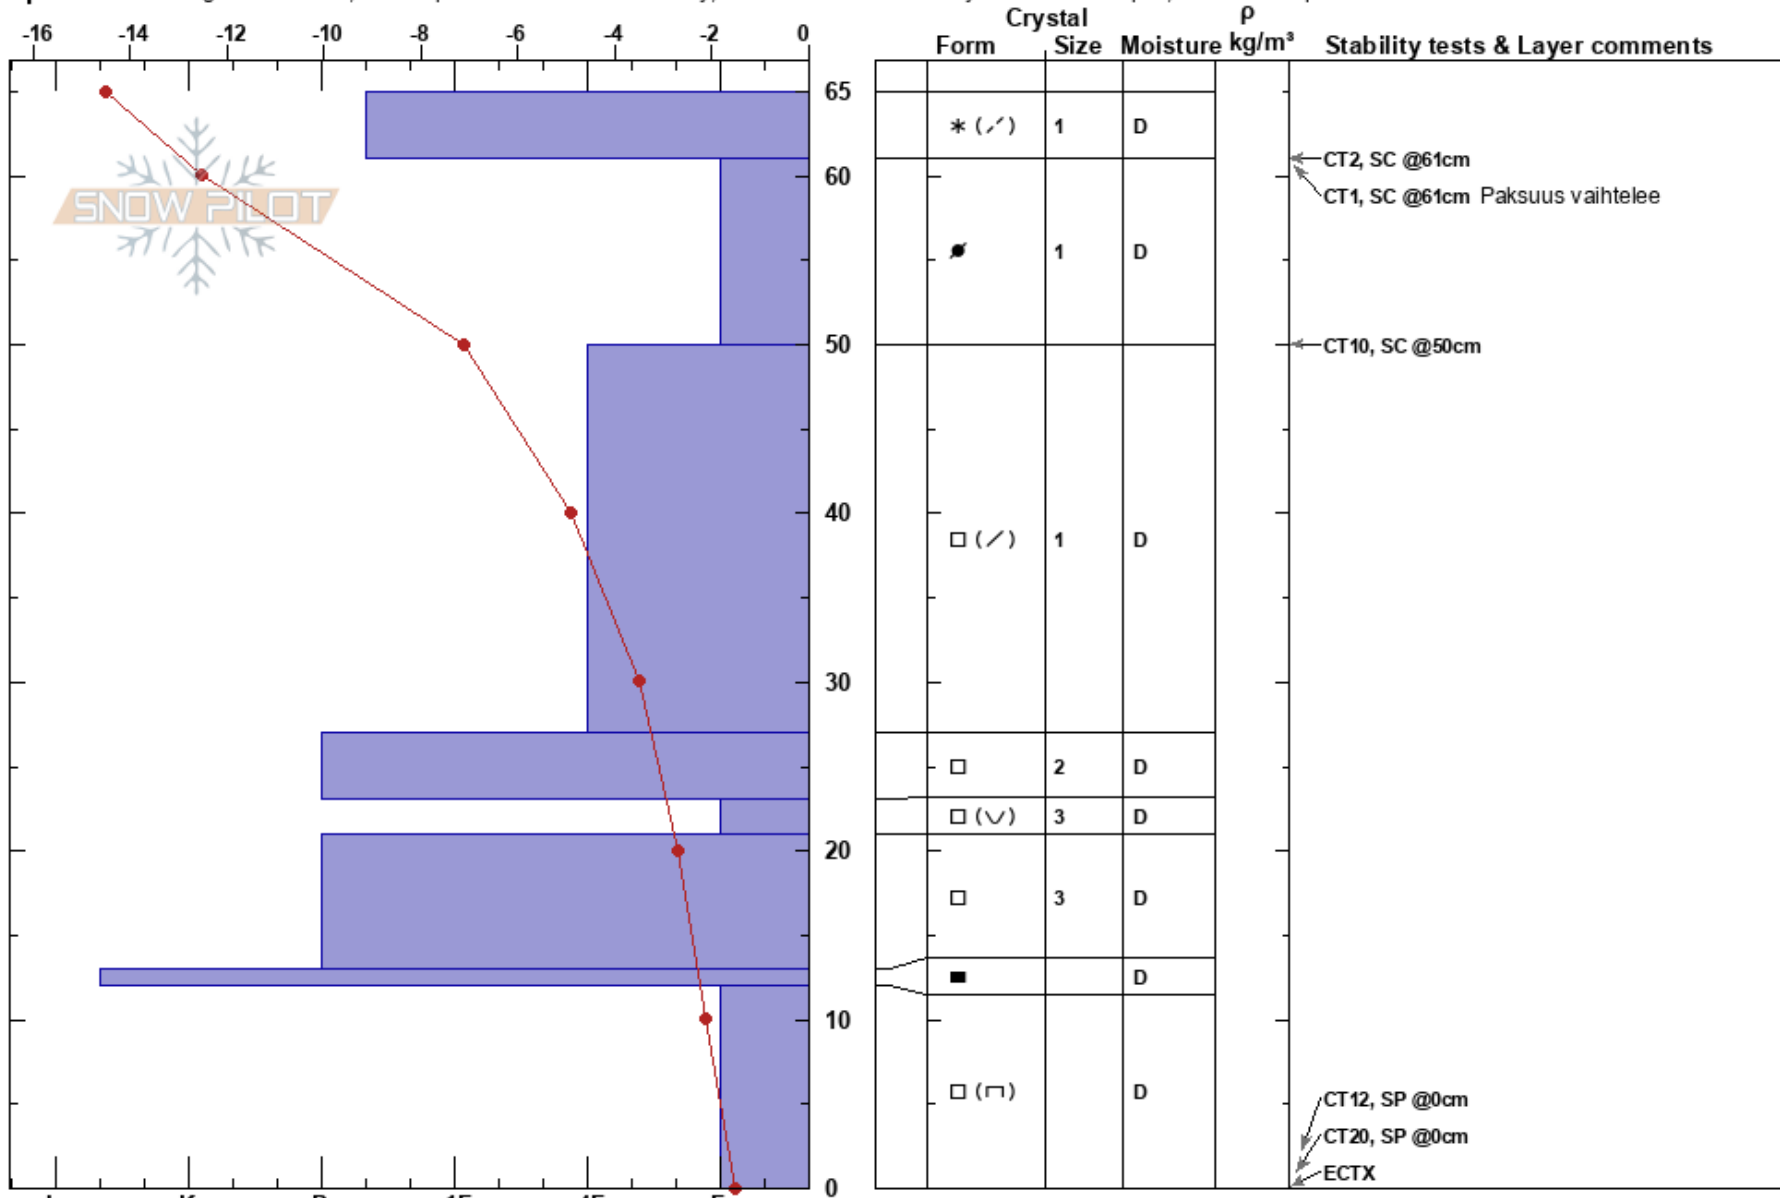

Kellostapuli

Tuomo Poukkanen  
14/12/2017 - 11:20

Stability: Fair

HS:65  
Air Temperature: -7.8°C PF:62 12-0cm: Problematic layer

Finland  
Elevation: 360 m  
Aspect: N

Co-ord: 67.59103N, 24.24889E  
Slope Angle: 35°  
Wind Loading: yes

Sky Cover: FEW  
Precipitation: NO  
Wind: S Light Breeze

Specifics: Pit dug in a Ski Area; Pit is representative of backcountry; Recent avalanche activity on different slopes; We skied slope

Notes: Maa kanervikkoa. ITL stressitesti 42 cm pinnasta 1 ltk/2 kg. Vesiarvotesti 1 putki/42 cm/80. Lumipeite edelleen "höttöistä", helppo ja nopea kaivaa.