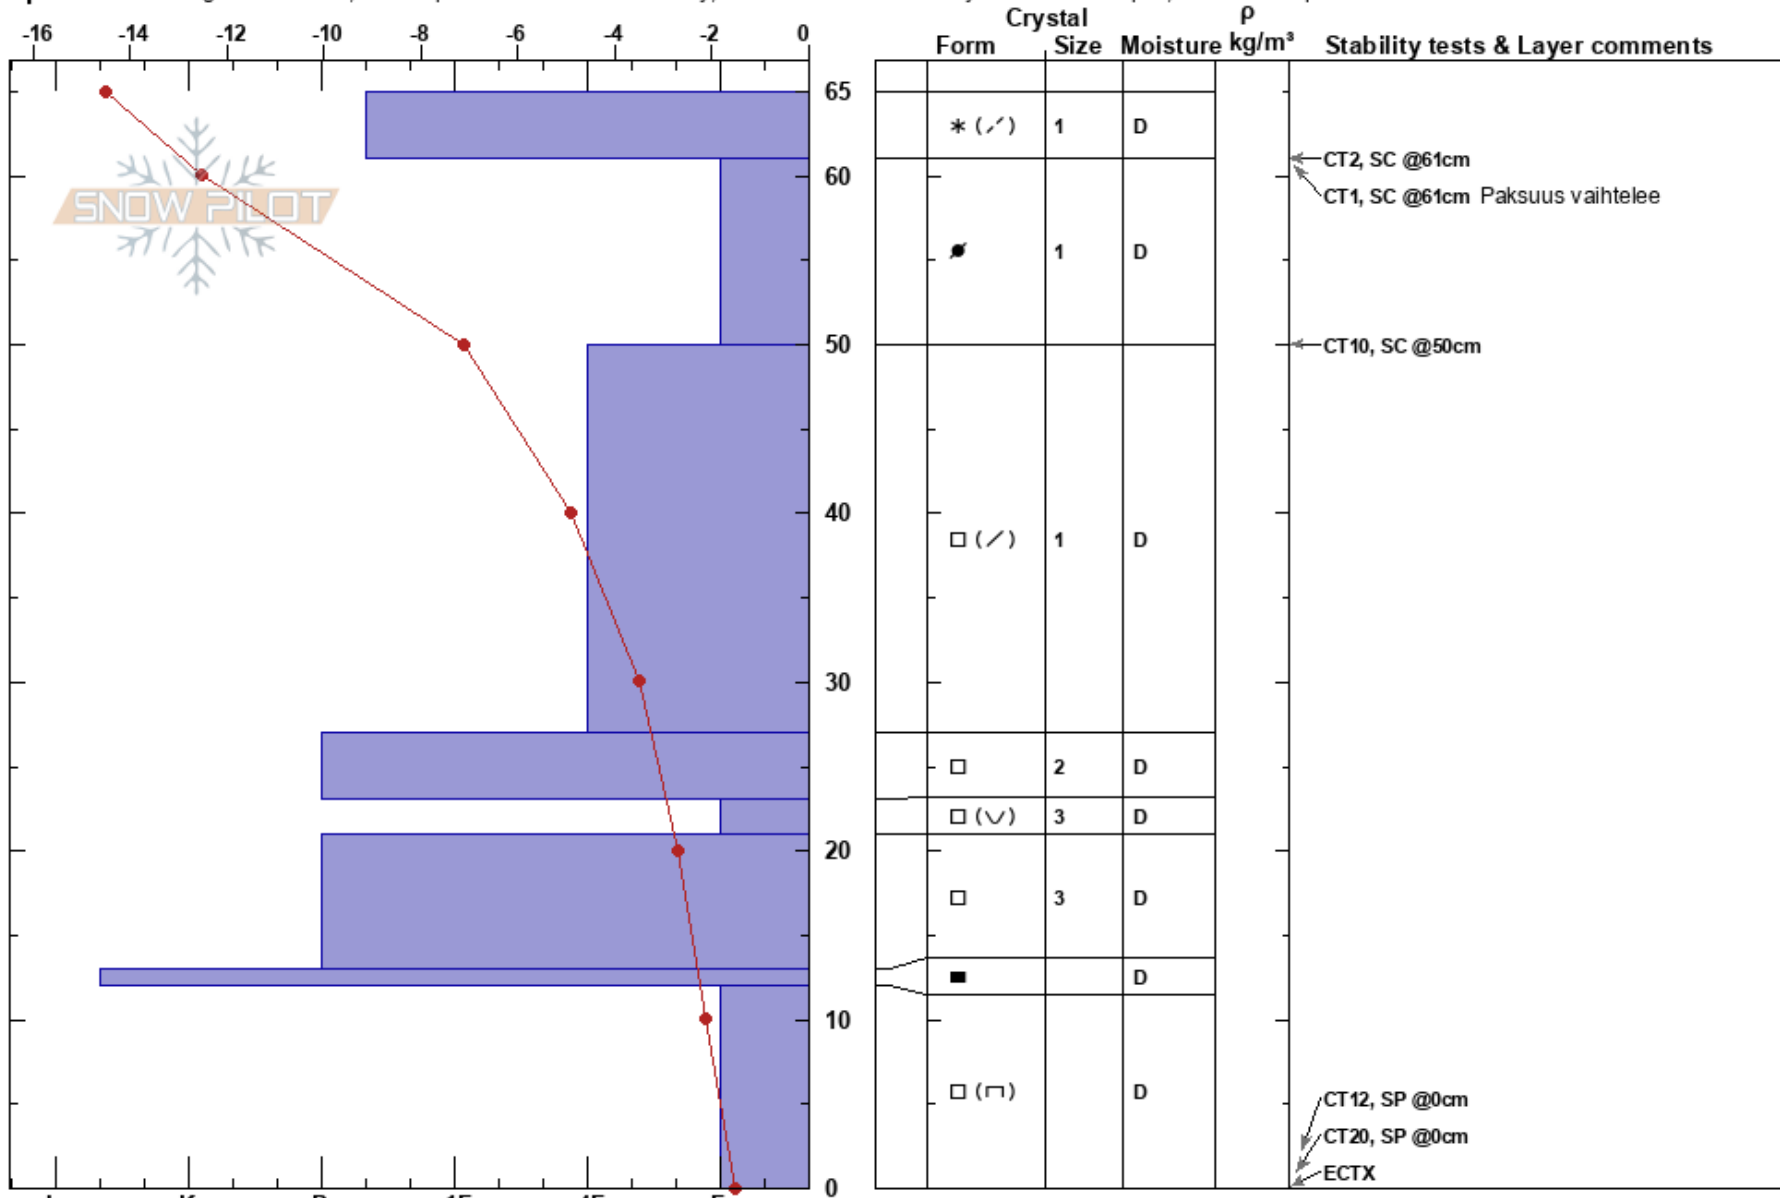

Kellostapuli

Tuomo Poukkanen
14/12/2017 - 11:20

Stability: Fair

HS:65
Air Temperature: -7.8°C PF:62 12-0cm: Problematic layer

Finland
Elevation: 360 m
Aspect: N

Co-ord: 67.59103N, 24.24889E
Slope Angle: 35°
Wind Loading: yes

Sky Cover: FEW
Precipitation: NO
Wind: S Light Breeze

Specifics: Pit dug in a Ski Area; Pit is representative of backcountry; Recent avalanche activity on different slopes; We skied slope

Notes: Maa kanervikkoo. ITL stressitesti 42 cm pinnasta 1 ltk/2 kg. Vesiarvotesti 1 putki/42 cm/80. Lumipeite edelleen "höttöistä", helppo ja nopea kaivaa.