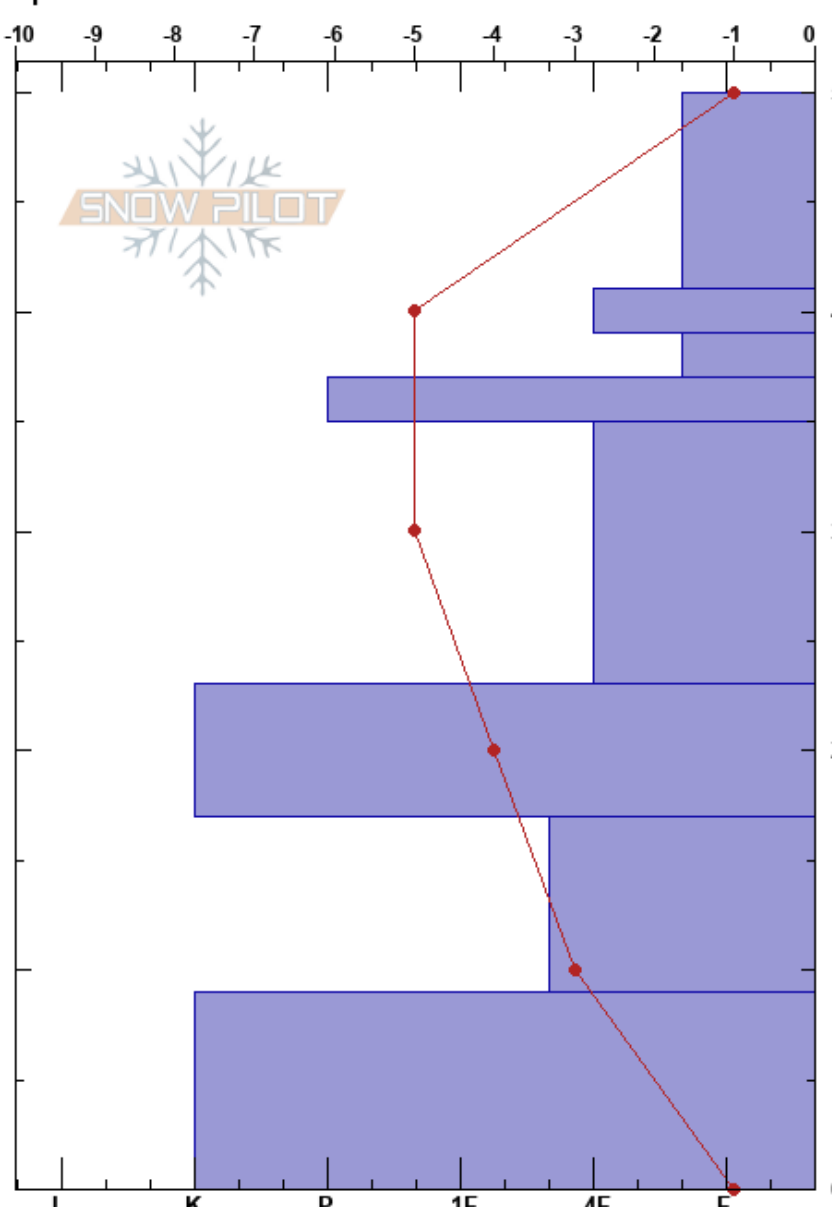

North Country  
 Uinta Range  
 UT  
 Elevation: 9150 ft  
 Aspect: 0°  
 Specifics:

Weston Deutschlander  
 12/13/2017 - 11:47am  
 Co-ord: 40.83295N, -111.05547E  
 Slope Angle: 24°  
 Wind Loading:

Stability:  
 Air Temperature: 6°C  
 Sky Cover: BKN  
 Precipitation: NO  
 Wind:  
 HS:50  
 PF:25  
 41-39cm: Problematic layer

Form	Crystal		Moisture	$\rho$ kg/m <sup>3</sup>	Stability tests & Layer comments
	Size				
□	0.5-1		D		
∇	2		D		← 2x CT, SC @41cm Buried V ECTN @41cm
□	1		D		
○	2		D		
□	1		D		
⊗	3		D		
□	2		D		
■ (B)	10-2		D		

Notes: Fog/gunky inversion. Warmer at higher elevation than trailhead.